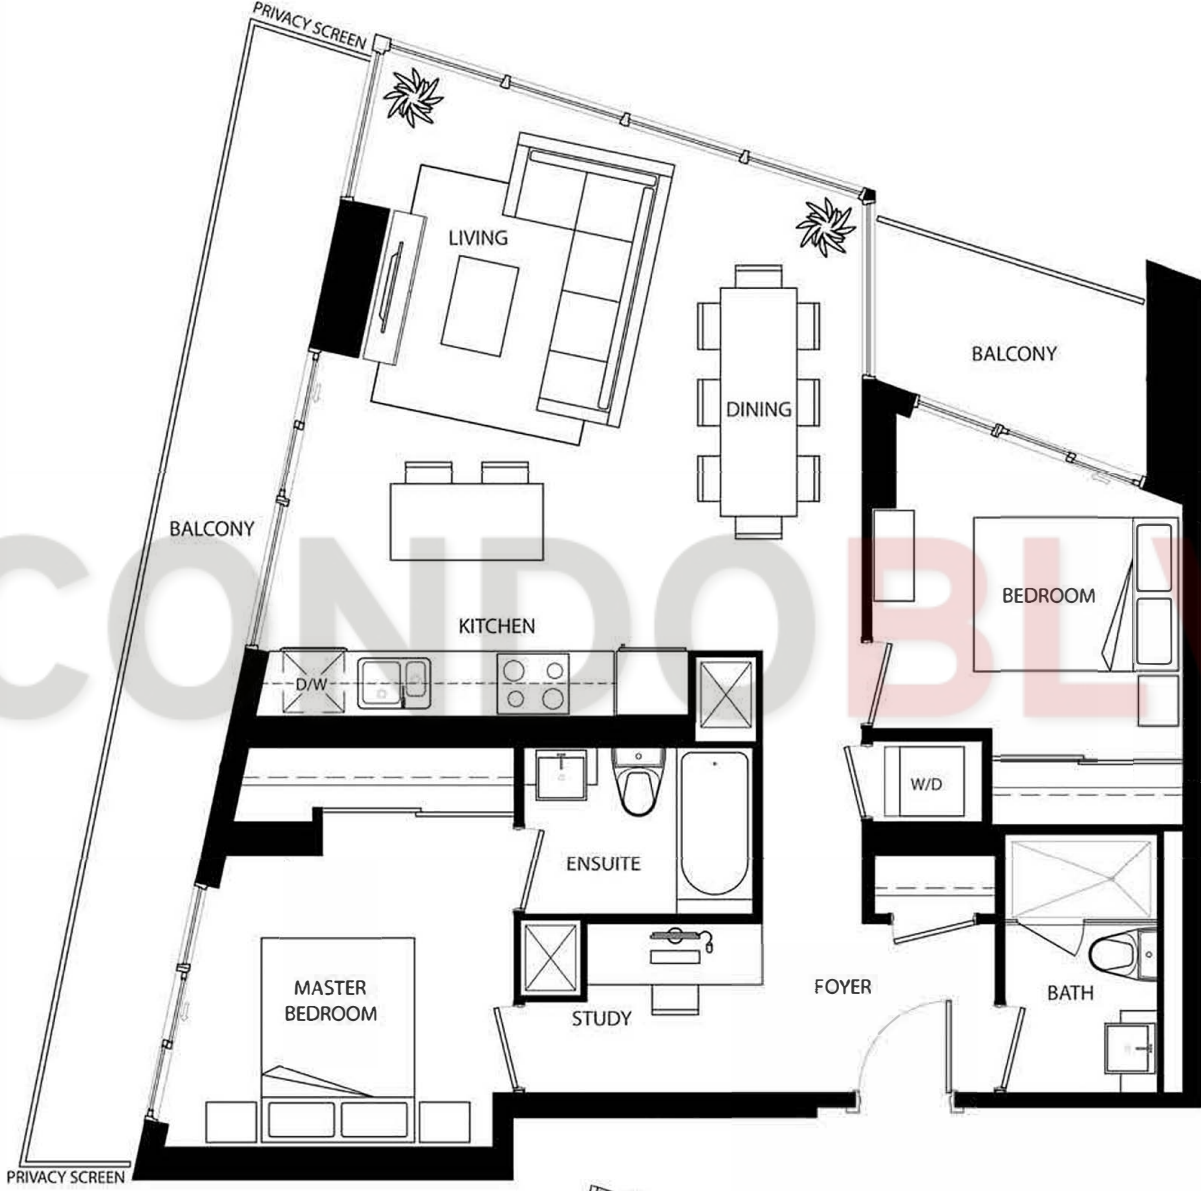

THE YARDS

AT FORT YORK

E-910

2 Bedroom + Study / 91 SQ FT

Unit 2003 - 2803

LEVEL 16 - 28

All areas and stated dimensions are approximate. Sizes, layout and specifications are subject to change without notice. Balcony and terrace sizes will vary floor to floor due to the architectural design of the building. Illustrations are artist's impressions. E. & O.E.