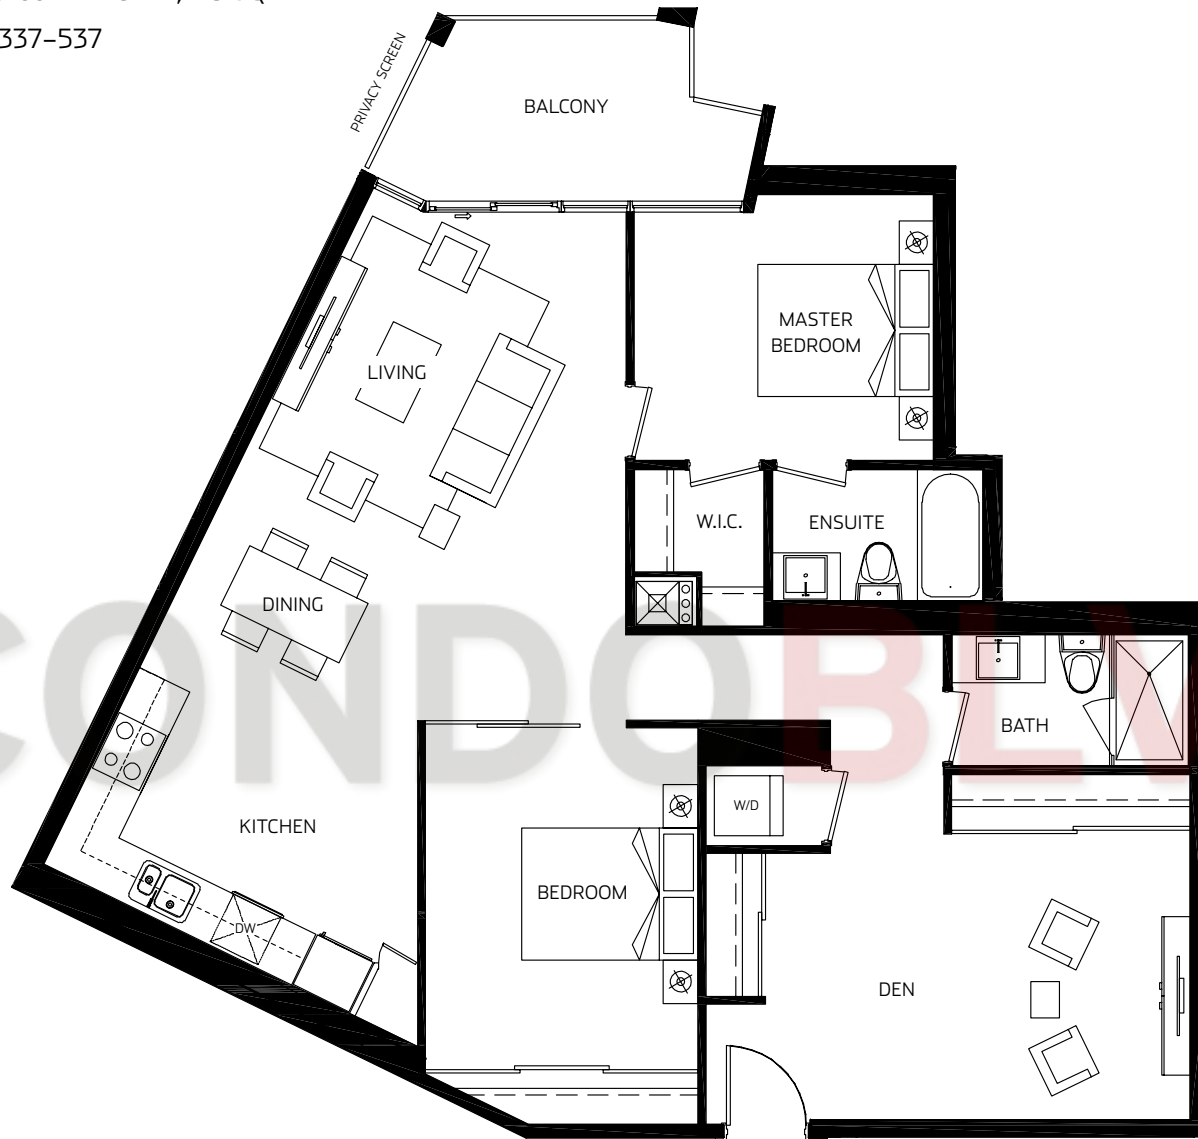

THE YARDS

AT FORT YORK

E-1216

2 Bedroom + Den / 1,216 SQ FT

Unit 337-537

All areas and stated dimensions are approximate. Sizes, layout and specifications are subject to change without notice. Balcony and terrace sizes will vary floor to floor due to the architectural design of the building. Illustrations are artist's impressions. E. & O.E.