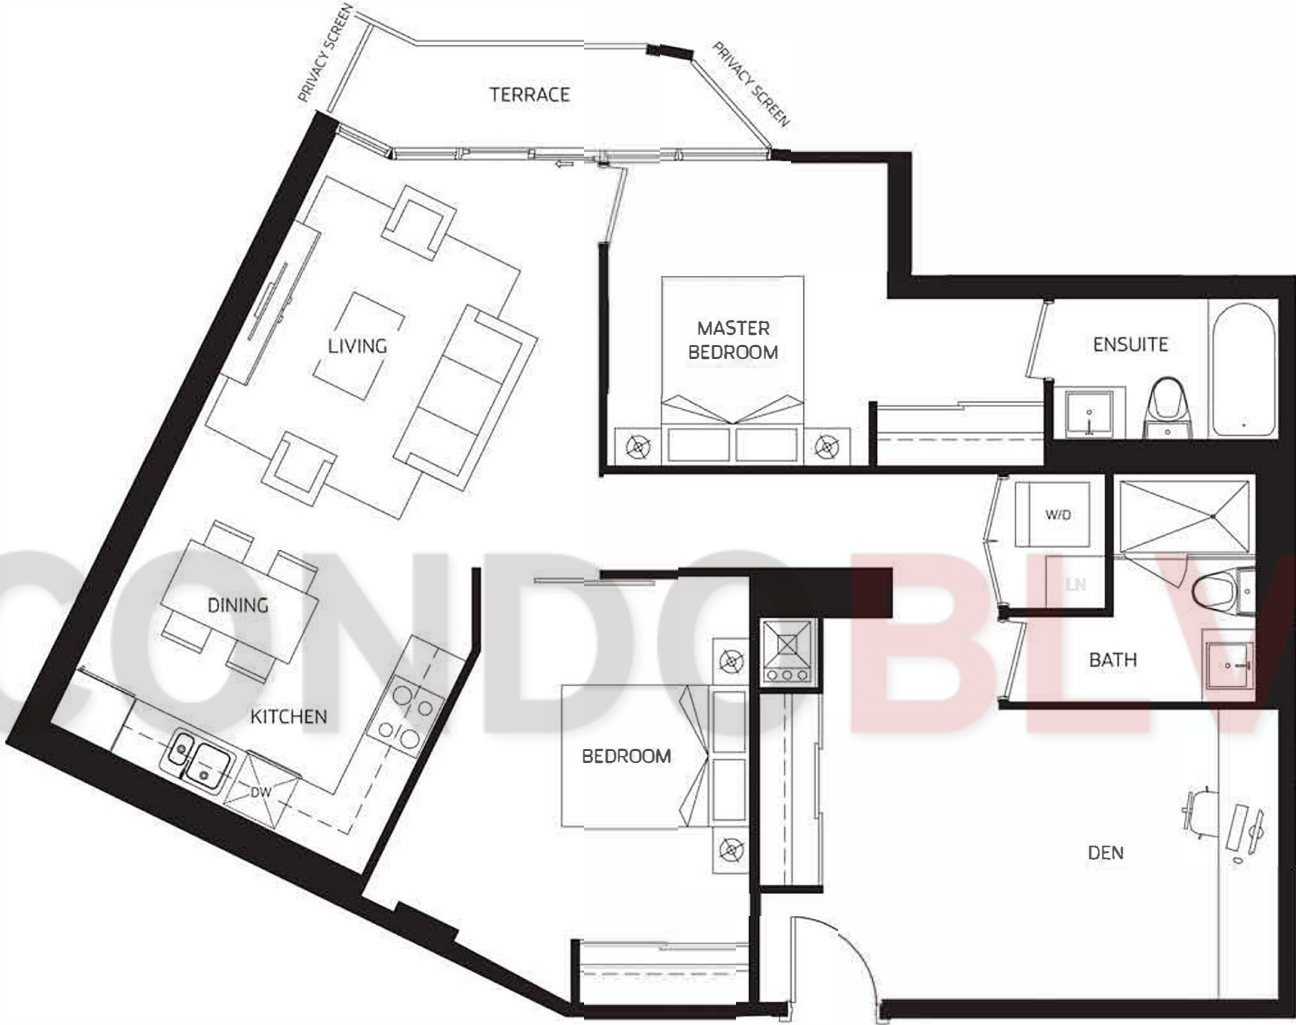

THE YARDS

AT FORT YORK

E-1115

2 Bedroom + Den / 1,115 SQ FT

Unit 221

All areas and stated dimensions are approximate. Sizes, layout and specifications are subject to change without notice. Balcony and terrace sizes will vary floor to floor due to the architectural design of the building. Illustrations are artist's impressions. E. & O.E.