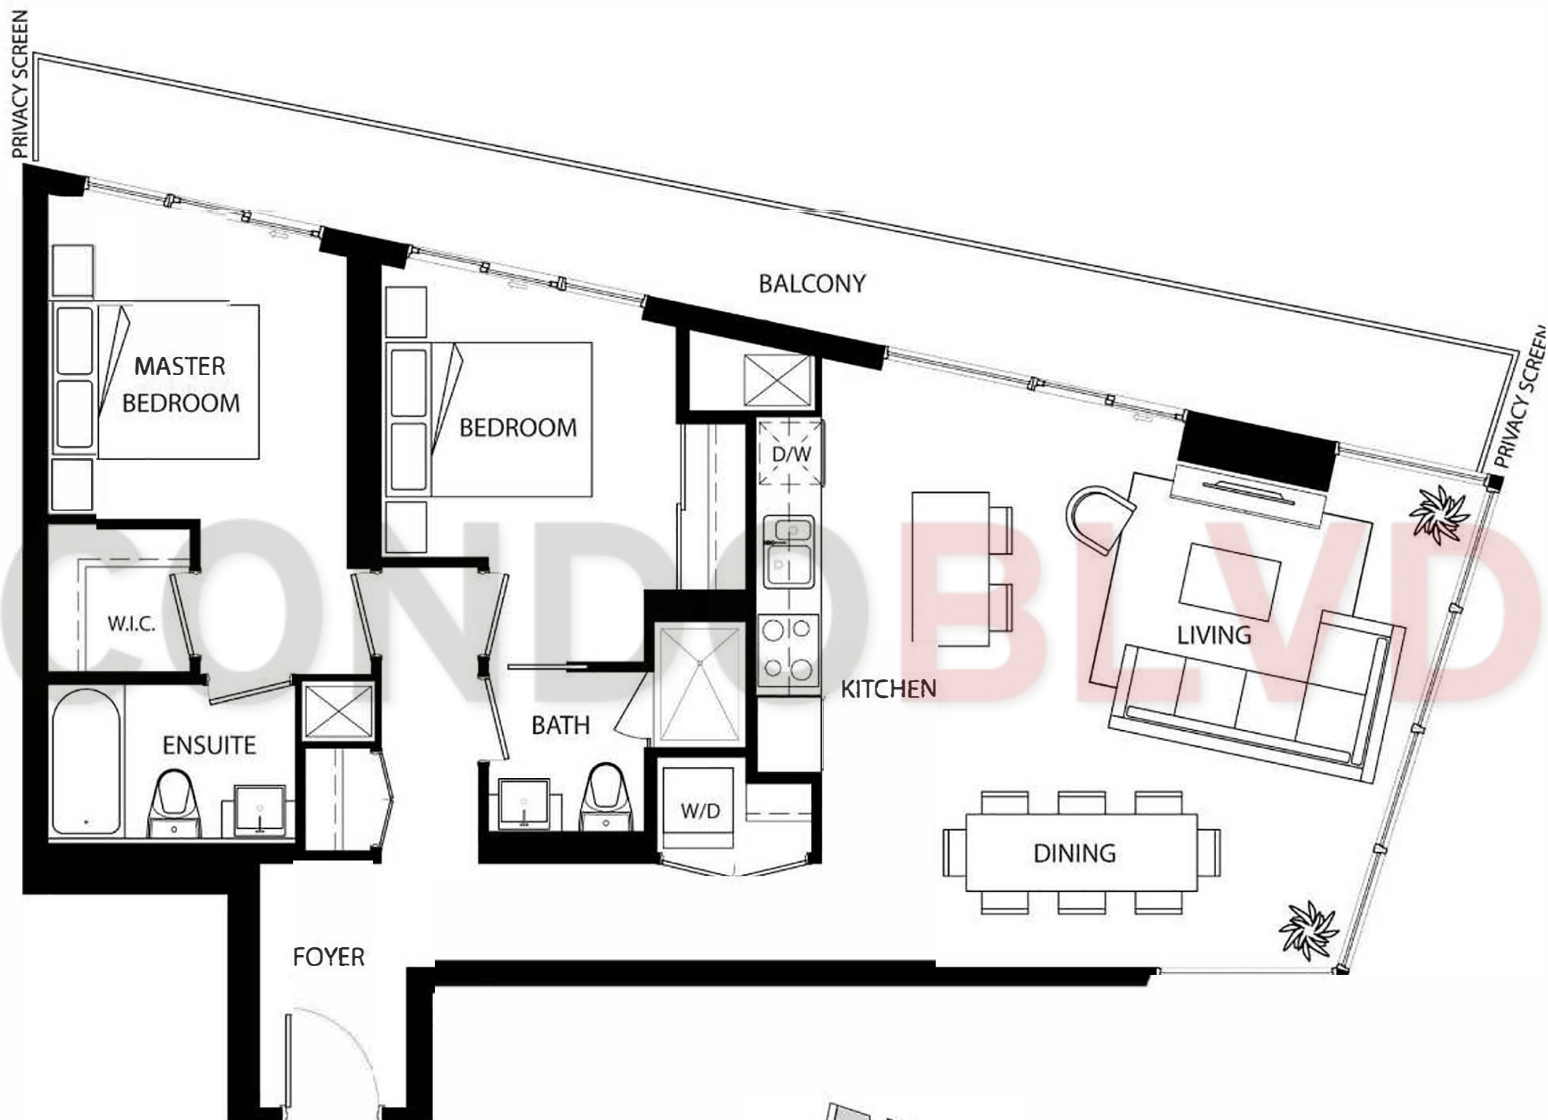

# THE YARDS

AT FORT YORK

D-988

2 Bedroom / 988 SQ FT

Unit 2902, 3002

LEVEL 29 - 30

All areas and stated dimensions are approximate. Sizes, layout and specifications are subject to change without notice.

Balcony and terrace sizes will vary floor to floor due to the architectural design of the building. Illustrations are artist's impressions. E. & O.E.