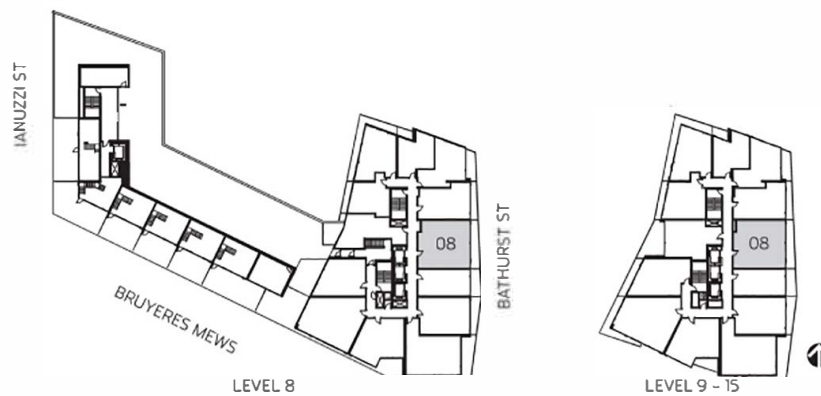

## D-806

2 Bedroom / 806 SQ FT

Unit 808, 908-1508

All areas and stated dimensions are approximate. Sizes, layout and specifications are subject to change without notice. Balcony and terrace sizes will vary floor to floor due to the architectural design of the building. Illustrations are artist's impressions. E. & O.E.