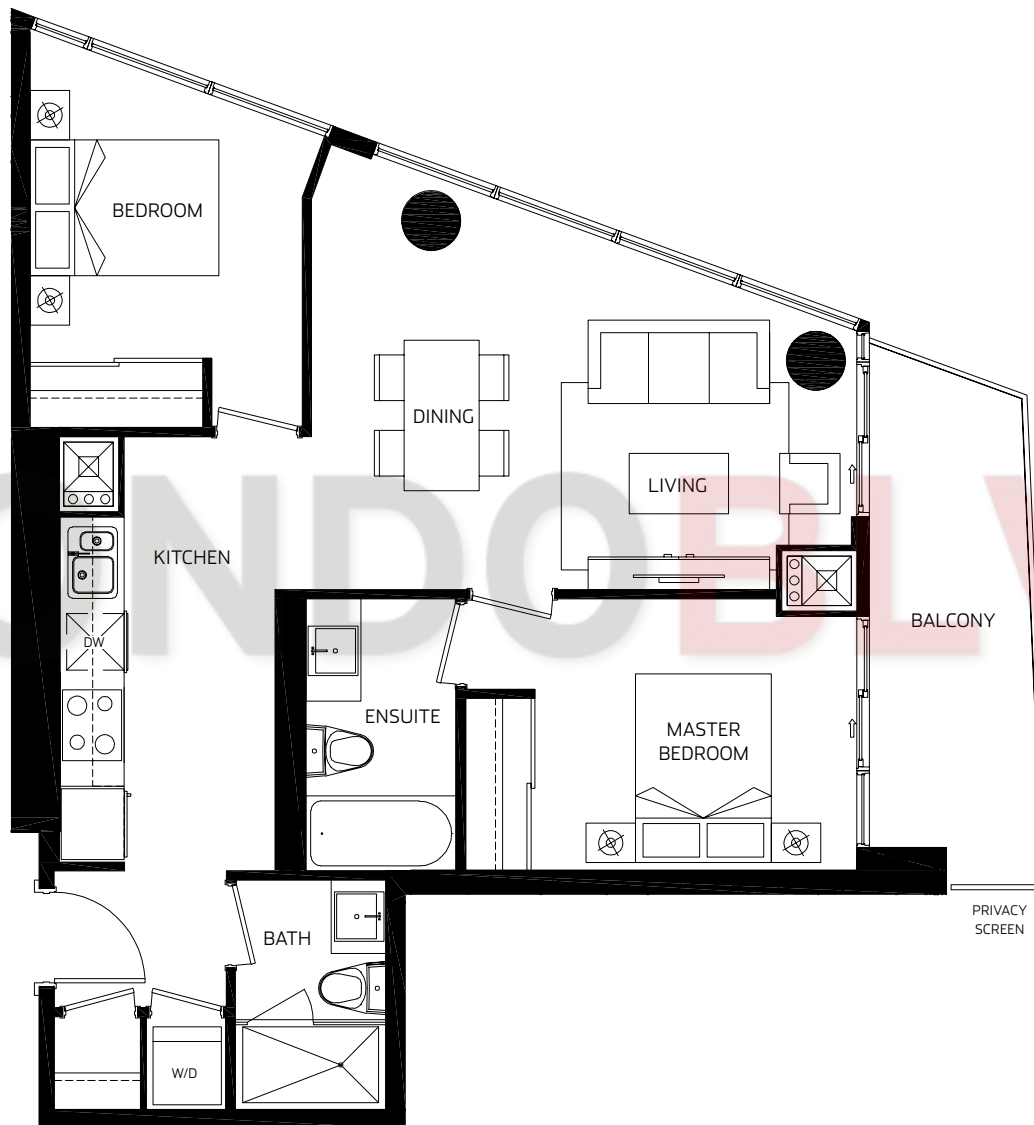

## D-778

2 Bedroom / 778 SQ FT

Unit 1605-2805

LEVEL 16 - 28

All areas and stated dimensions are approximate. Sizes, layout and specifications are subject to change without notice. Balcony and terrace sizes will vary floor to floor due to the architectural design of the building. Illustrations are artist's impressions. E. & O.E.