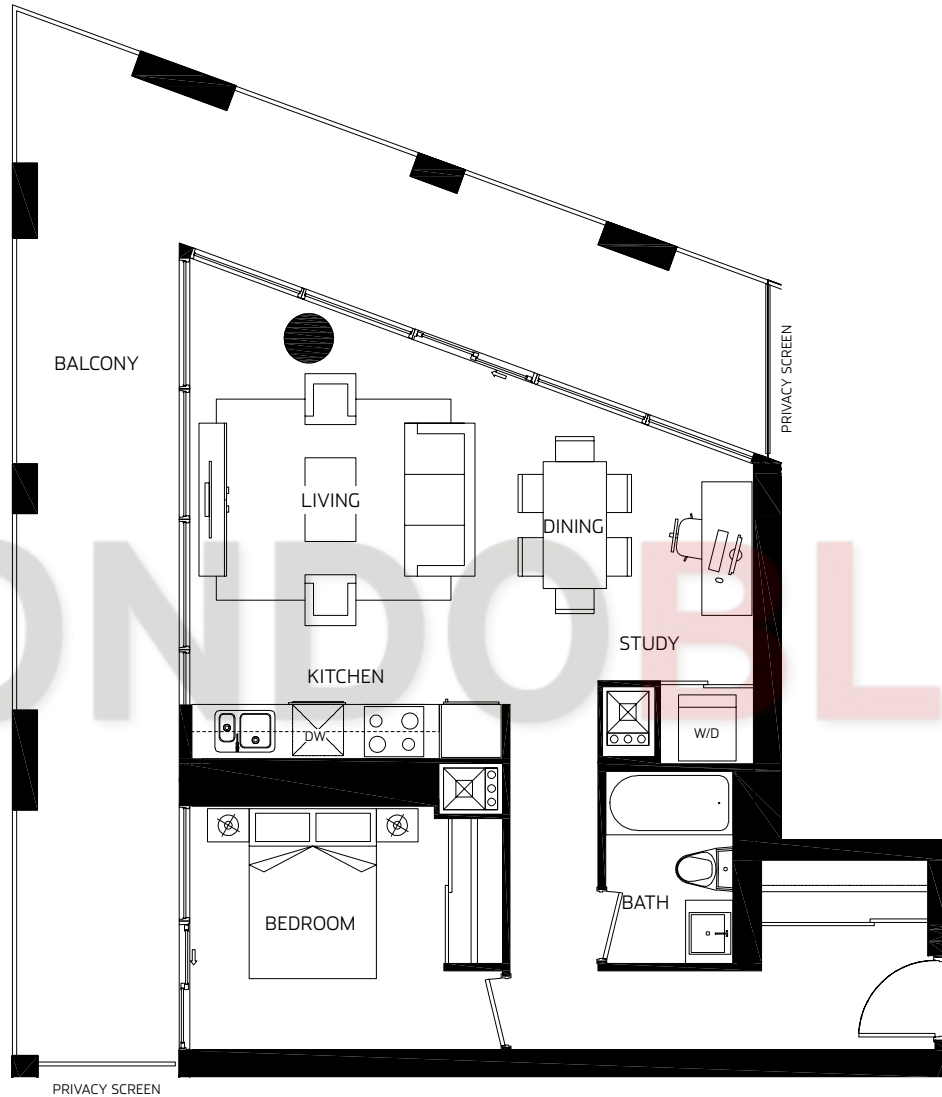

THE YARDS

AT FORT YORK

C-707

1 Bedroom + Study / 707 SQ FT

Unit 327-527, 626

All areas and stated dimensions are approximate. Sizes, layout and specifications are subject to change without notice. Balcony and terrace sizes will vary floor to floor due to the architectural design of the building. Illustrations are artist's impressions. E. & O.E.