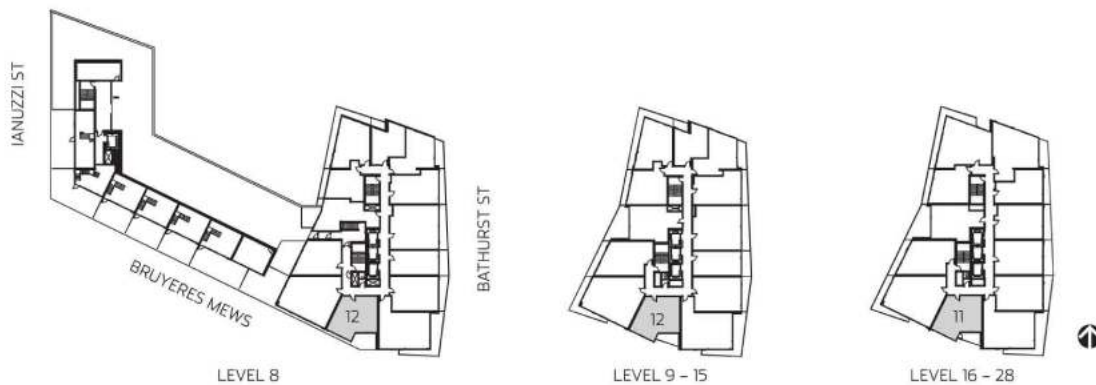

THE YARDS

AT FORT YORK

C-644 (ALT2)

1 Bedroom + Study / 644 SQ FT

Unit 812, 912-1512, 1611-2811

All areas and stated dimensions are approximate. Sizes, layout and specifications are subject to change without notice.

Balcony and terrace sizes will vary floor to floor due to the architectural design of the building. Illustrations are artist's impressions. E. & O.E.