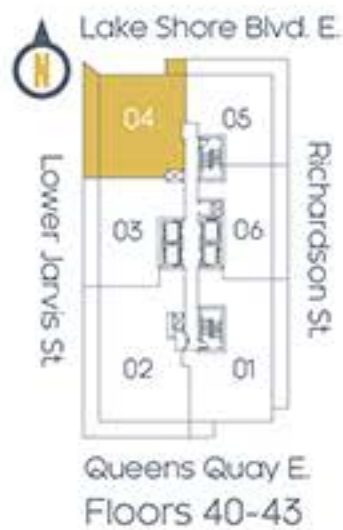

GALLERY SUITES THE REID

2 BEDROOM + FAMILY 2BF-B NORTHWEST VIEW

SUITE AREA: 1,243 SQ. FT.
 OUTDOOR AREA: 289 SQ. FT.
 TOTAL AREA: 1,532 SQ. FT.

All areas and stated room dimensions are approximate. Floor area measured in accordance with Torion Warranty Corporation bulletin #22. Actual living areas will vary from the stated floor areas. Actual outdoor area will vary depending on location within the building. The purchaser acknowledges that the actual unit purchased may be a reverse layout to the plan shown. Key plates and balcony sizes vary from floor to floor. See Sales Representative for full details. Illustration is artist's concept. E. & O.E.