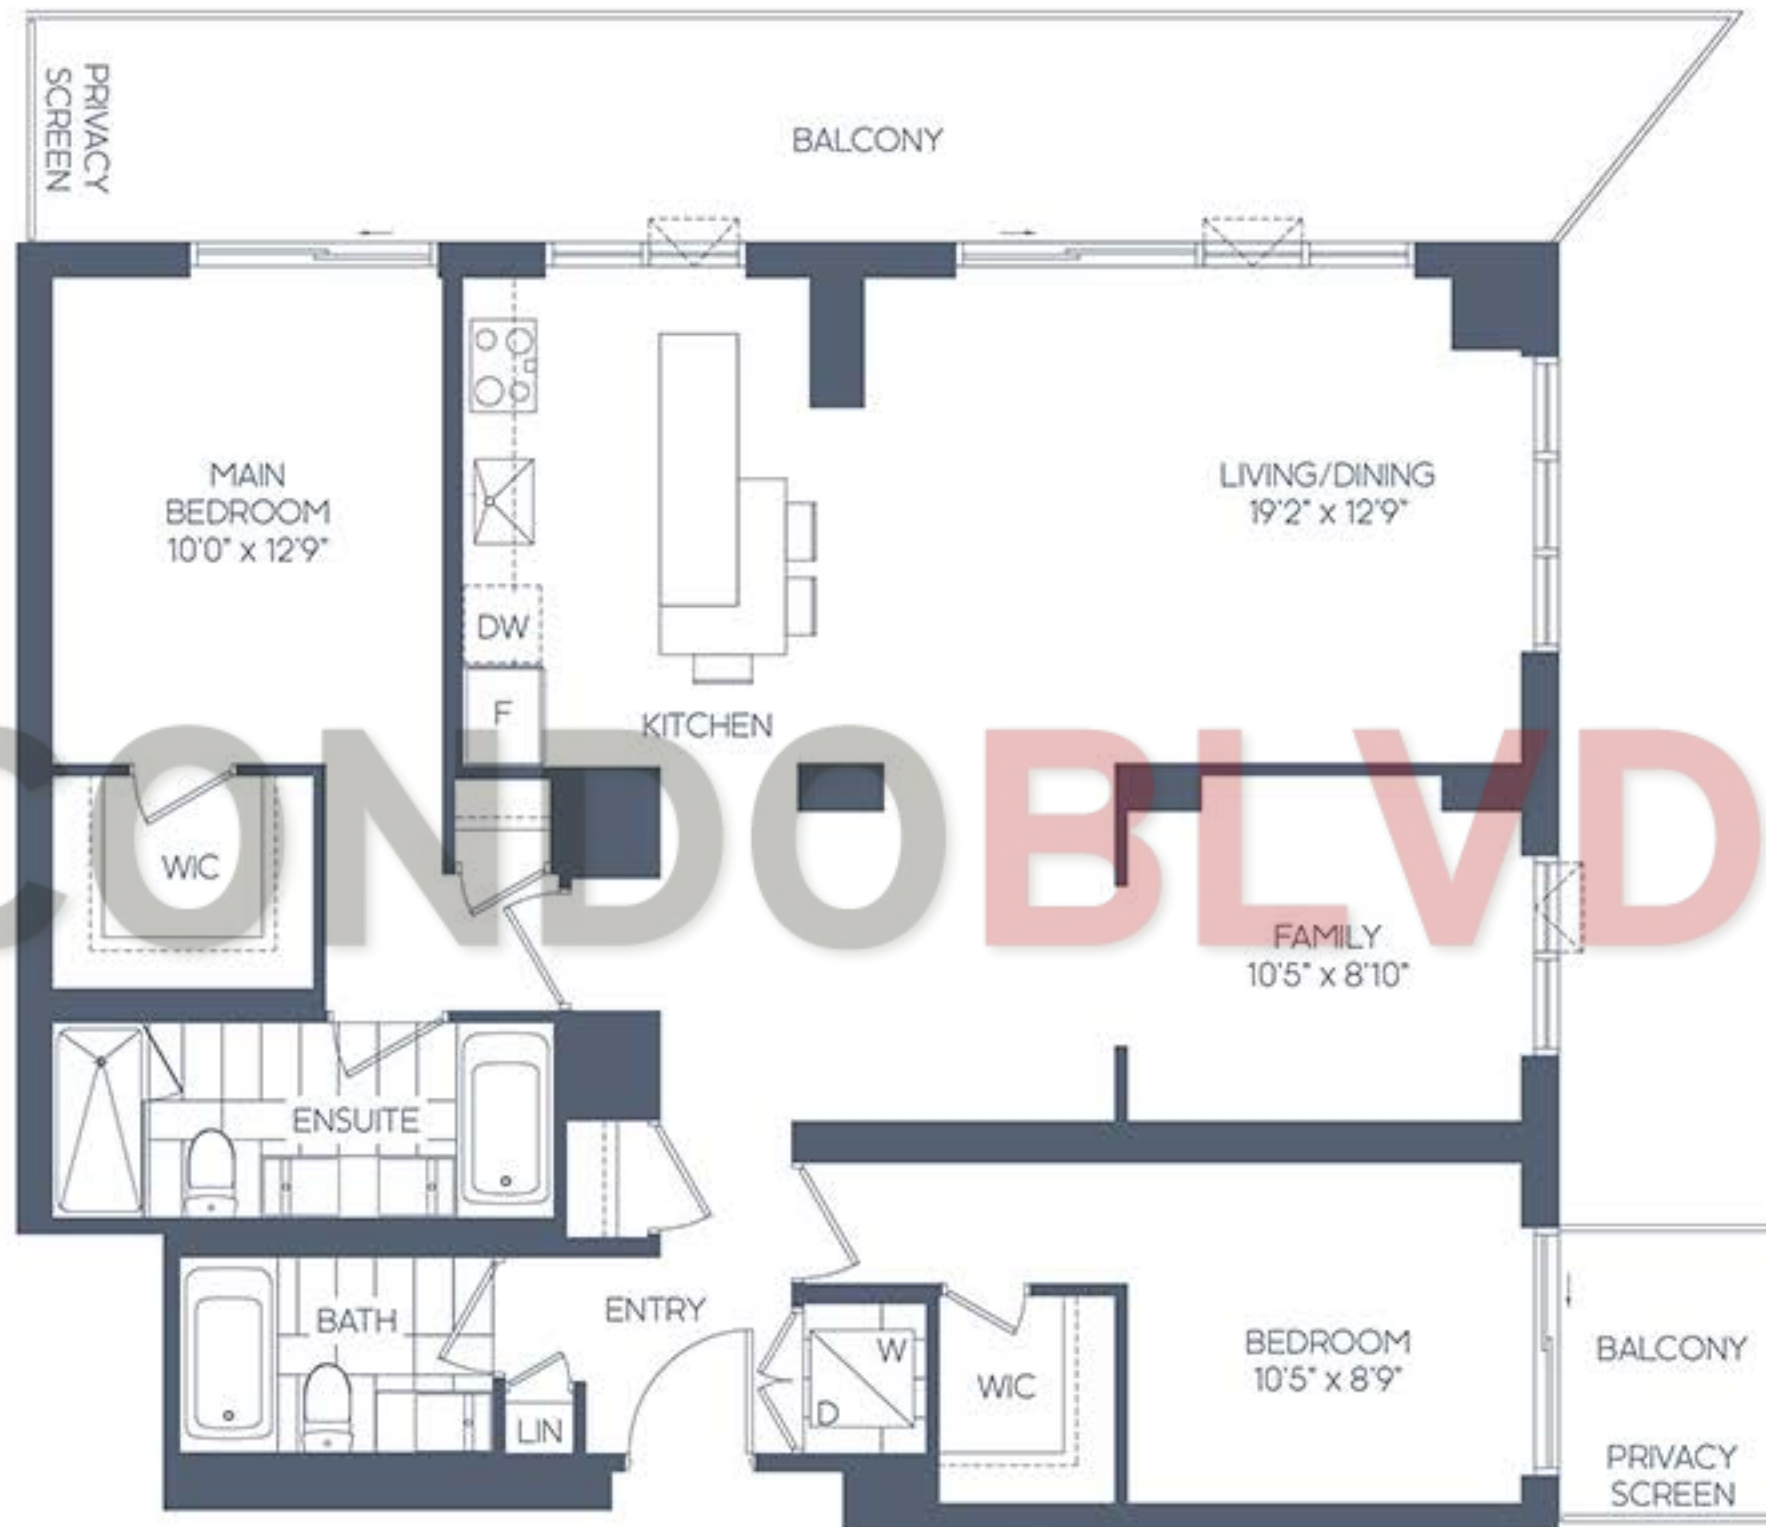

GALLERY SUITES THE REID

2 BEDROOM + FAMILY 2BF-B NORTHWEST VIEW

SUITE AREA: 1,243 SQ. FT.
 OUTDOOR AREA: 289 SQ. FT.
 TOTAL AREA: 1,532 SQ. FT.

All areas and stated room dimensions are approximate. Floor area measured in accordance with Torion Warranty Corporation bulletin #22. Actual living areas will vary from the stated floor areas. Actual outdoor area will vary depending on location within the building. The purchaser acknowledges that the actual unit purchased may be a reverse layout to the plan shown. Key plates and balcony sizes vary from floor to floor. See Sales Representative for full details. Illustration is artist's concept. E. & O.E.