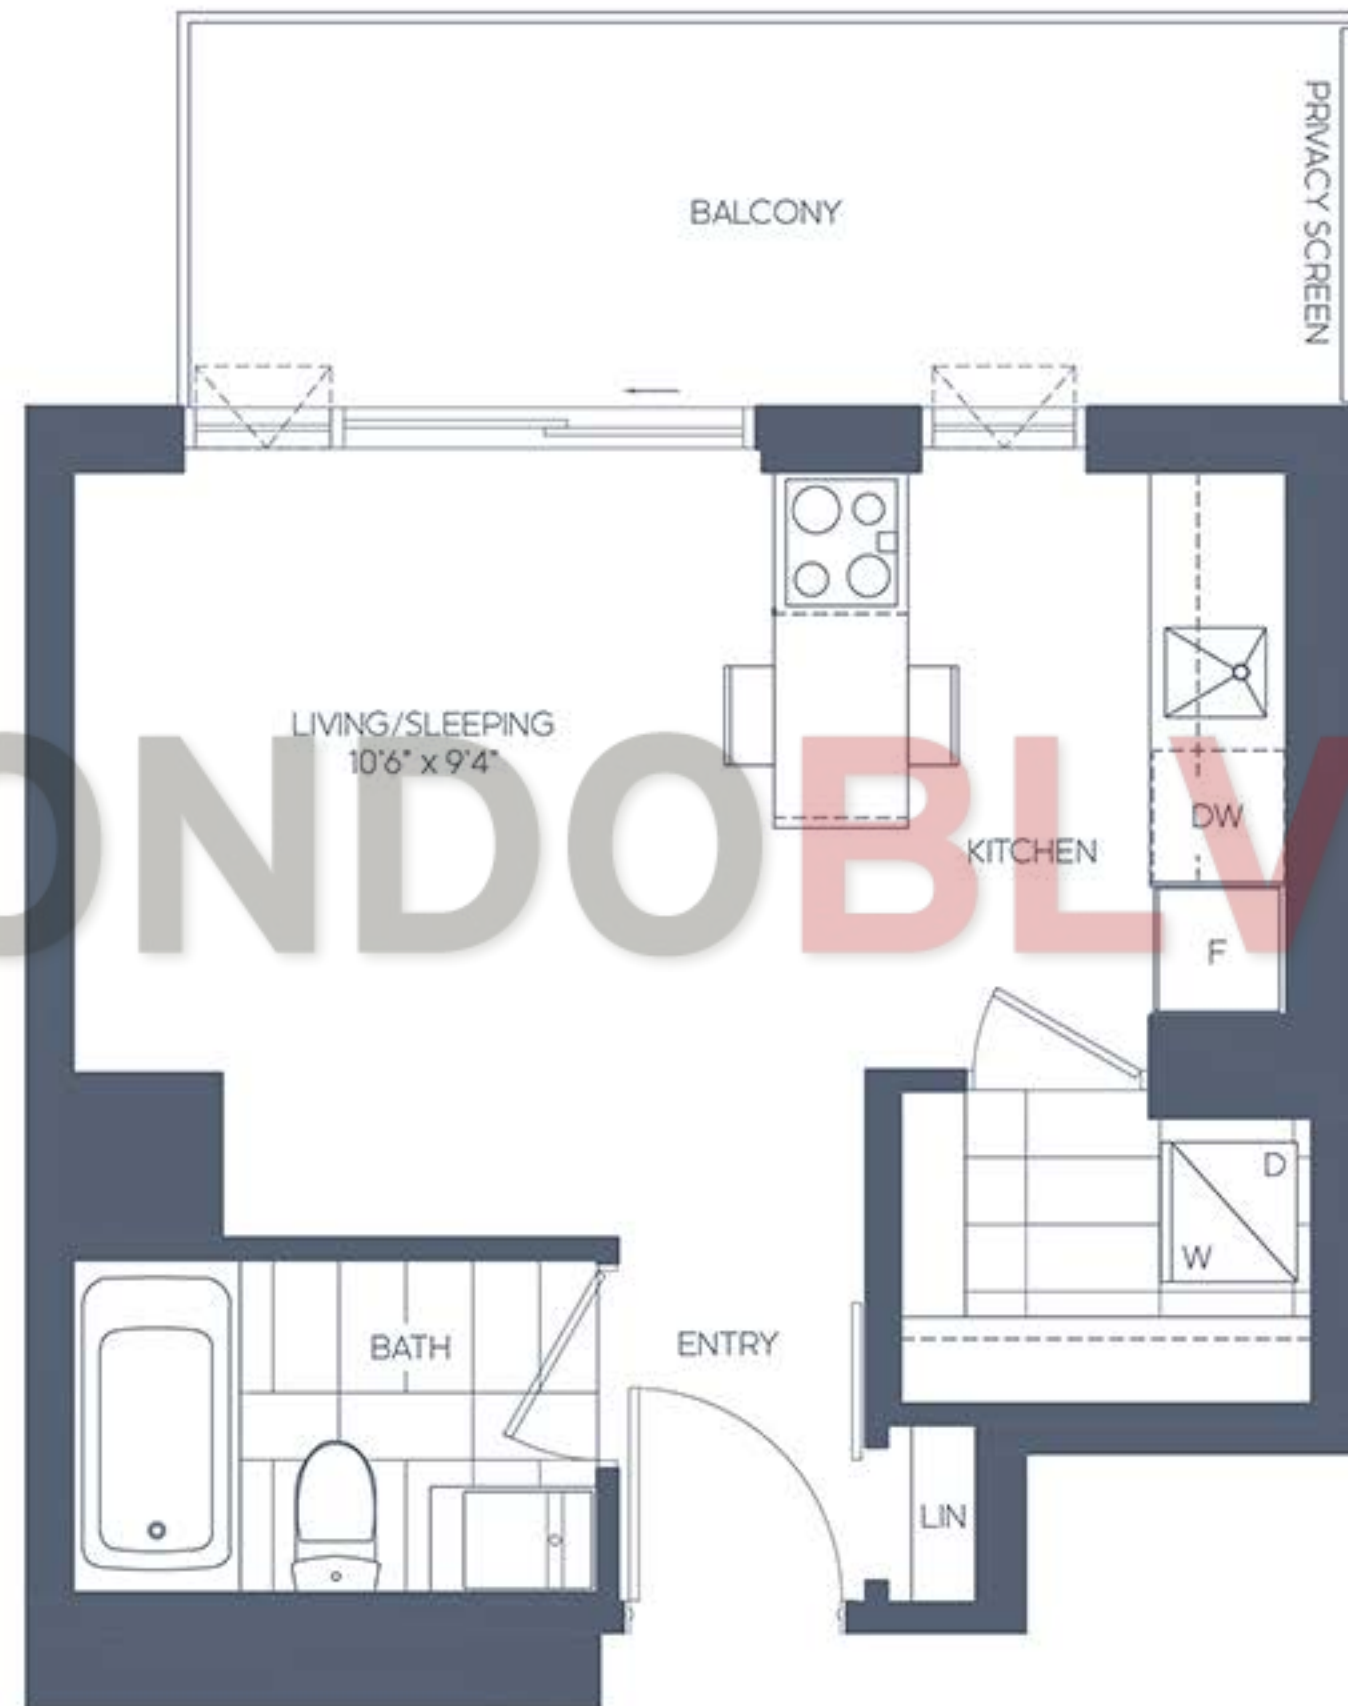

THE MUNROE

STUDIO

S-A'

NORTH VIEW

SUITE AREA: 349 SQ. FT.
 OUTDOOR AREA: 103 SQ. FT.
 TOTAL AREA: 452 SQ. FT.

CONDO BLVD

All areas and stated room dimensions are approximate. Floor area measured in accordance with Torion Warranty Corporation bulletin #22. Actual living areas will vary from the stated floor areas. Actual outdoor area will vary depending on location within the building. The purchaser acknowledges that the actual unit purchased may be a reverse layout to the plan shown. Key plates and balcony sizes vary from floor to floor. See Sales Representative for full details. Illustration is artist's concept. E. & O.E.