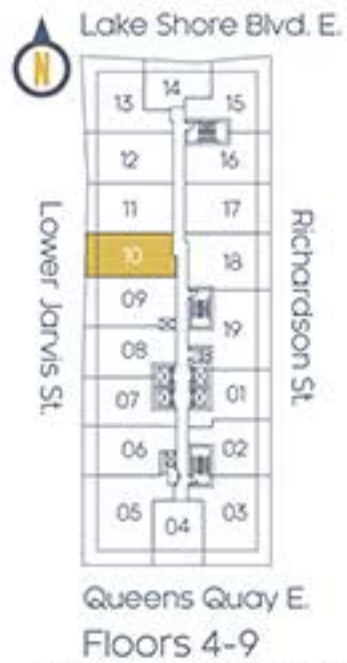

# THE MORGAN

1 BEDROOM + DEN 1BD-A WEST VIEW

SUITE AREA: 562 SQ. FT.  
 OUTDOOR AREA: 82 SQ. FT.\*  
 TOTAL AREA: 644 SQ. FT.

CONDOPBLVD

\*Please note: Outdoor area varies on each floor.

All areas and stated room dimensions are approximate. Floor area measured in accordance with Torion Warranty Corporation bulletin #22. Actual living areas will vary from the stated floor areas. Actual outdoor area will vary depending on location within the building. The purchaser acknowledges that the actual unit purchased may be a reverse layout to the plan shown. Key plates and balcony sizes vary from floor to floor. See Sales Representative for full details. Illustration is artist's concept. E. & O.E.