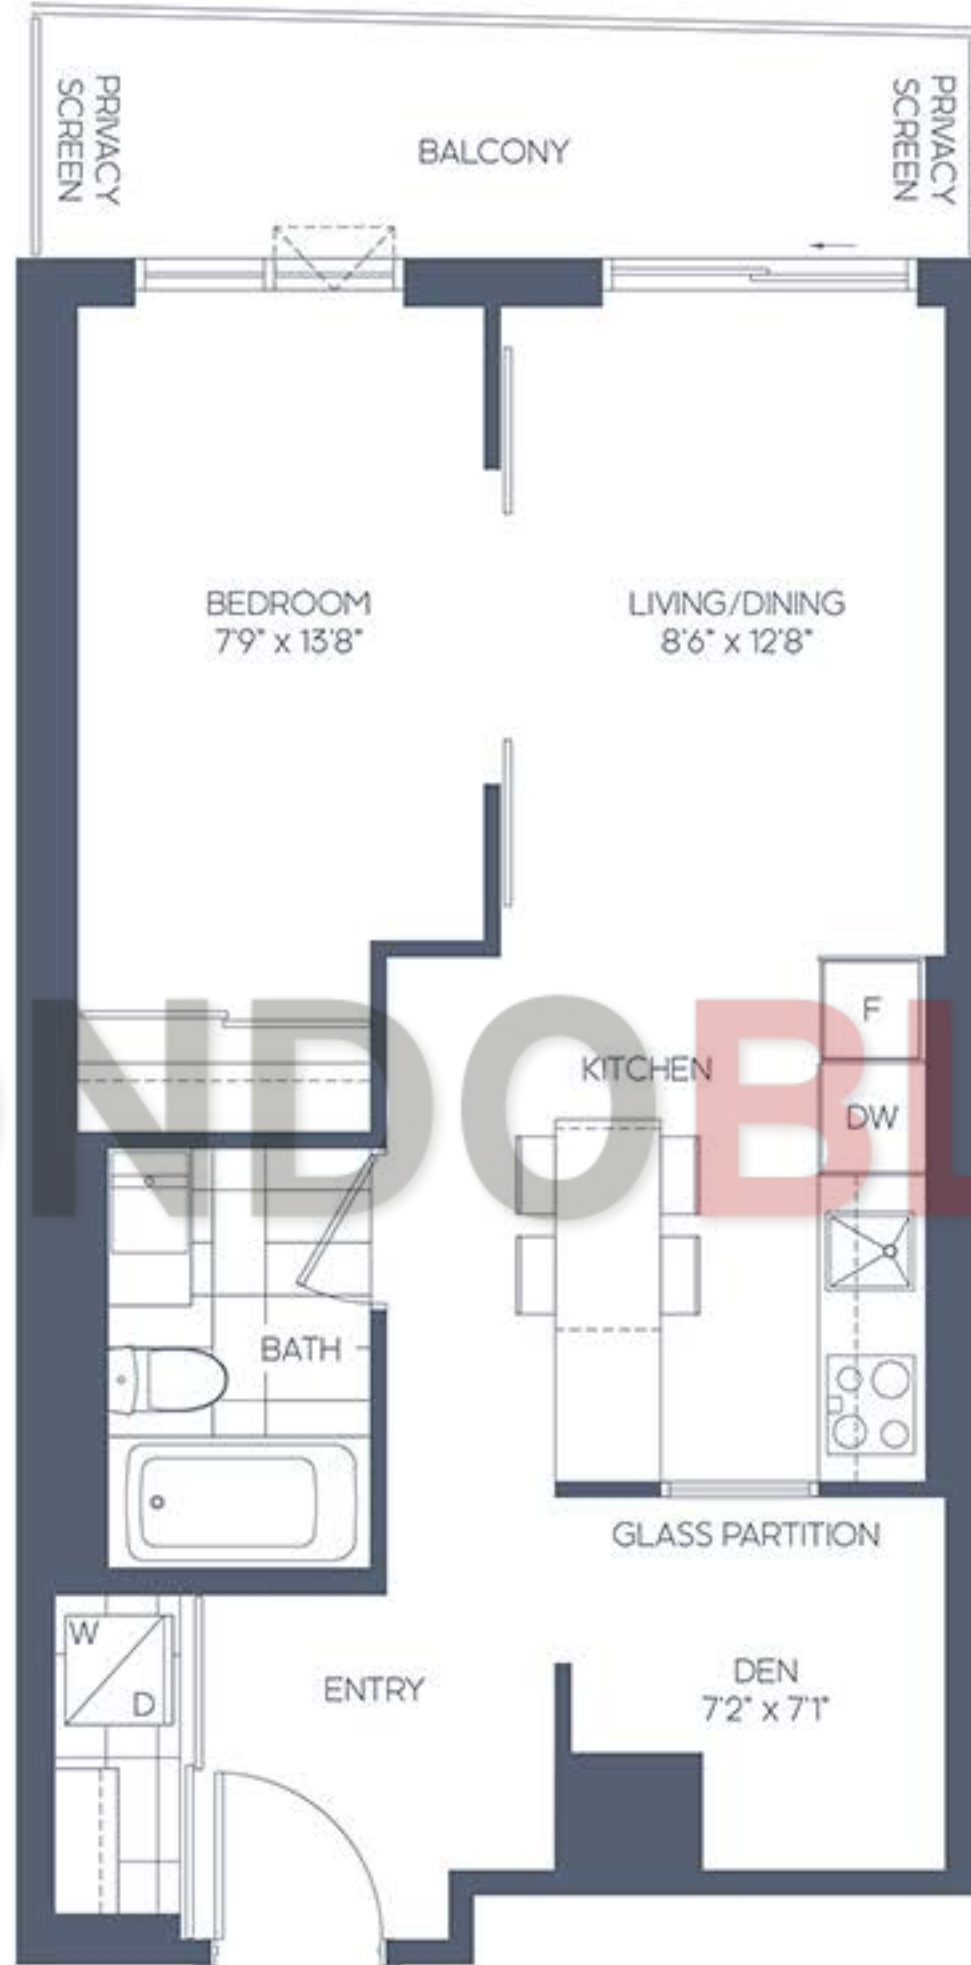

# THE MORGAN

1 BEDROOM + DEN 1BD-A WEST VIEW

SUITE AREA: 562 SQ. FT.  
 OUTDOOR AREA: 82 SQ. FT.\*  
 TOTAL AREA: 644 SQ. FT.

CONDOPBLVD

\*Please note: Outdoor area varies on each floor.

All areas and stated room dimensions are approximate. Floor area measured in accordance with Torion Warranty Corporation bulletin #22. Actual living areas will vary from the stated floor areas. Actual outdoor area will vary depending on location within the building. The purchaser acknowledges that the actual unit purchased may be a reverse layout to the plan shown. Key plates and balcony sizes vary from floor to floor. See Sales Representative for full details. Illustration is artist's concept. E. & O.E.