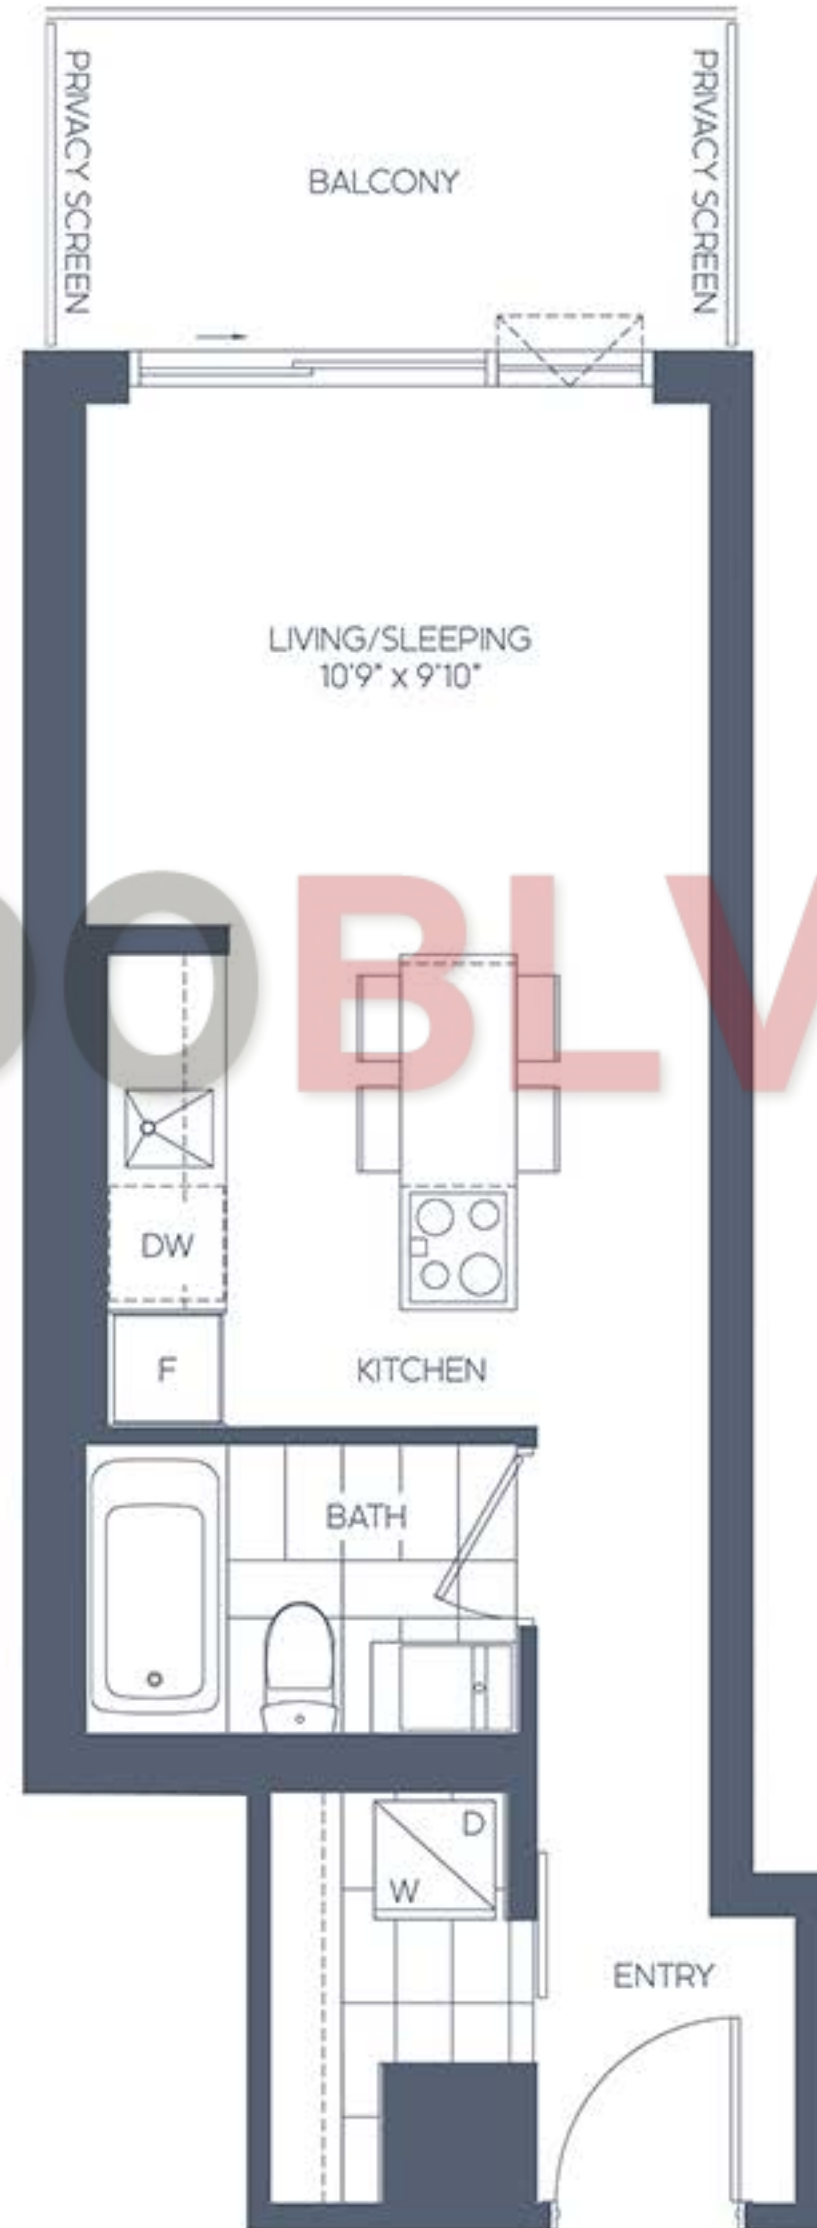

THE LANOIS

STUDIO

S-B

WEST VIEW

SUITE AREA: 366 SQ. FT.
 OUTDOOR AREA: 69 SQ. FT.
 TOTAL AREA: 435 SQ. FT.

COND OBLVD

All areas and stated room dimensions are approximate. Floor area measured in accordance with Torion Warranty Corporation bulletin #22. Actual living areas will vary from the stated floor areas. Actual outdoor area will vary depending on location within the building. The purchaser acknowledges that the actual unit purchased may be a reverse layout to the plan shown. Key plates and balcony sizes vary from floor to floor. See Sales Representative for full details. Illustration is artist's concept. E. & O.E.