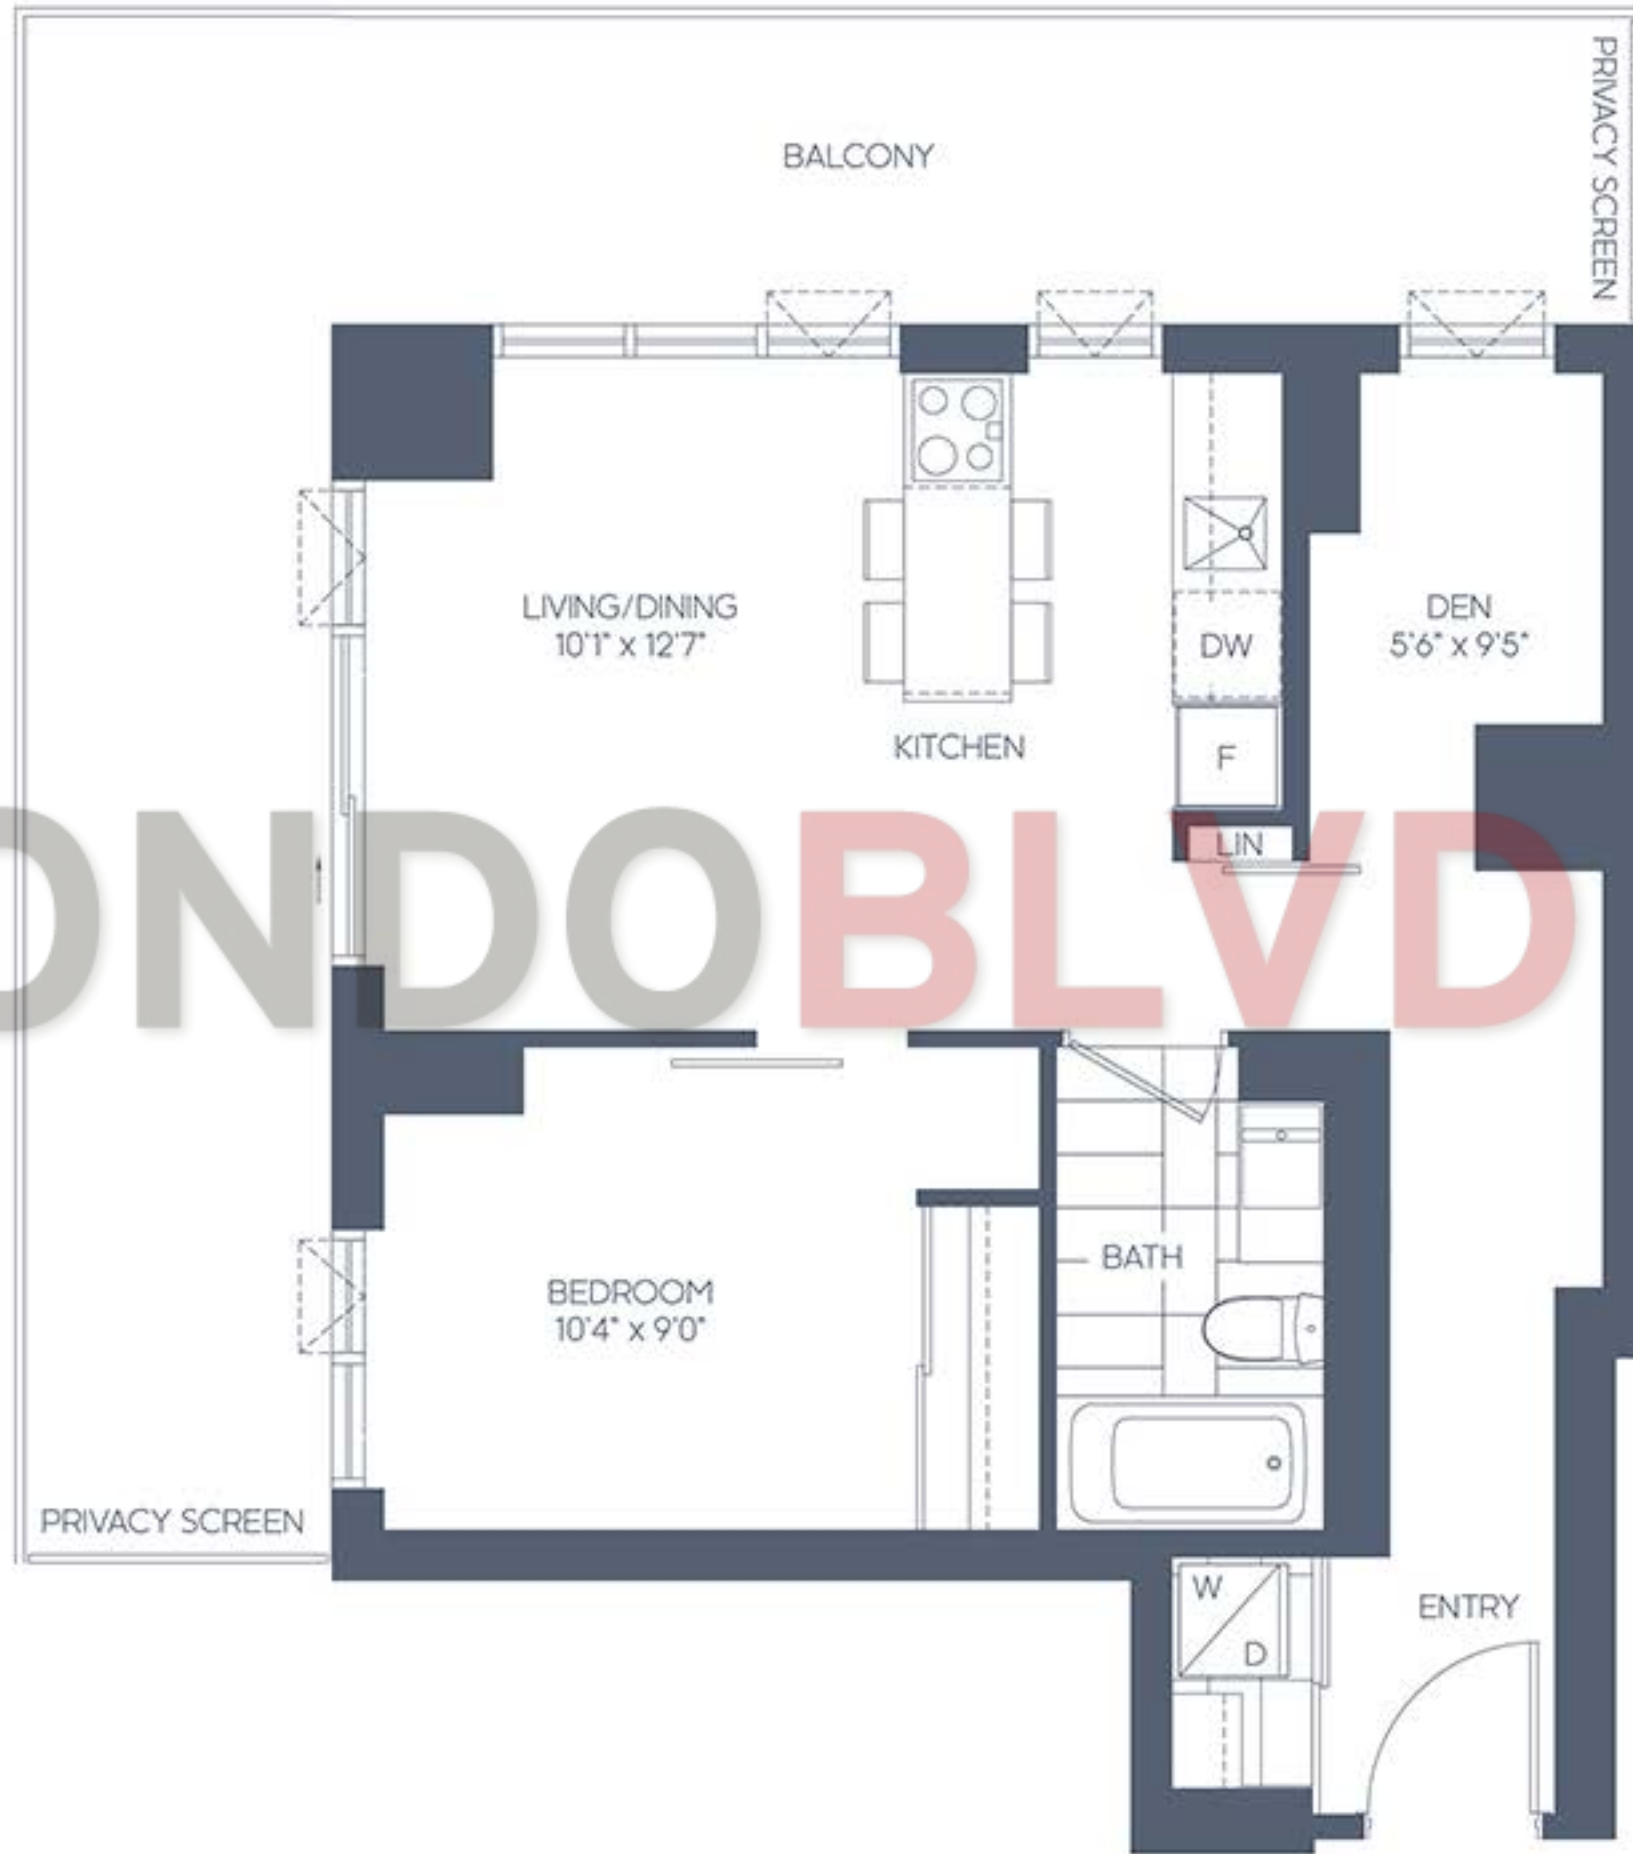

THE GAGNON

1 BEDROOM + DEN 1BD-C NORTHEAST VIEW

SUITE AREA: 603 SQ. FT.
 OUTDOOR AREA: 314 SQ. FT.
 TOTAL AREA: 917 SQ. FT.

CONDOBLVD

All areas and stated room dimensions are approximate. Floor area measured in accordance with Torion Warranty Corporation bulletin #22. Actual living areas will vary from the stated floor areas. Actual outdoor area will vary depending on location within the building. The purchaser acknowledges that the actual unit purchased may be a reverse layout to the plan shown. Key plates and balcony sizes vary from floor to floor. See Sales Representative for full details. Illustration is artist's concept. E. & O.E.