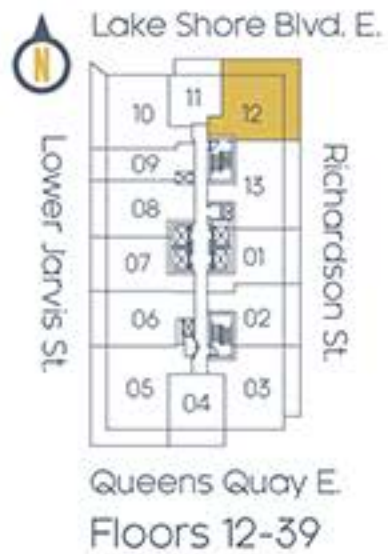

THE GAGNON

1 BEDROOM + DEN 1BD-C NORTHEAST VIEW

SUITE AREA: 603 SQ. FT.
 OUTDOOR AREA: 314 SQ. FT.
 TOTAL AREA: 917 SQ. FT.

CONDOBLVD

All areas and stated room dimensions are approximate. Floor area measured in accordance with Torion Warranty Corporation bulletin #22. Actual living areas will vary from the stated floor areas. Actual outdoor area will vary depending on location within the building. The purchaser acknowledges that the actual unit purchased may be a reverse layout to the plan shown. Key plates and balcony sizes vary from floor to floor. See Sales Representative for full details. Illustration is artist's concept. E. & O.E.