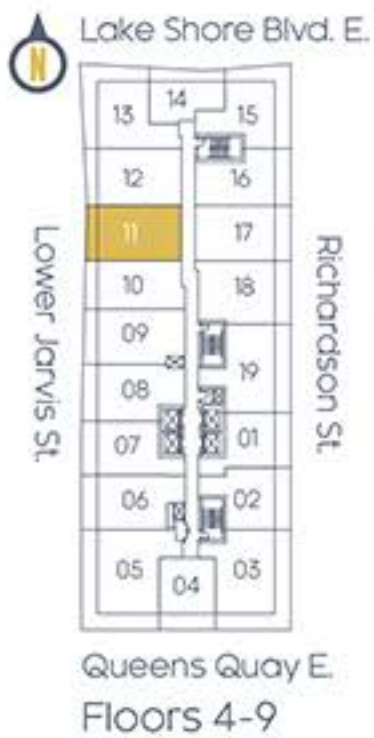

THE FOX

1 BEDROOM + DEN 1BD-F WEST VIEW

SUITE AREA: 639 SQ. FT.
 OUTDOOR AREA: 91 SQ. FT.*
 TOTAL AREA: 730 SQ. FT.

CONDOBLYD

*Please note: Outdoor area on floors 8-10 is 32 SQ. FT.
 Outdoor area on floor 4 is 85 SQ. FT.

All areas and stated room dimensions are approximate. Floor area measured in accordance with Torion Warranty Corporation bulletin #22. Actual living areas will vary from the stated floor areas. Actual outdoor area will vary depending on location within the building. The purchaser acknowledges that the actual unit purchased may be a reverse layout to the plan shown. Key plates and balcony sizes vary from floor to floor. See Sales Representative for full details. Illustration is artist's concept. E. & O.E.