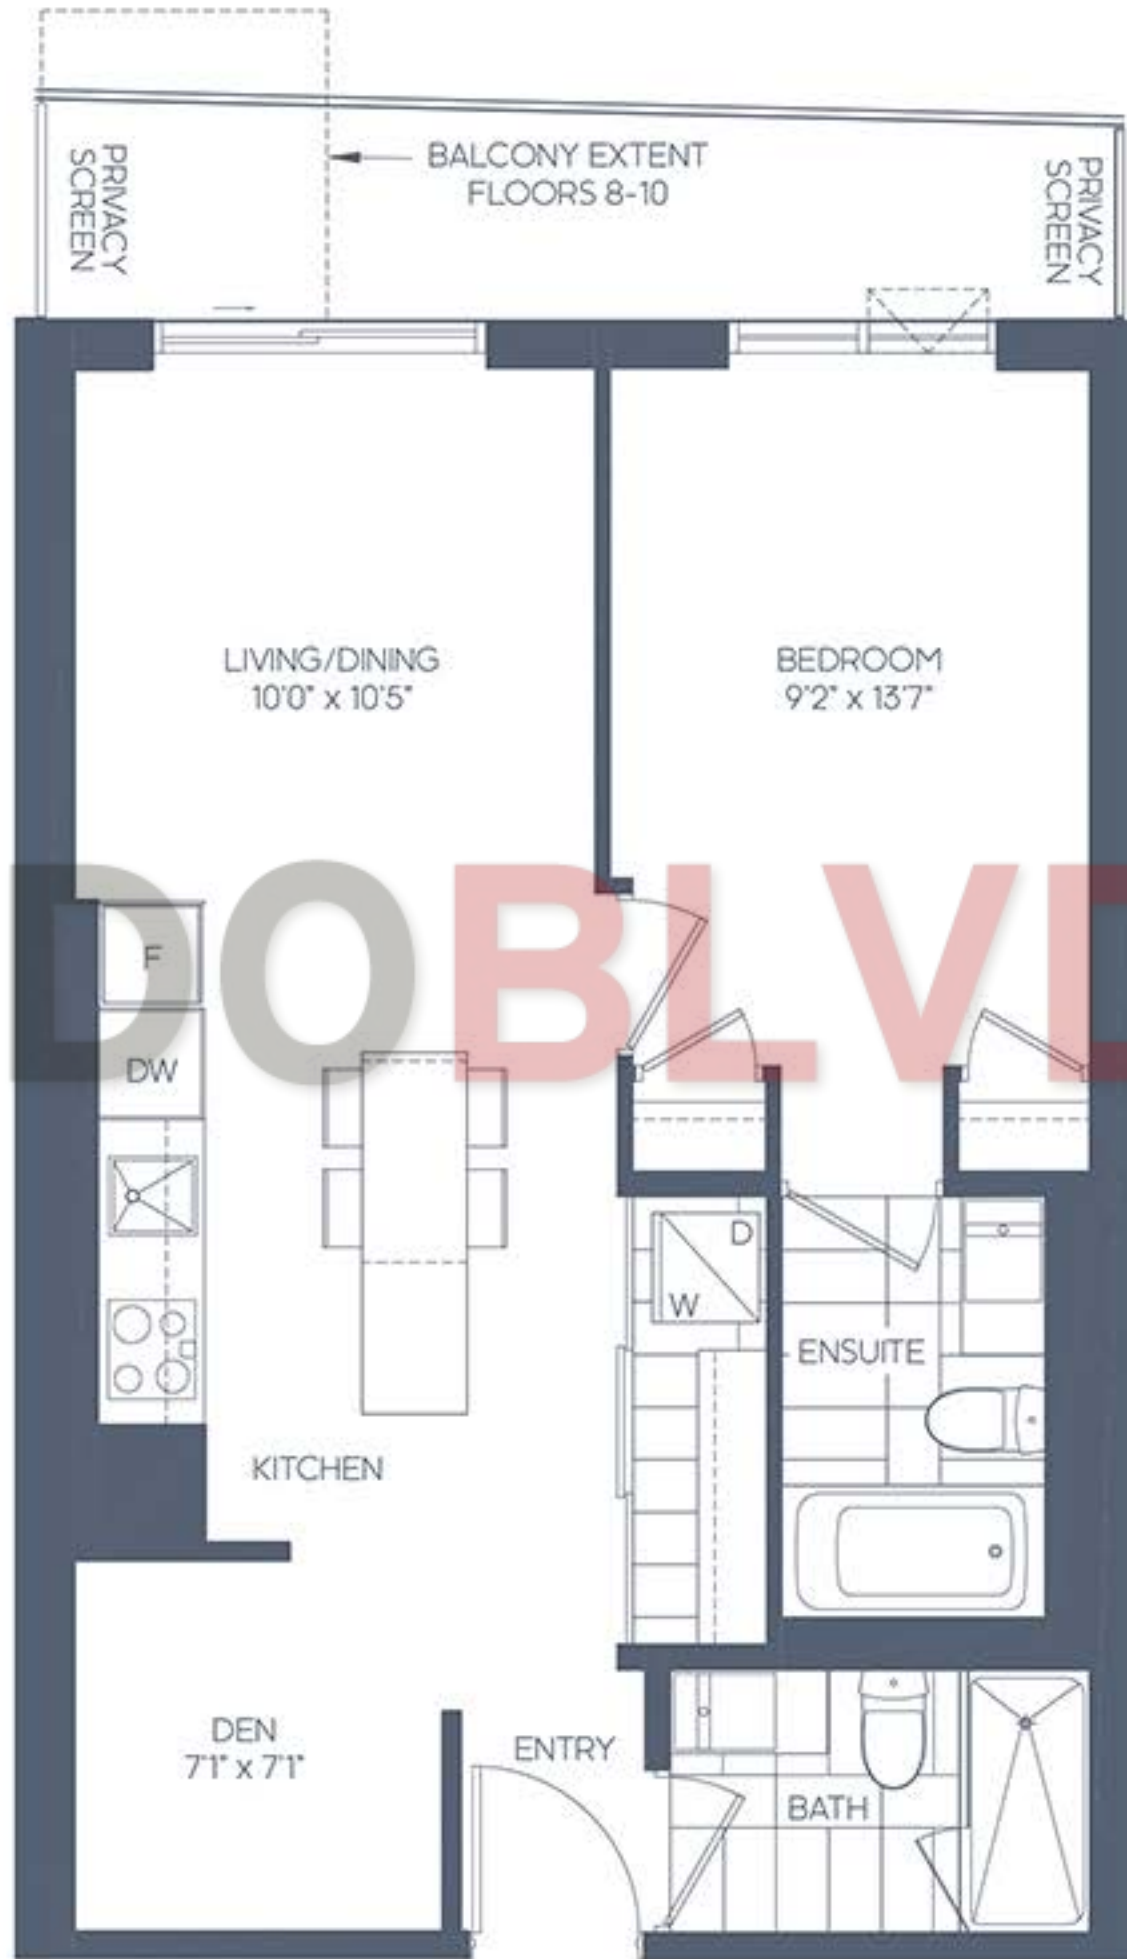

THE FOX

1 BEDROOM + DEN 1BD-F WEST VIEW

SUITE AREA: 639 SQ. FT.
 OUTDOOR AREA: 91 SQ. FT.*
 TOTAL AREA: 730 SQ. FT.

CONDOBLYD

*Please note: Outdoor area on floors 8-10 is 32 SQ. FT.
 Outdoor area on floor 4 is 85 SQ. FT.

All areas and stated room dimensions are approximate. Floor area measured in accordance with Torion Warranty Corporation bulletin #22. Actual living areas will vary from the stated floor areas. Actual outdoor area will vary depending on location within the building. The purchaser acknowledges that the actual unit purchased may be a reverse layout to the plan shown. Key plates and balcony sizes vary from floor to floor. See Sales Representative for full details. Illustration is artist's concept. E. & O.E.