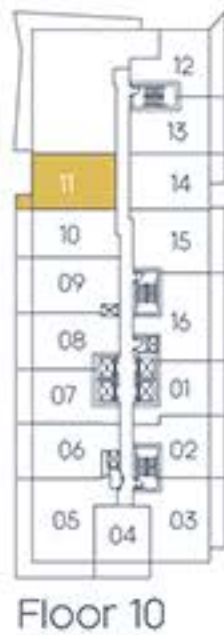

THE FOX

1 BEDROOM + DEN 1BD-F WEST VIEW

SUITE AREA: 639 SQ. FT.
 OUTDOOR AREA: 91 SQ. FT.*
 TOTAL AREA: 730 SQ. FT.

CONDOBLYD

*Please note: Outdoor area on floors 8-10 is 32 SQ. FT.
 Outdoor area on floor 4 is 85 SQ. FT.

All areas and stated room dimensions are approximate. Floor area measured in accordance with Torion Warranty Corporation bulletin #22. Actual living areas will vary from the stated floor areas. Actual outdoor area will vary depending on location within the building. The purchaser acknowledges that the actual unit purchased may be a reverse layout to the plan shown. Key plates and balcony sizes vary from floor to floor. See Sales Representative for full details. Illustration is artist's concept. E. & O.E.