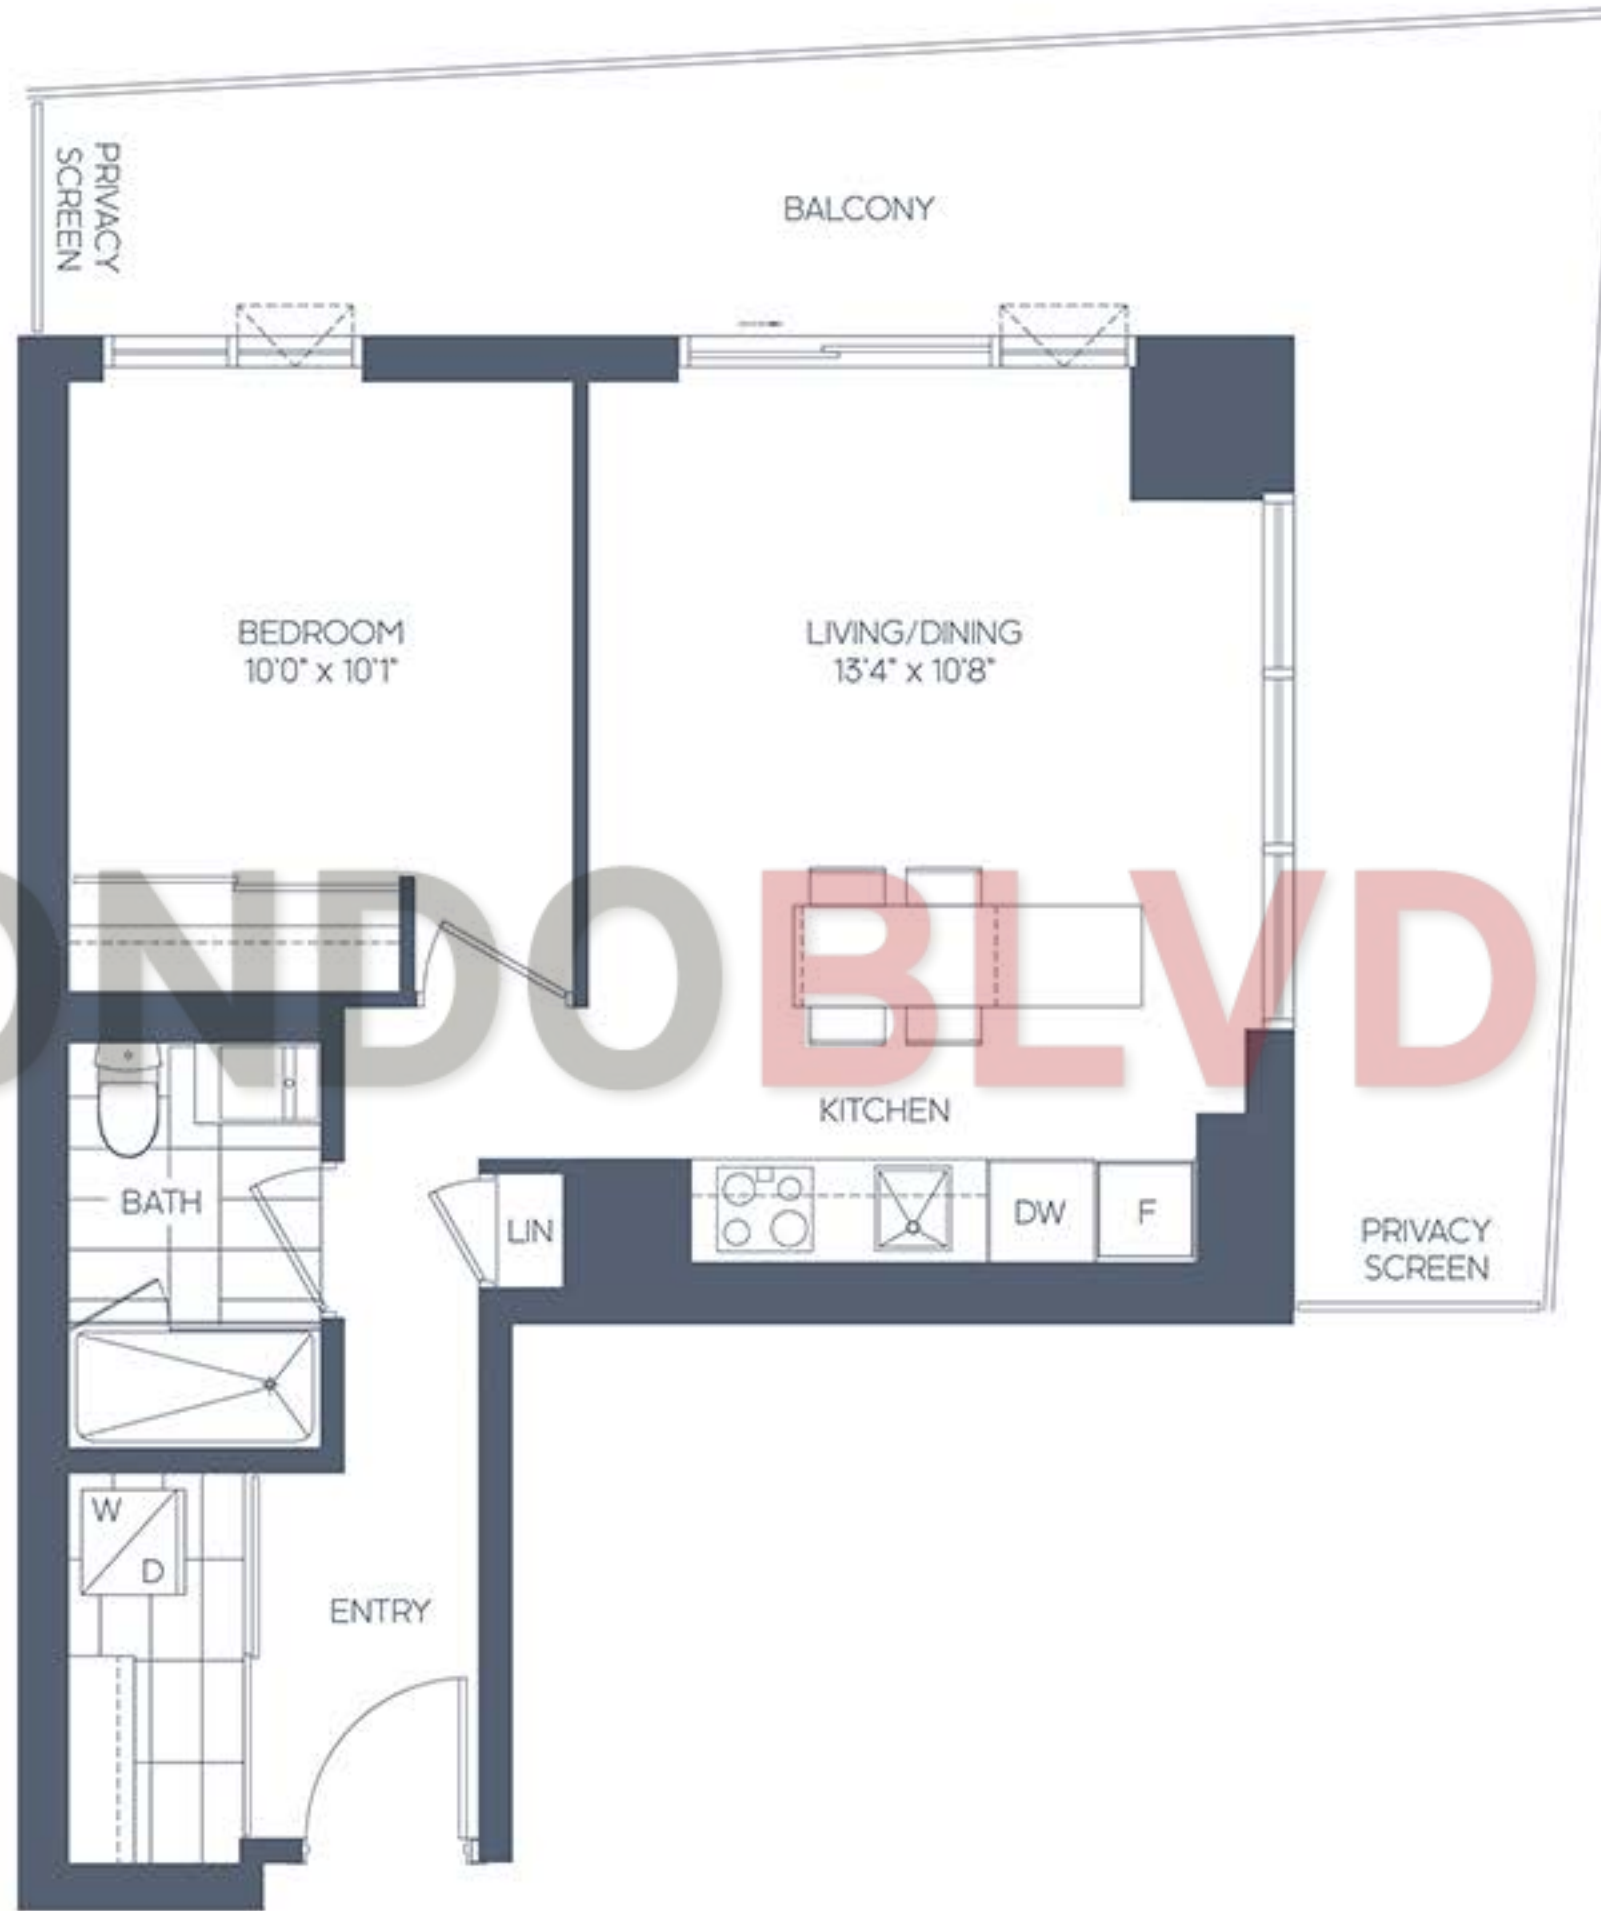

THE COUPLAND

1 BEDROOM 1B-G NORTHWEST VIEW

SUITE AREA: 581 SQ. FT.
 OUTDOOR AREA: 256 SQ. FT.*
 TOTAL AREA: 837 SQ. FT.

*Please note: Outdoor area varies on each floor.

All areas and stated room dimensions are approximate. Floor area measured in accordance with Torion Warranty Corporation bulletin #22. Actual living areas will vary from the stated floor areas. Actual outdoor area will vary depending on location within the building. The purchaser acknowledges that the actual unit purchased may be a reverse layout to the plan shown. Key plates and balcony sizes vary from floor to floor. See Sales Representative for full details. Illustration is artist's concept. E. & O.E.