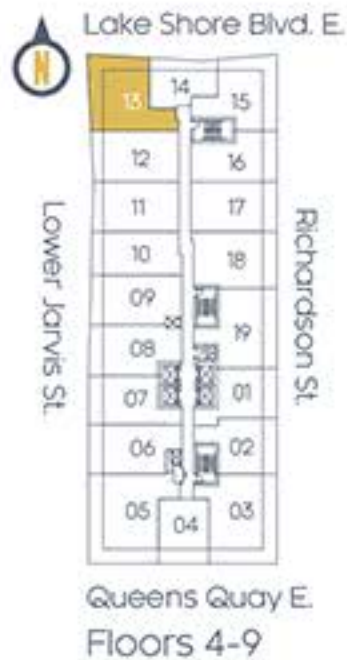

THE COUPLAND

1 BEDROOM 1B-G NORTHWEST VIEW

SUITE AREA: 581 SQ. FT.
 OUTDOOR AREA: 256 SQ. FT.*
 TOTAL AREA: 837 SQ. FT.

*Please note: Outdoor area varies on each floor.

All areas and stated room dimensions are approximate. Floor area measured in accordance with Torion Warranty Corporation bulletin #22. Actual living areas will vary from the stated floor areas. Actual outdoor area will vary depending on location within the building. The purchaser acknowledges that the actual unit purchased may be a reverse layout to the plan shown. Key plates and balcony sizes vary from floor to floor. See Sales Representative for full details. Illustration is artist's concept. E. & O.E.