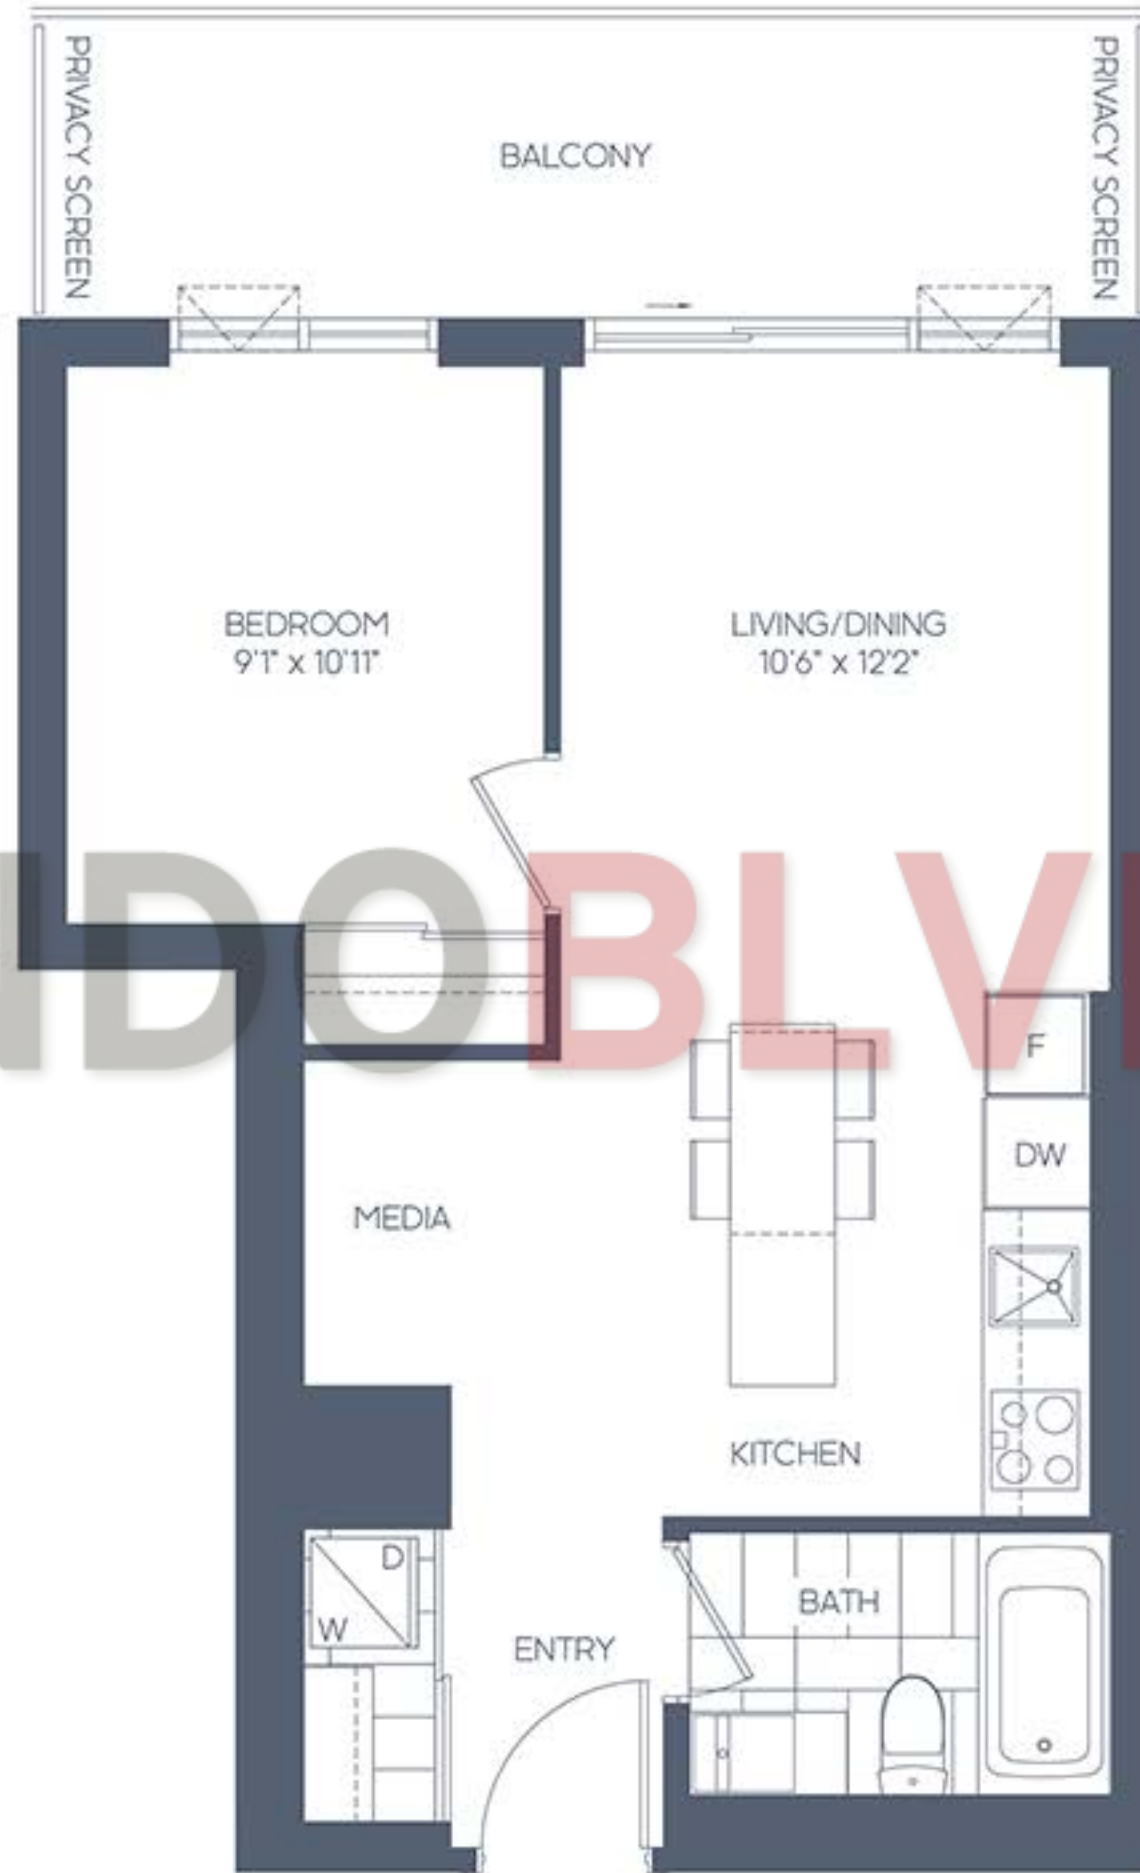

THE BIRKETT

1 BEDROOM + MEDIA 1B-F EAST VIEW

SUITE AREA: 556 SQ. FT.
 OUTDOOR AREA: 124 SQ. FT.
 TOTAL AREA: 680 SQ. FT.

All areas and stated room dimensions are approximate. Floor area measured in accordance with Torion Warranty Corporation bulletin #22. Actual living areas will vary from the stated floor areas. Actual outdoor area will vary depending on location within the building. The purchaser acknowledges that the actual unit purchased may be a reverse layout to the plan shown. Key plates and balcony sizes vary from floor to floor. See Sales Representative for full details. Illustration is artist's concept. E. & O.E.