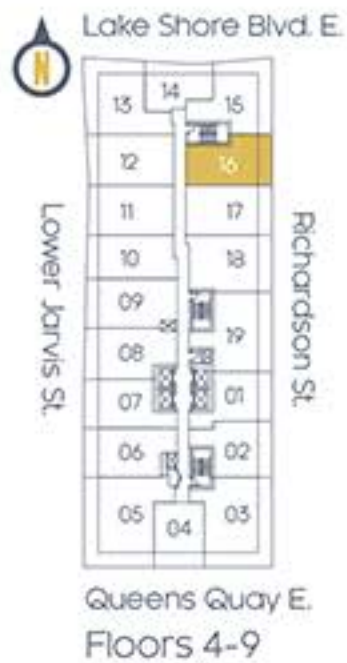

THE BIRKETT

1 BEDROOM + MEDIA 1B-F EAST VIEW

SUITE AREA: 556 SQ. FT.
 OUTDOOR AREA: 124 SQ. FT.
 TOTAL AREA: 680 SQ. FT.

All areas and stated room dimensions are approximate. Floor area measured in accordance with Torion Warranty Corporation bulletin #22. Actual living areas will vary from the stated floor areas. Actual outdoor area will vary depending on location within the building. The purchaser acknowledges that the actual unit purchased may be a reverse layout to the plan shown. Key plates and balcony sizes vary from floor to floor. See Sales Representative for full details. Illustration is artist's concept. E. & O.E.