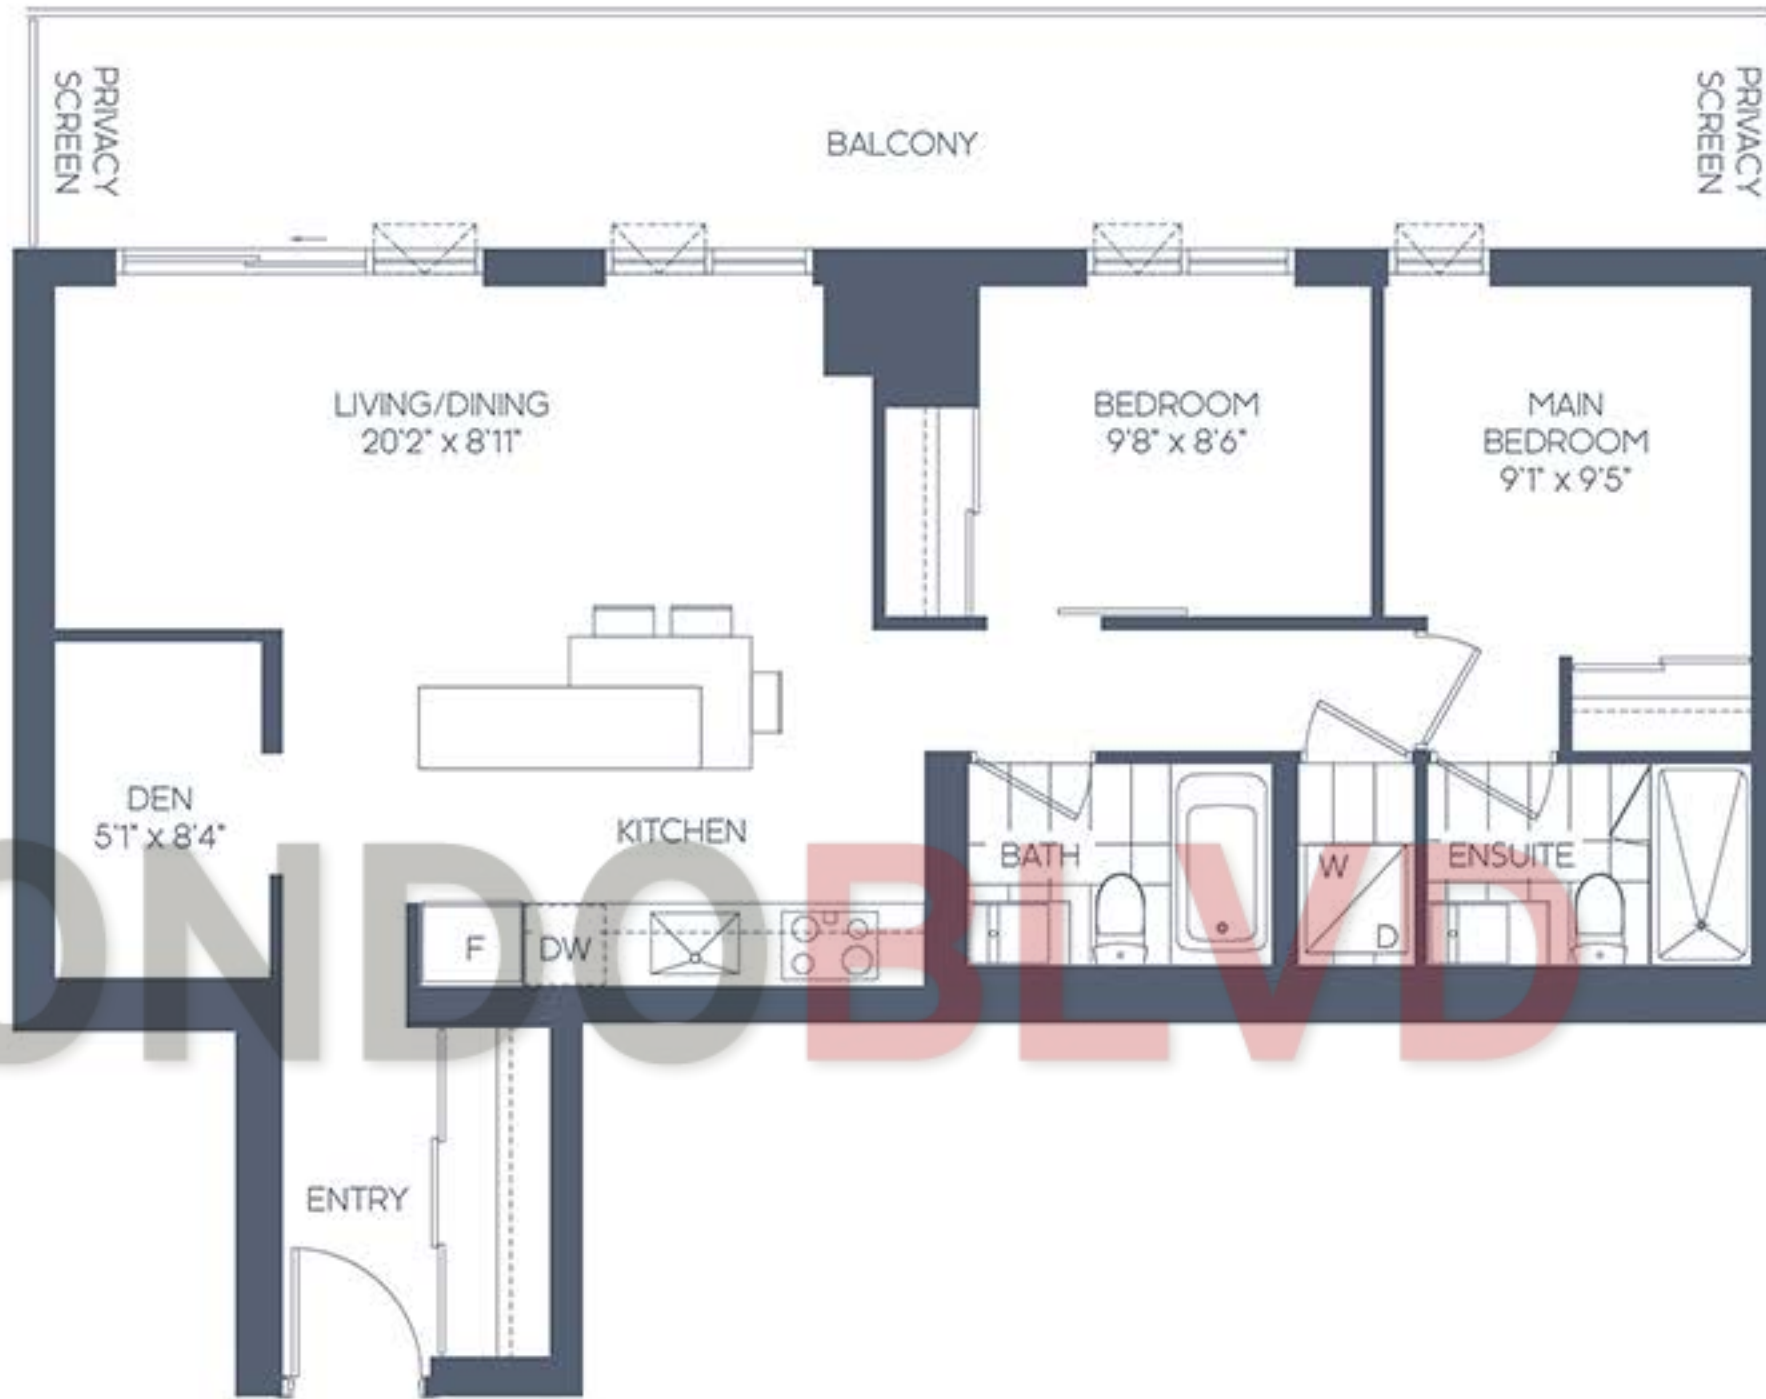

# GALLERY SUITES THE BALDWIN

2 BEDROOM + DEN 2BD-A EAST VIEW

SUITE AREA: 907 SQ. FT.  
 OUTDOOR AREA: 253 SQ. FT.  
 TOTAL AREA: 1,160 SQ. FT.

All areas and stated room dimensions are approximate. Floor area measured in accordance with Torion Warranty Corporation bulletin #22. Actual living areas will vary from the stated floor areas. Actual outdoor area will vary depending on location within the building. The purchaser acknowledges that the actual unit purchased may be a reverse layout to the plan shown. Key plates and balcony sizes vary from floor to floor. See Sales Representative for full details. Illustration is artist's concept. E. & O.E.