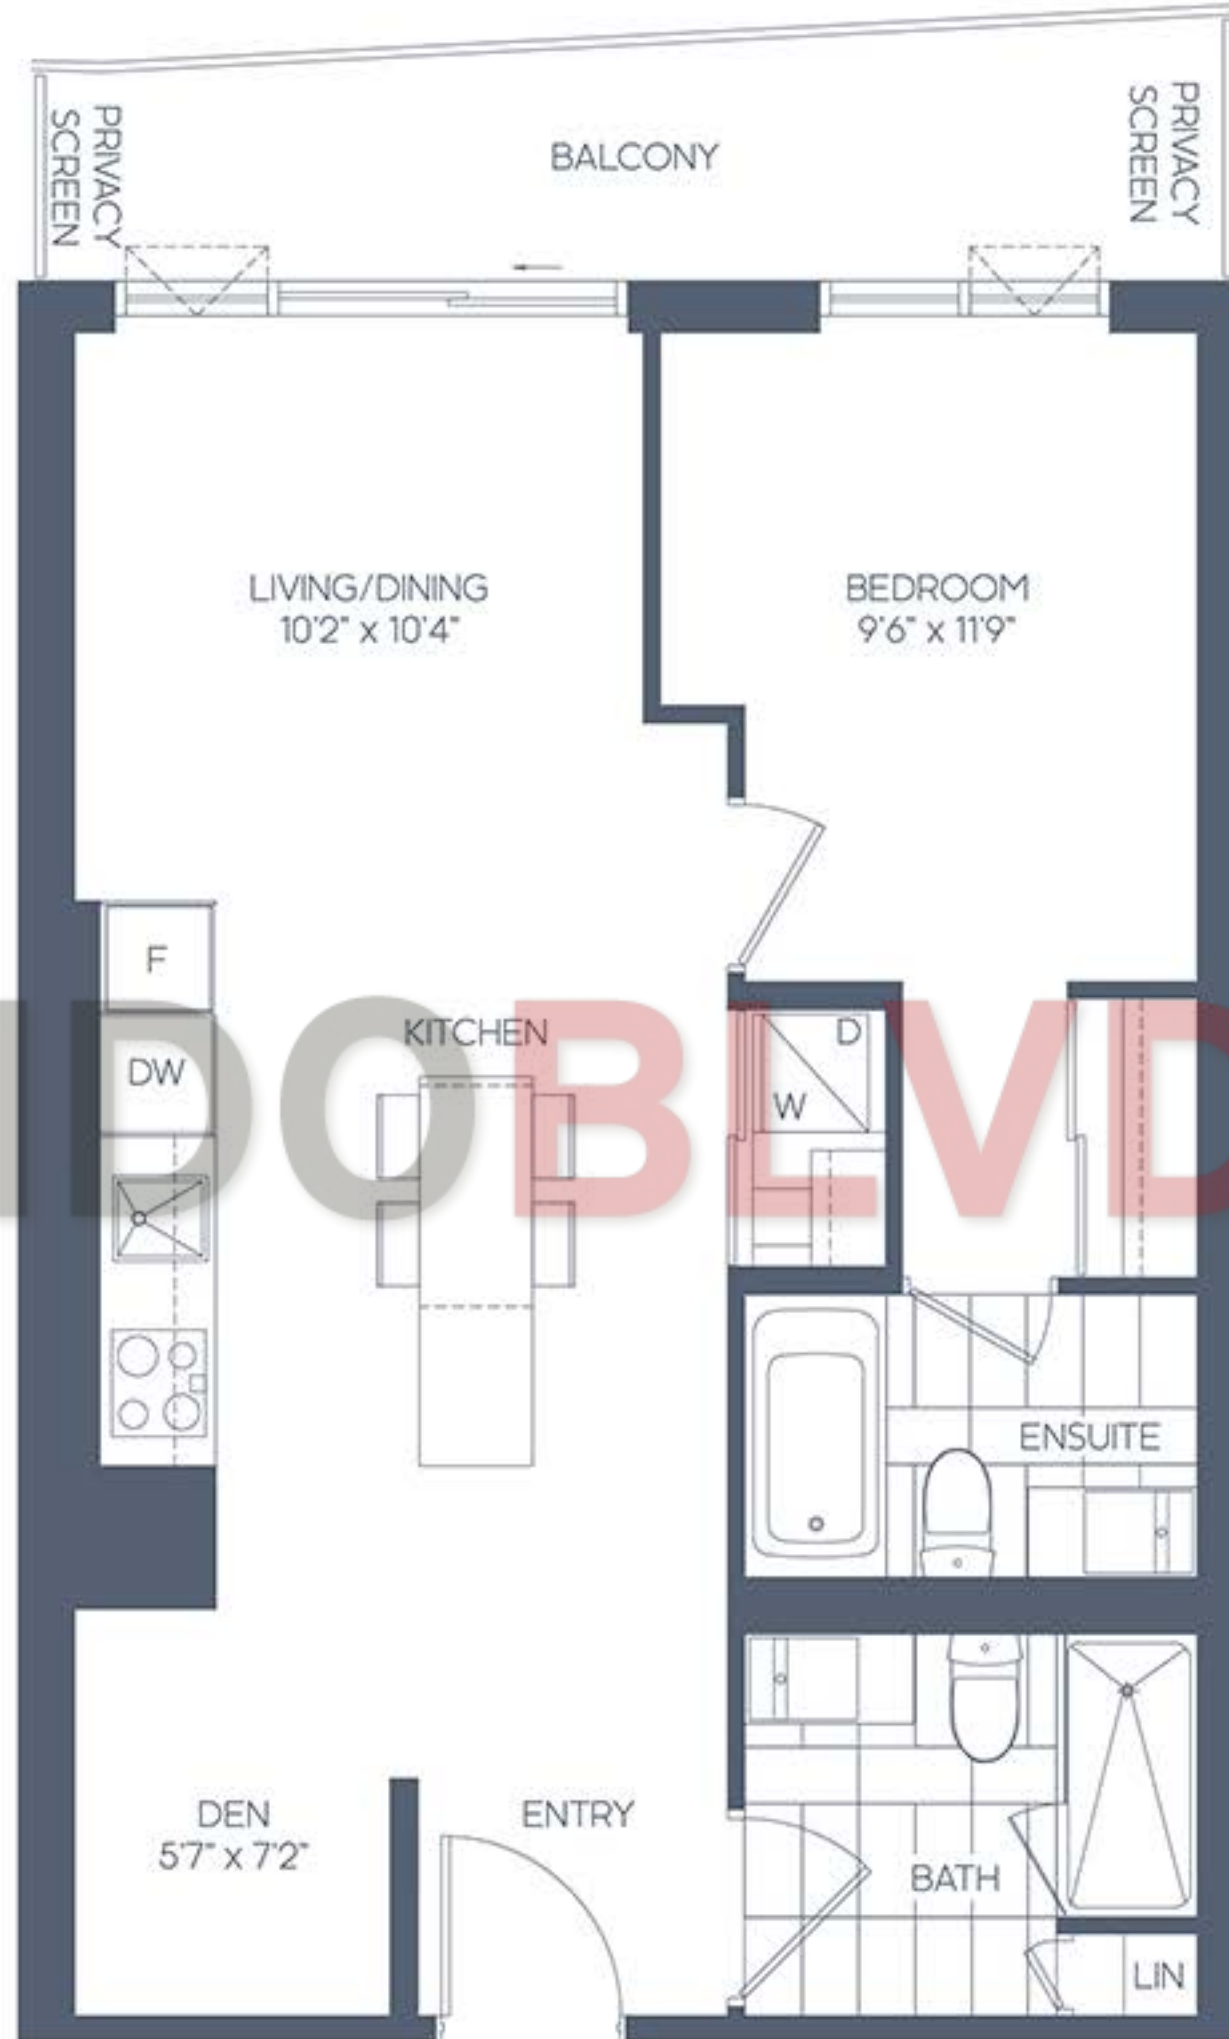

THE ATWOOD

1 BEDROOM + DEN 1BD-H WEST VIEW

SUITE AREA: 654 SQ. FT.
 OUTDOOR AREA: 86 SQ. FT.*
 TOTAL AREA: 740 SQ. FT.

*Please note: Outdoor area on floor 4 is 915Q. FT.

All areas and stated room dimensions are approximate. Floor area measured in accordance with Torion Warranty Corporation bulletin #22. Actual living areas will vary from the stated floor areas. Actual outdoor area will vary depending on location within the building. The purchaser acknowledges that the actual unit purchased may be a reverse layout to the plan shown. Key plates and balcony sizes vary from floor to floor. See Sales Representative for full details. Illustration is artist's concept. E. & O.E.