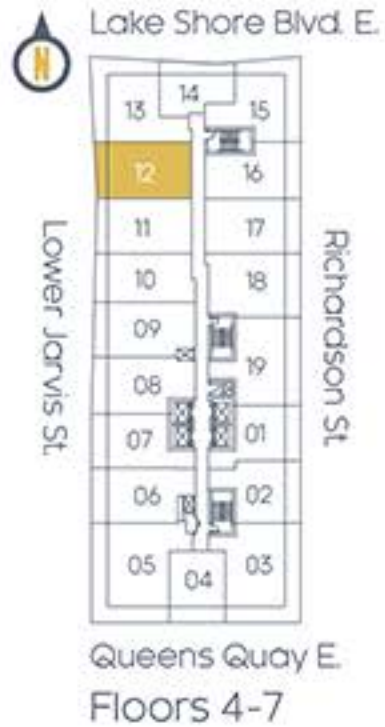

THE ATWOOD

1 BEDROOM + DEN 1BD-H WEST VIEW

SUITE AREA: 654 SQ. FT.
 OUTDOOR AREA: 86 SQ. FT.*
 TOTAL AREA: 740 SQ. FT.

*Please note: Outdoor area on floor 4 is 915Q. FT.

All areas and stated room dimensions are approximate. Floor area measured in accordance with Torion Warranty Corporation bulletin #22. Actual living areas will vary from the stated floor areas. Actual outdoor area will vary depending on location within the building. The purchaser acknowledges that the actual unit purchased may be a reverse layout to the plan shown. Key plates and balcony sizes vary from floor to floor. See Sales Representative for full details. Illustration is artist's concept. E. & O.E.