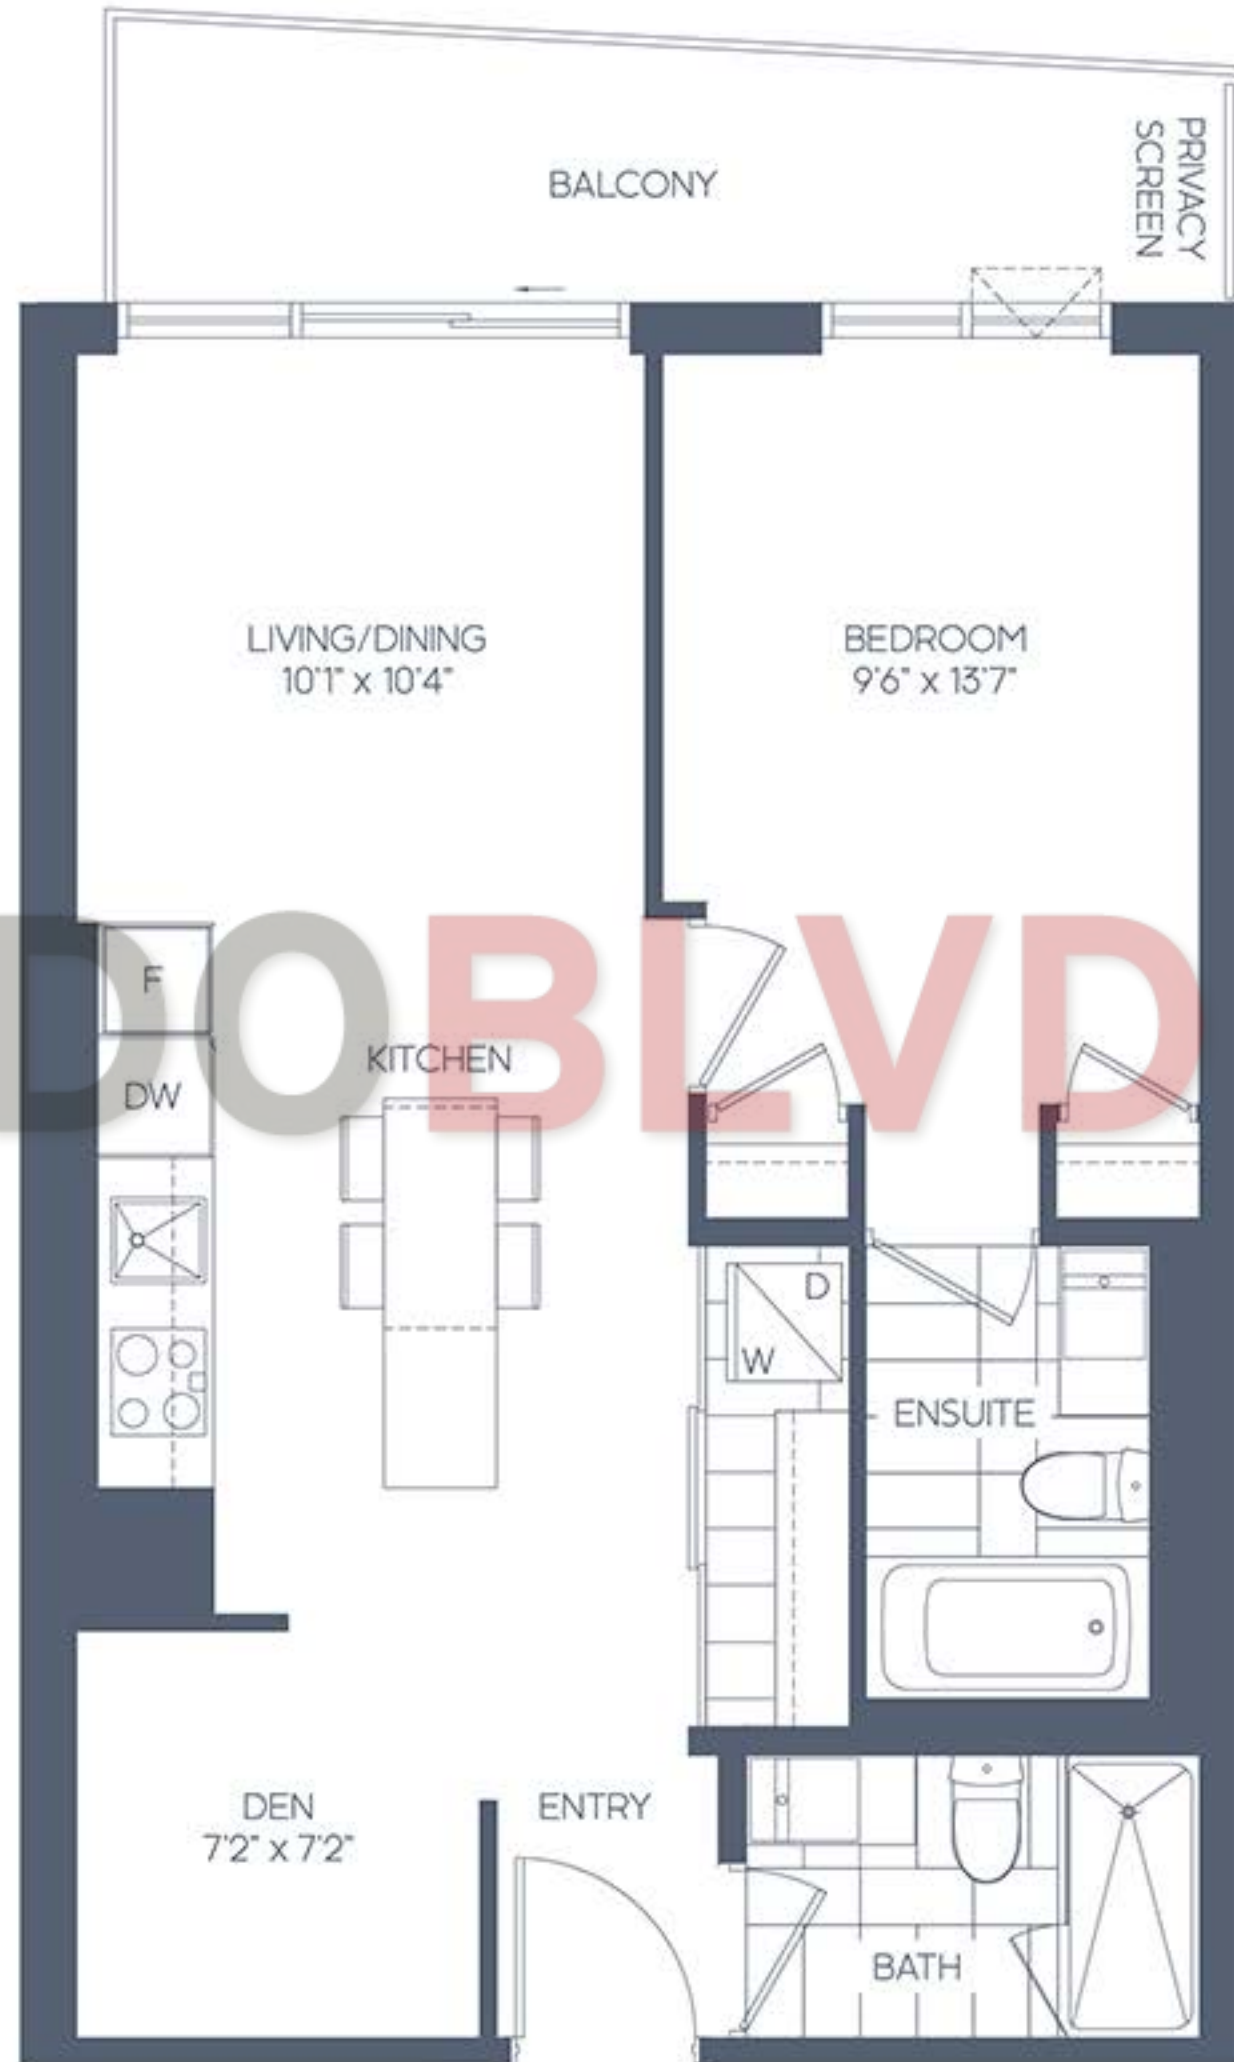

THE ALEXANDER

1 BEDROOM + DEN 1BD-H' WEST VIEW

SUITE AREA: 654 SQ. FT.
 OUTDOOR AREA: 93 SQ. FT.*
 TOTAL AREA: 747 SQ. FT.

CONDOBIVD

*Please note: Outdoor area on floor 9 is 97 SQ. FT.

All areas and stated room dimensions are approximate. Floor area measured in accordance with Torion Warranty Corporation bulletin #22. Actual living areas will vary from the stated floor areas. Actual outdoor area will vary depending on location within the building. The purchaser acknowledges that the actual unit purchased may be a reverse layout to the plan shown. Key plates and balcony sizes vary from floor to floor. See Sales Representative for full details. Illustration is artist's concept. E. & O.E.