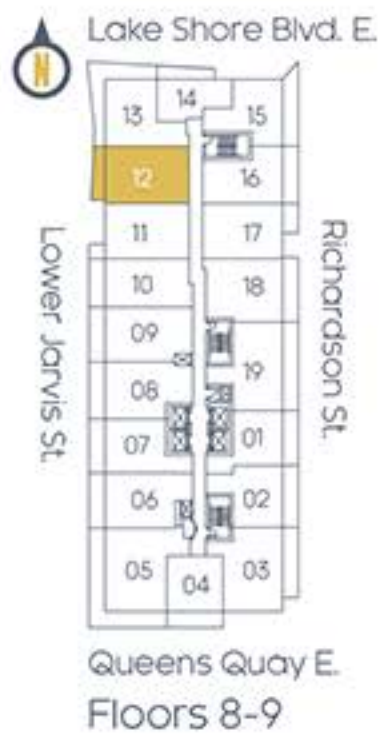

THE ALEXANDER

1 BEDROOM + DEN 1BD-H' WEST VIEW

SUITE AREA: 654 SQ. FT.
 OUTDOOR AREA: 93 SQ. FT.*
 TOTAL AREA: 747 SQ. FT.

CONDOBIVD

*Please note: Outdoor area on floor 9 is 97 SQ. FT.

All areas and stated room dimensions are approximate. Floor area measured in accordance with Torion Warranty Corporation bulletin #22. Actual living areas will vary from the stated floor areas. Actual outdoor area will vary depending on location within the building. The purchaser acknowledges that the actual unit purchased may be a reverse layout to the plan shown. Key plates and balcony sizes vary from floor to floor. See Sales Representative for full details. Illustration is artist's concept. E. & O.E.