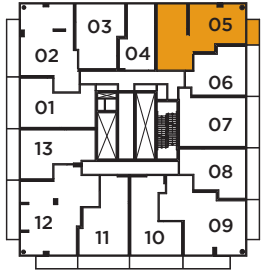

ROYAL

TWO BEDROOM + DEN 796 SQ. FT.

FEATURED ON:

condoblvd.com
(877) 60-CONDO

All dimensions, specifications and drawings are approximate. Furniture not included. Actual square footage may vary from the stated floor plan. E. & O. E.

FLOORS 25 - 52