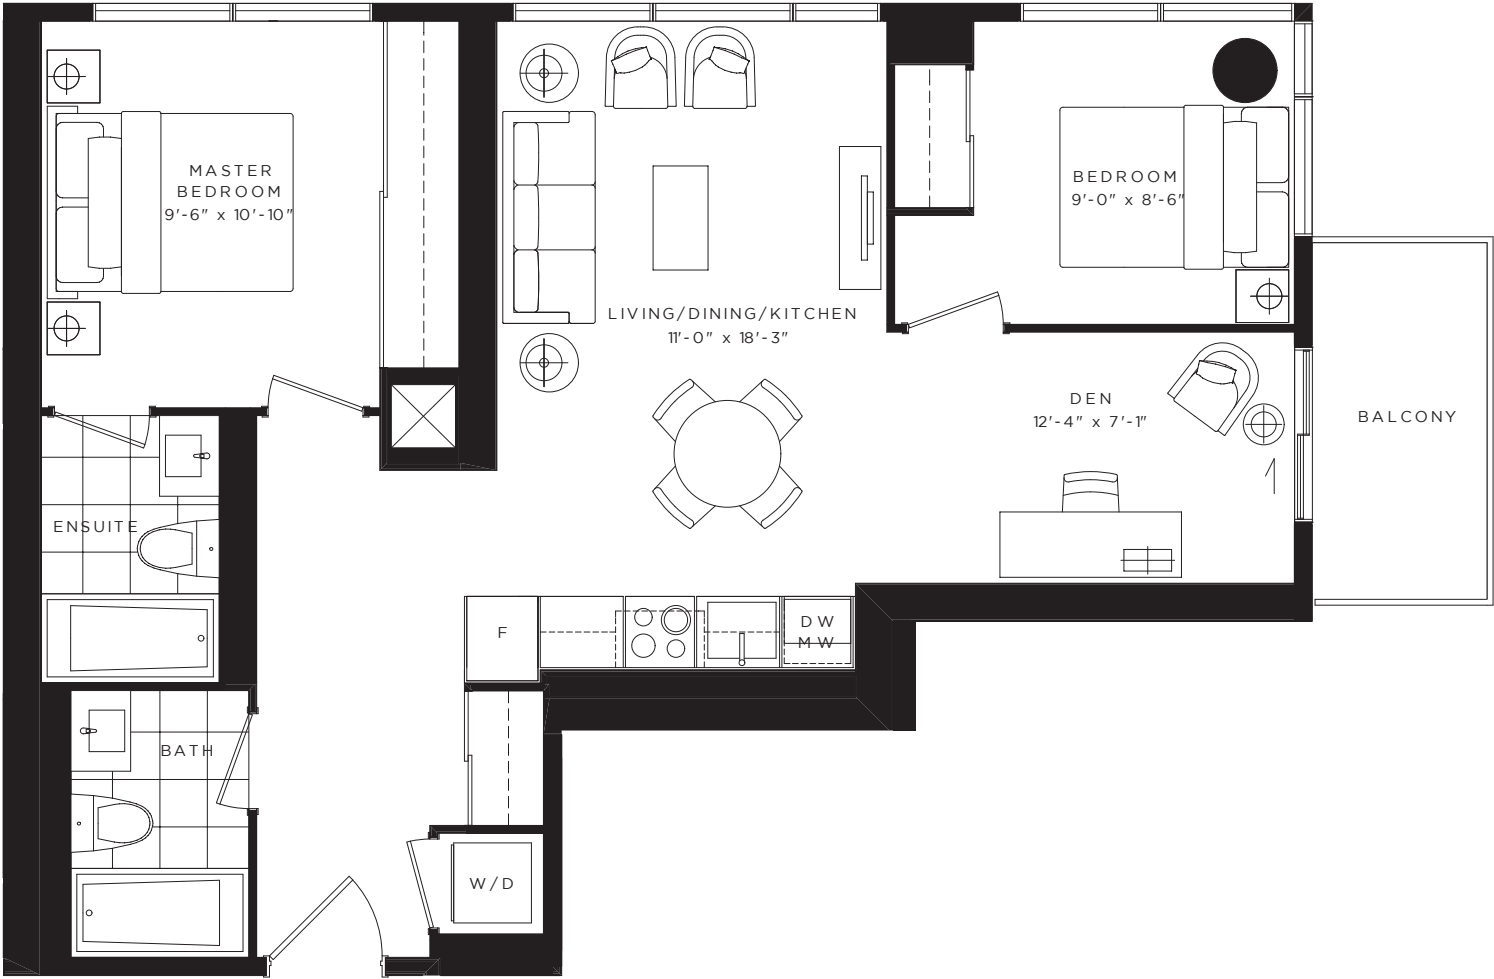

# ROYAL

TWO BEDROOM + DEN 796 SQ. FT.

FEATURED ON:

condoblvd.com  
(877) 60-CONDO

All dimensions, specifications and drawings are approximate. Furniture not included. Actual square footage may vary from the stated floor plan. E. & O. E.

FLOORS 25 - 52