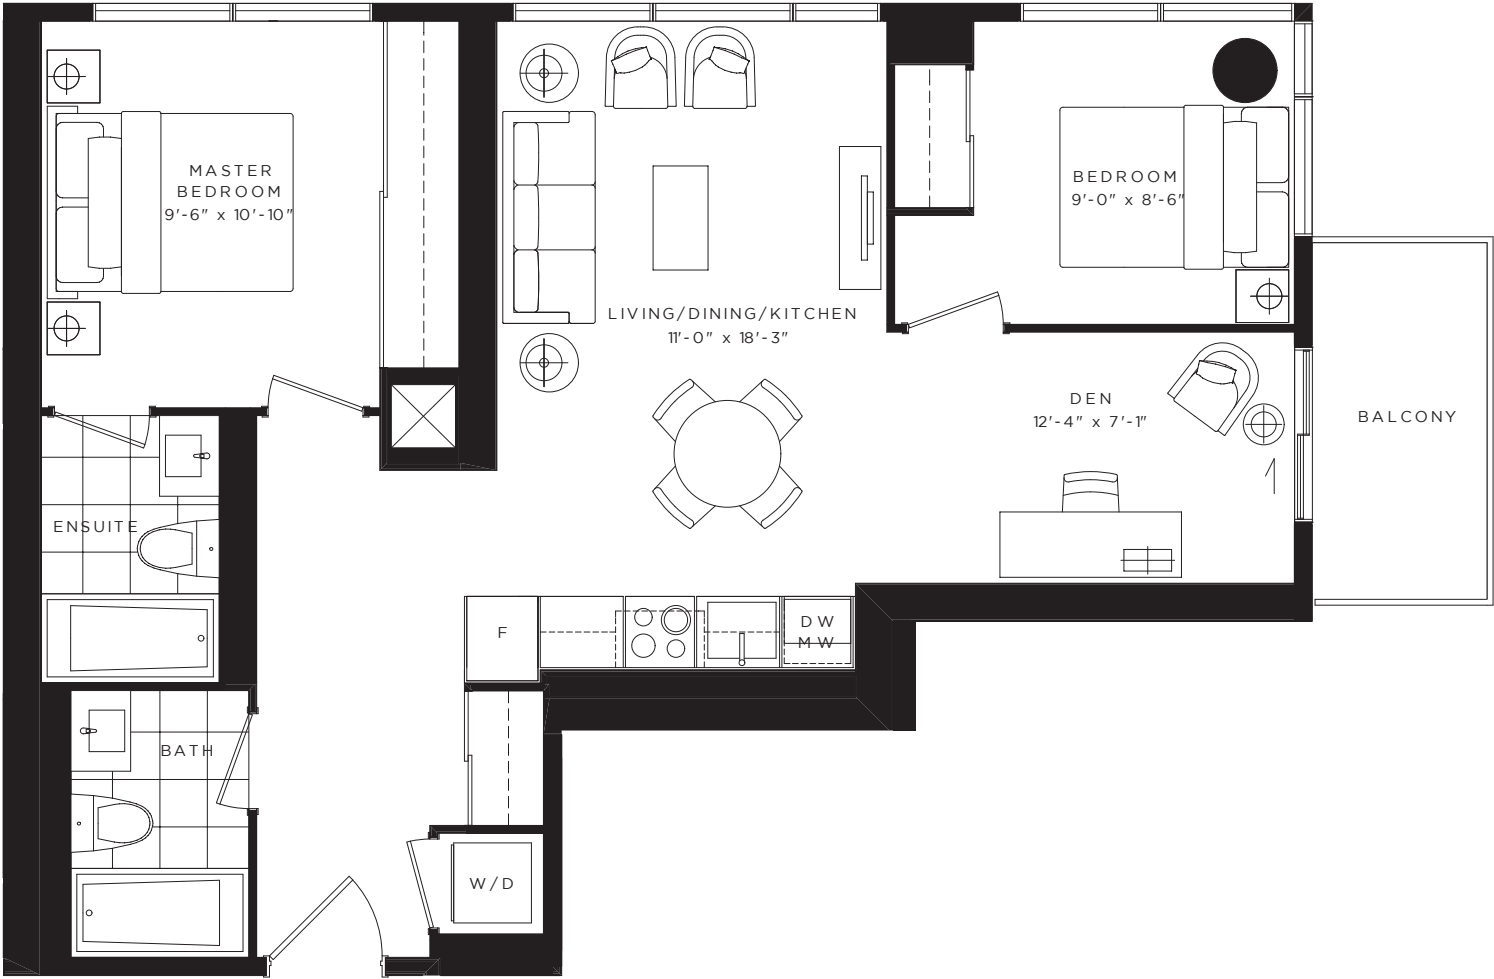

ROYAL

TWO BEDROOM + DEN 796 SQ. FT.

FEATURED ON:

condoblvd.com
(877) 60-CONDO

All dimensions, specifications and drawings are approximate. Furniture not included. Actual square footage may vary from the stated floor plan. E. & O. E.

FLOORS 25 - 52