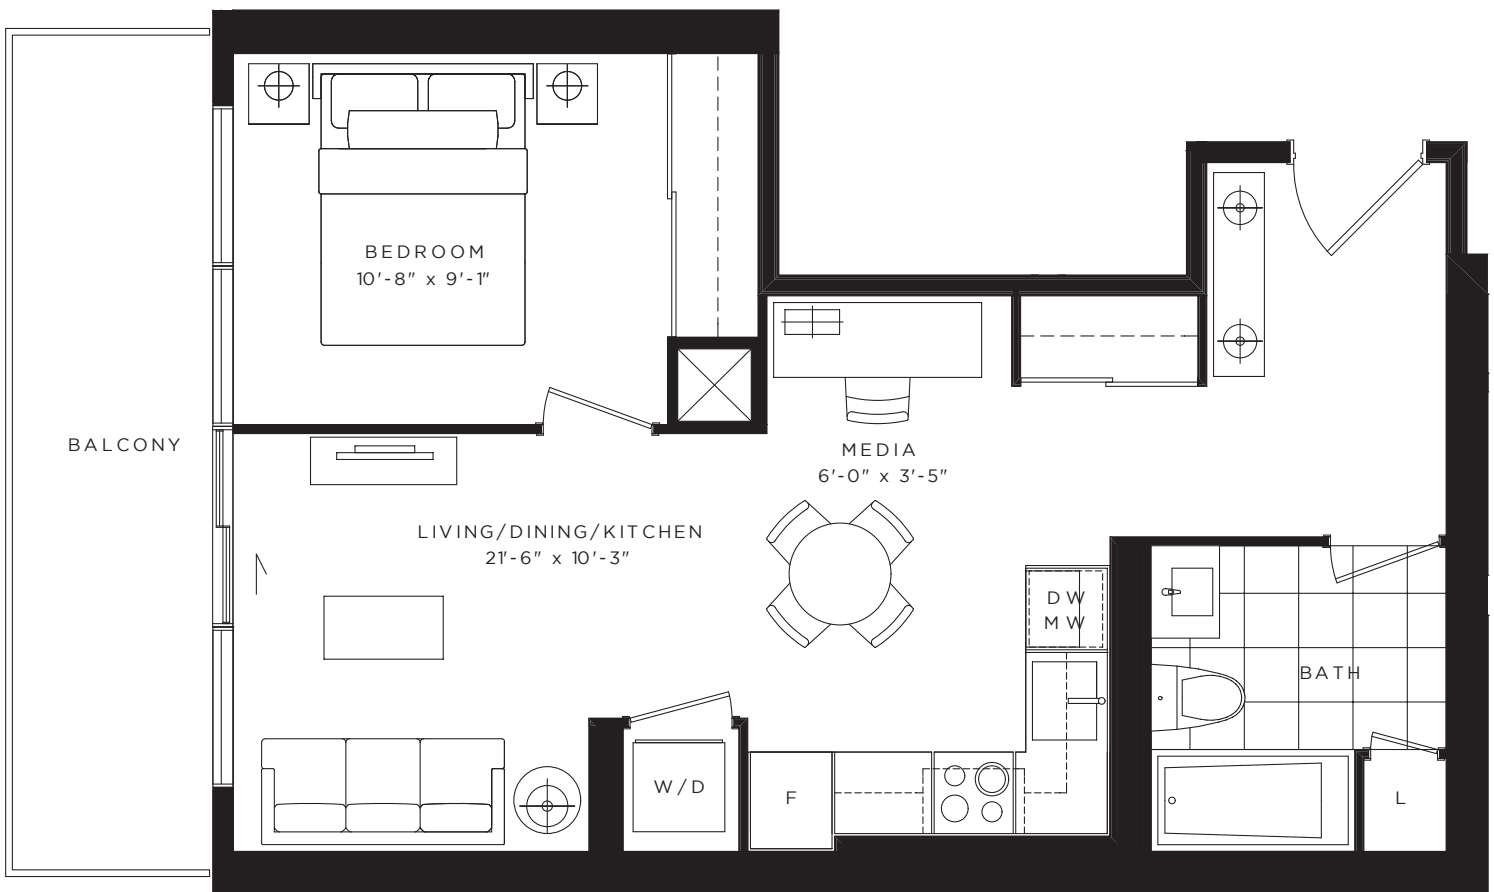

PURE

ONE BEDROOM + MEDIA 560 SQ. FT.

FLOORS 8 - 52

FEATURED ON:

condoblvd.com
(877) 60-CONDO

All dimensions, specifications and drawings are approximate. Furniture not included. Actual square footage may vary from the stated floor plan. E. & O. E.