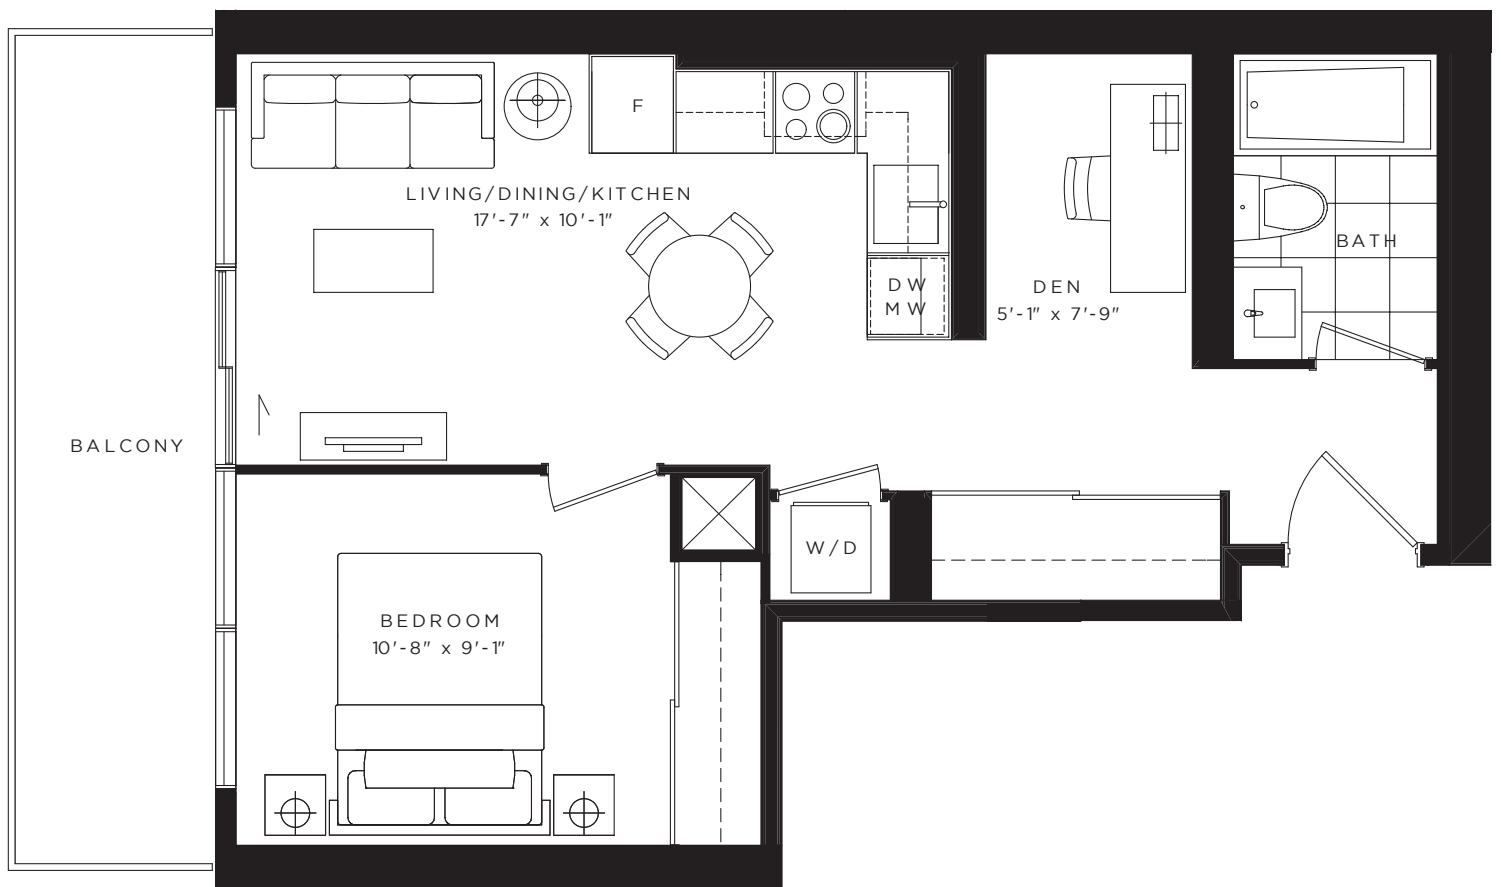

# PEARL

ONE BEDROOM + DEN 524 SQ. FT.

FEATURED ON:

condoblvd.com  
(877) 60-CONDO