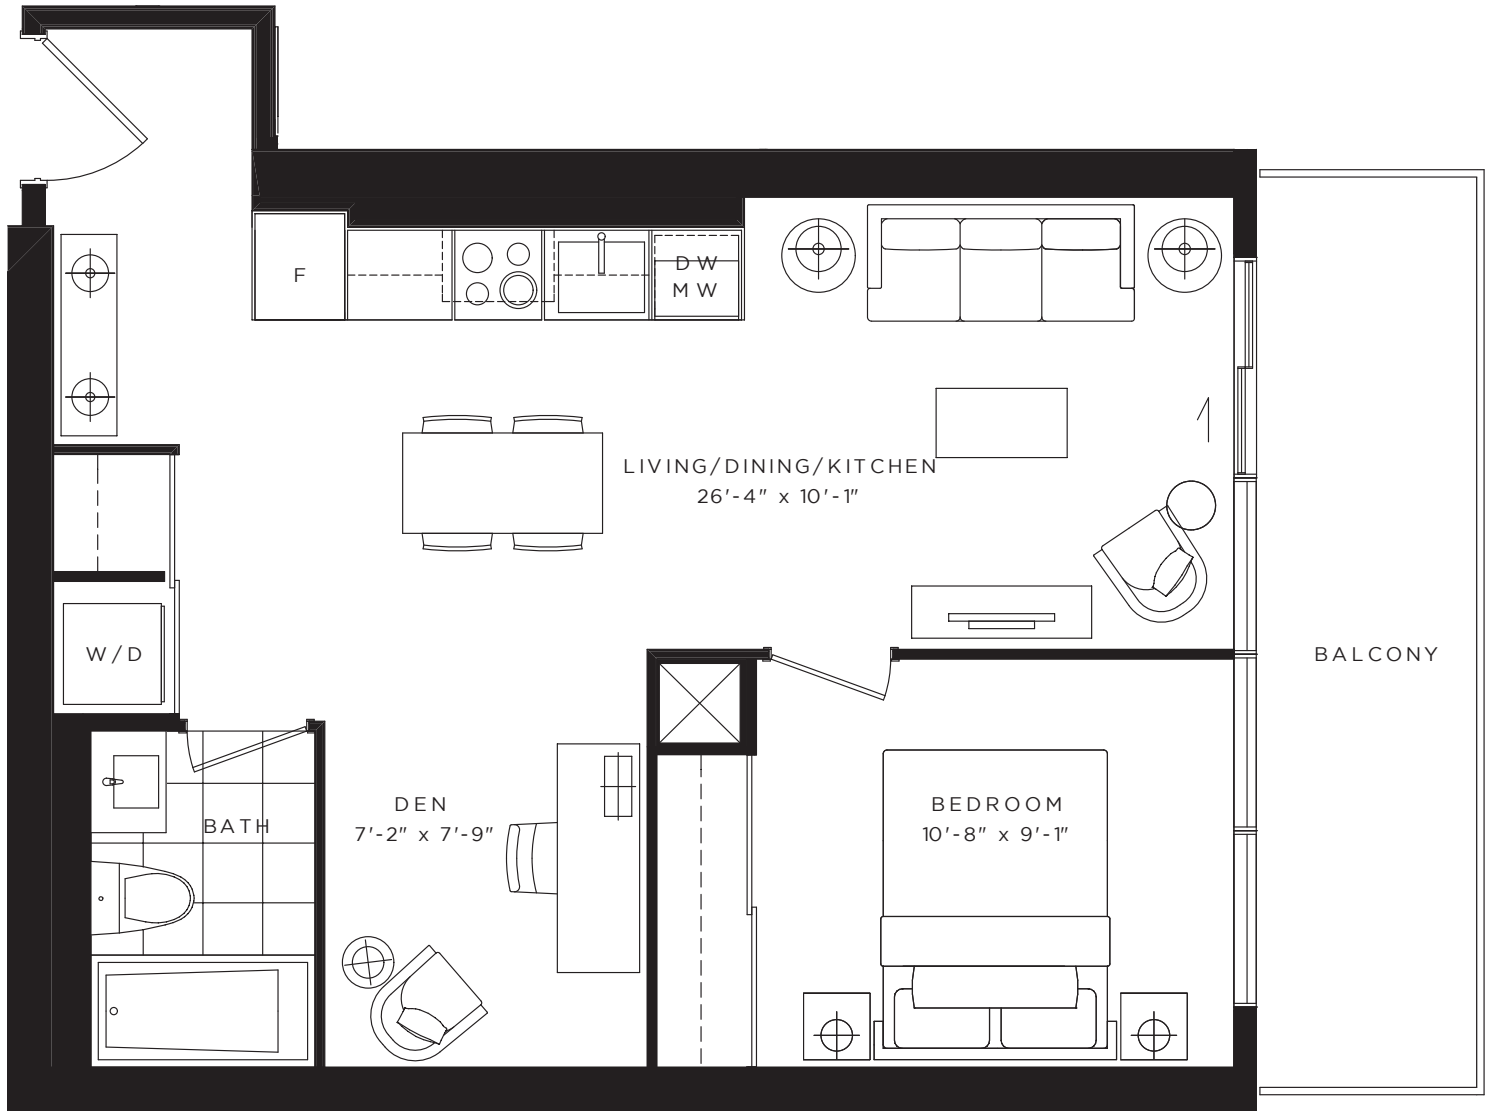

ORCHID

ONE BEDROOM + DEN 590 SQ. FT.

FEATURED ON:

condoblvd.com
(877) 60-CONDO