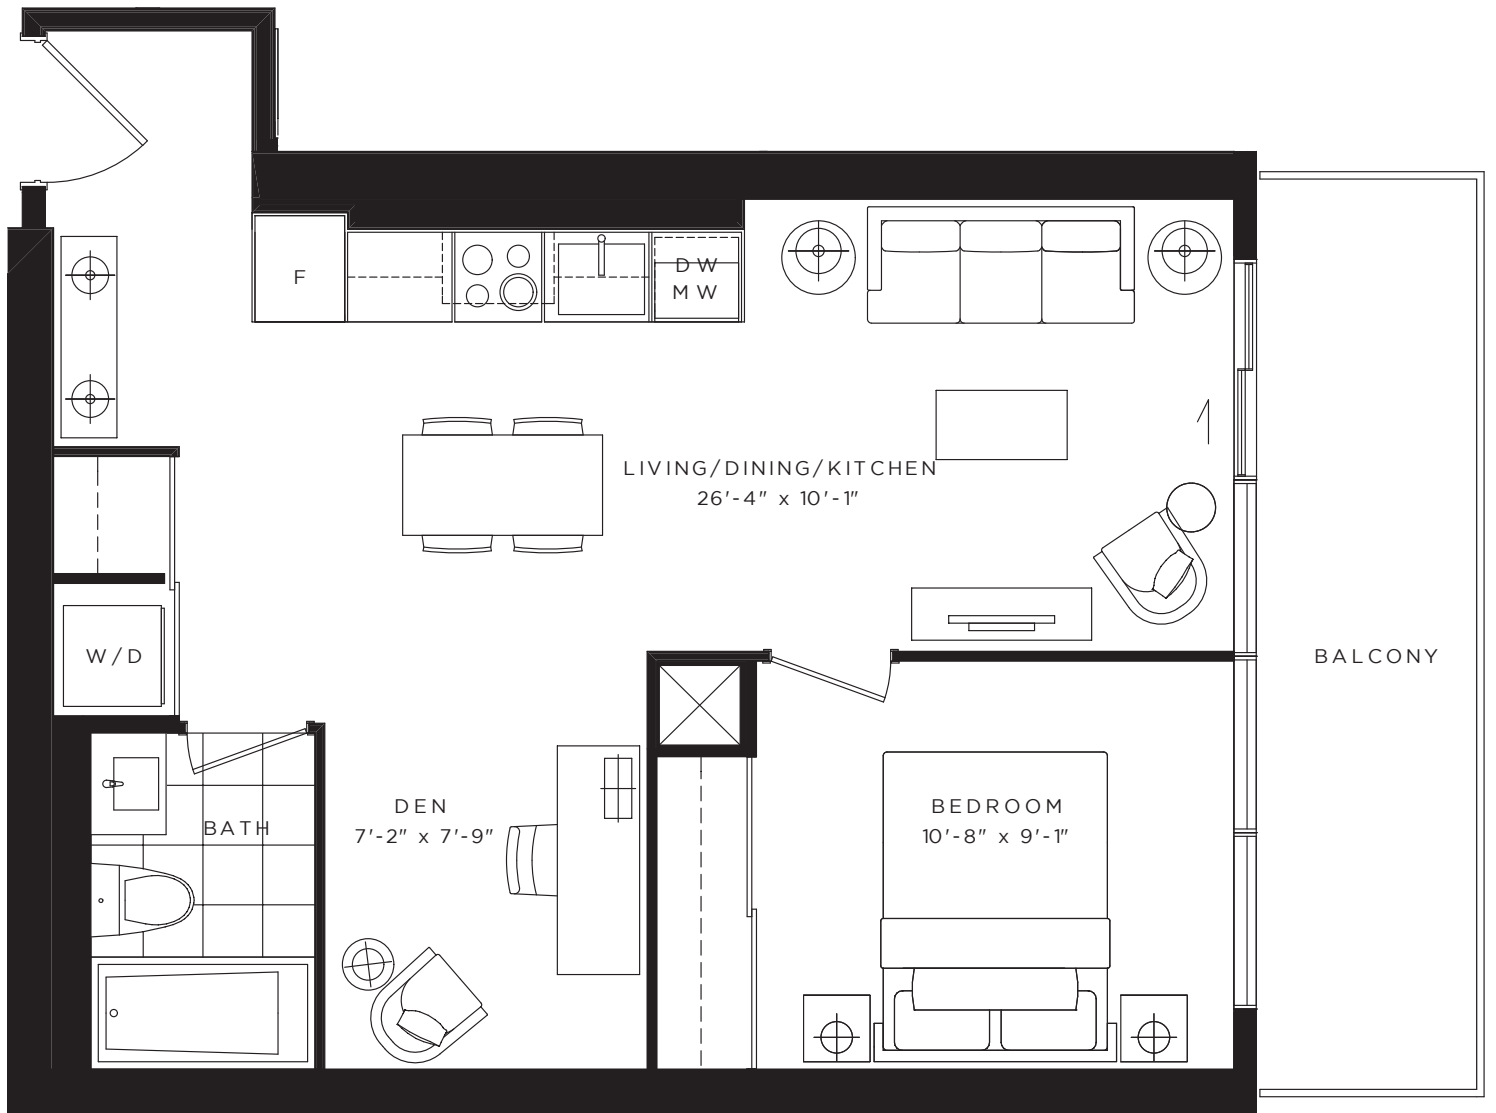

ORCHID

ONE BEDROOM + DEN 590 SQ. FT.

FEATURED ON:

condoblvd.com
(877) 60-CONDO