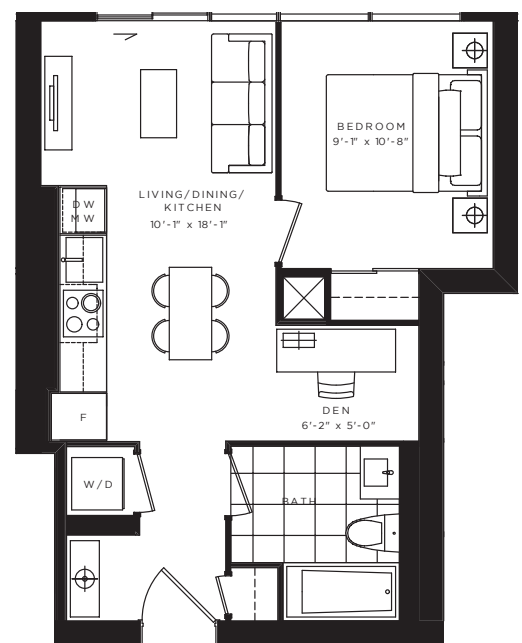

JASMINE

ONE BEDROOM + DEN 497 SQ. FT.

FLOORS 16 - 52

JASMINE B. FLOORS 8 - 15

FLOORS 8 - 52

FEATURED ON:

condoblvd.com
(877) 60-CONDO