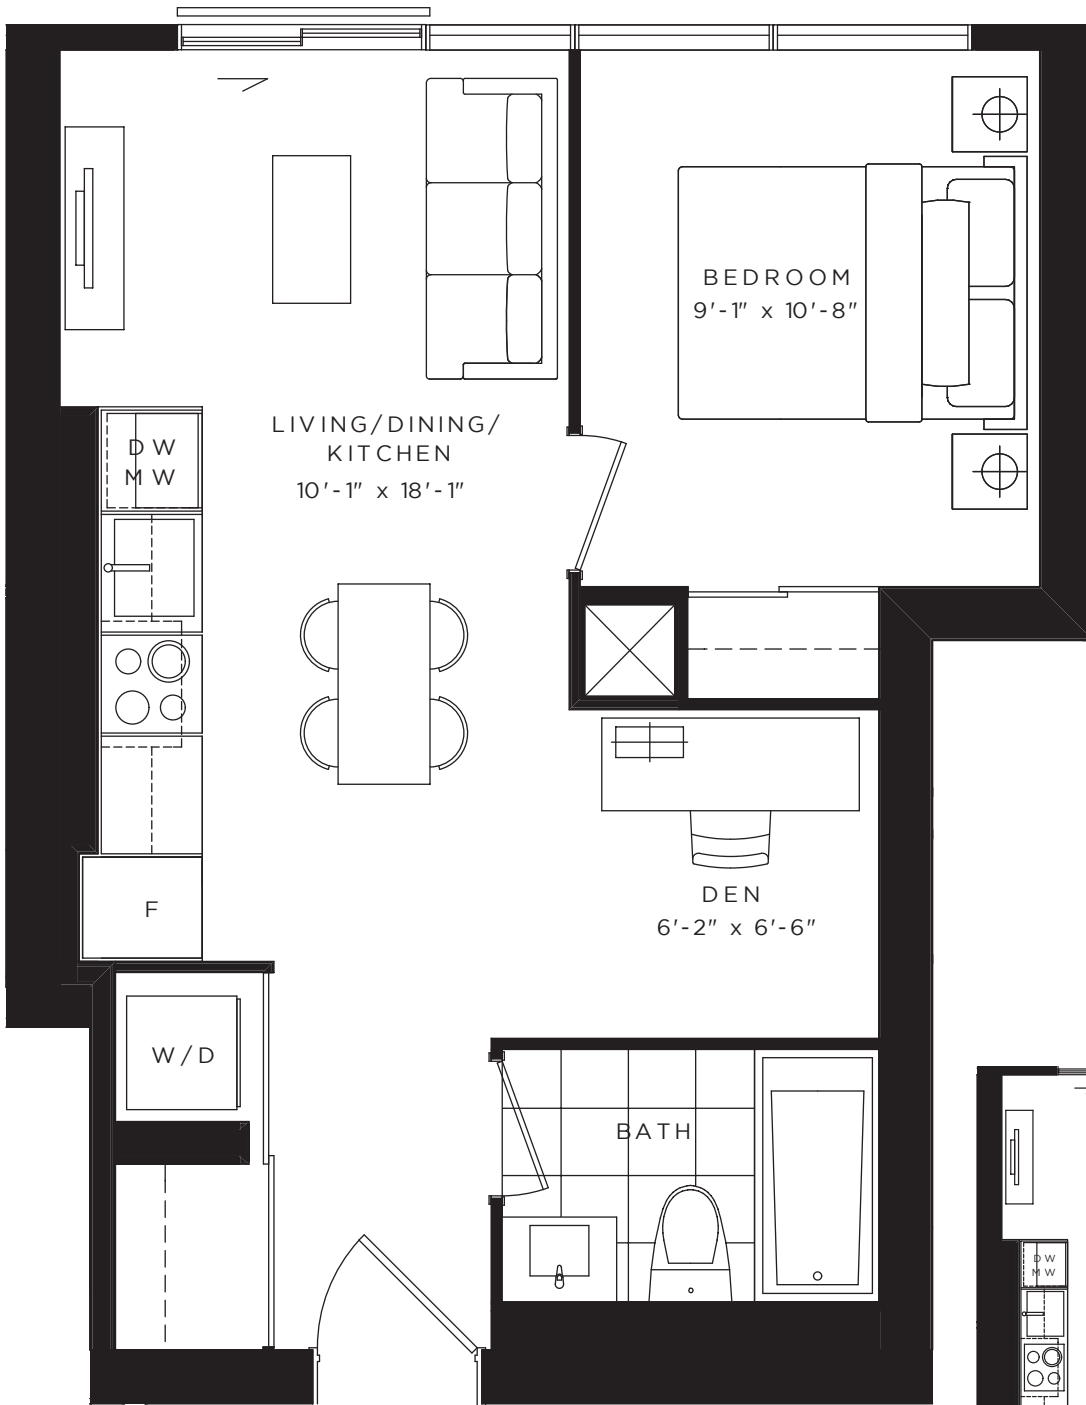

JASMINE

ONE BEDROOM + DEN 497 SQ. FT.

FLOORS 16 - 52

JASMINE B. FLOORS 8 - 15

FLOORS 8 - 52

FEATURED ON:

condoblvd.com
(877) 60-CONDO