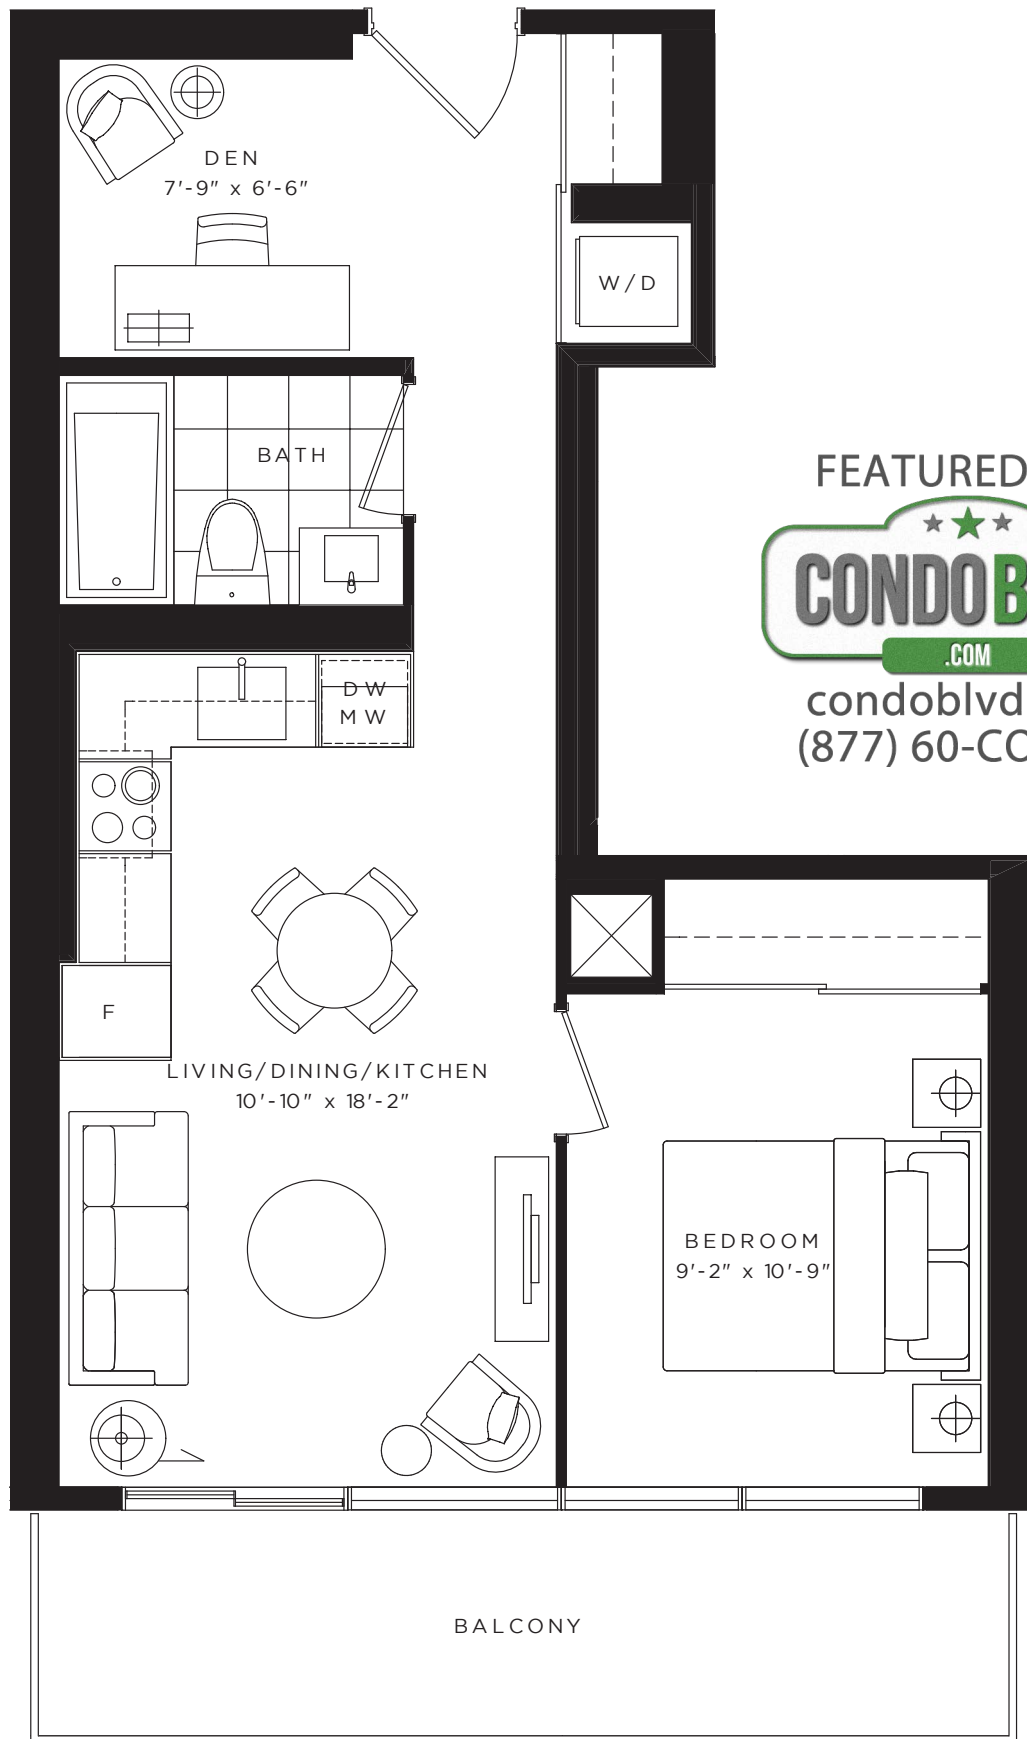

JADE

ONE BEDROOM + DEN 536 SQ. FT.

FEATURED ON:

condoblvd.com
(877) 60-CONDO

FLOORS 8 - 52

All dimensions, specifications and drawings are approximate. Furniture not included. Actual square footage may vary from the stated floor plan. E. & O. E.