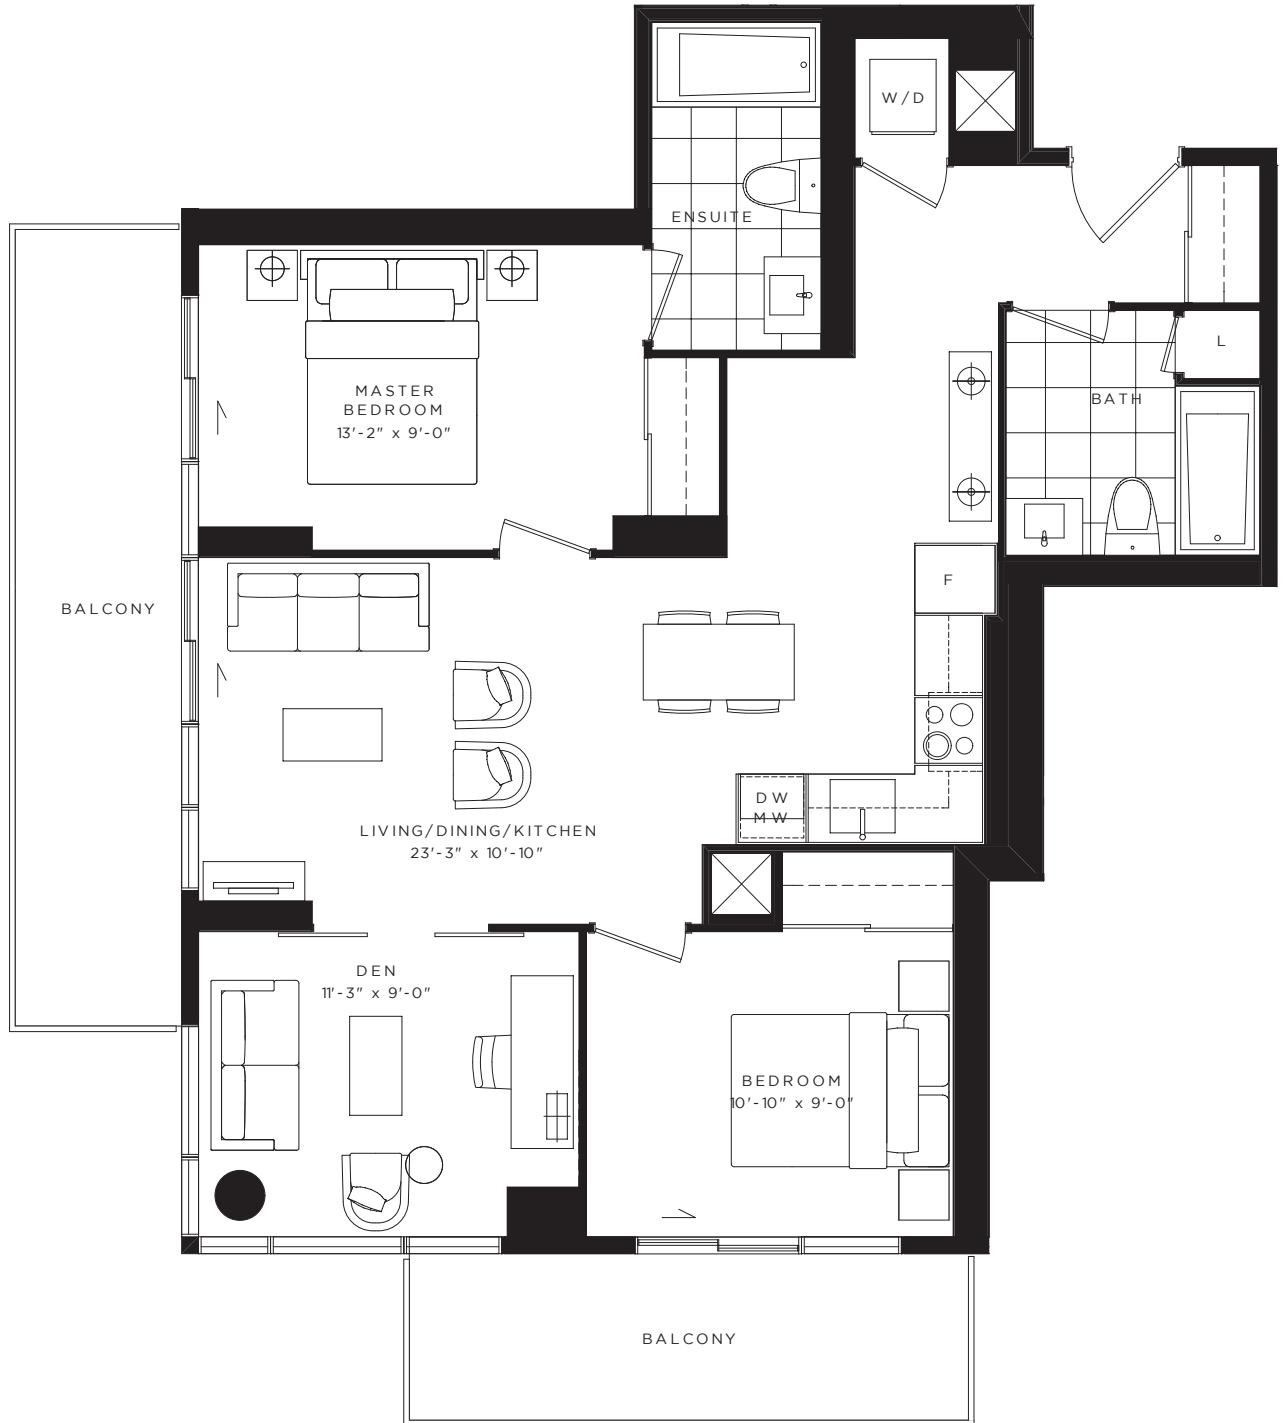

# IMPERIAL

TWO BEDROOM + DEN/3 BEDROOM 903 SQ. FT.

IMPERIAL B.  
THREE BEDROOM OPTION