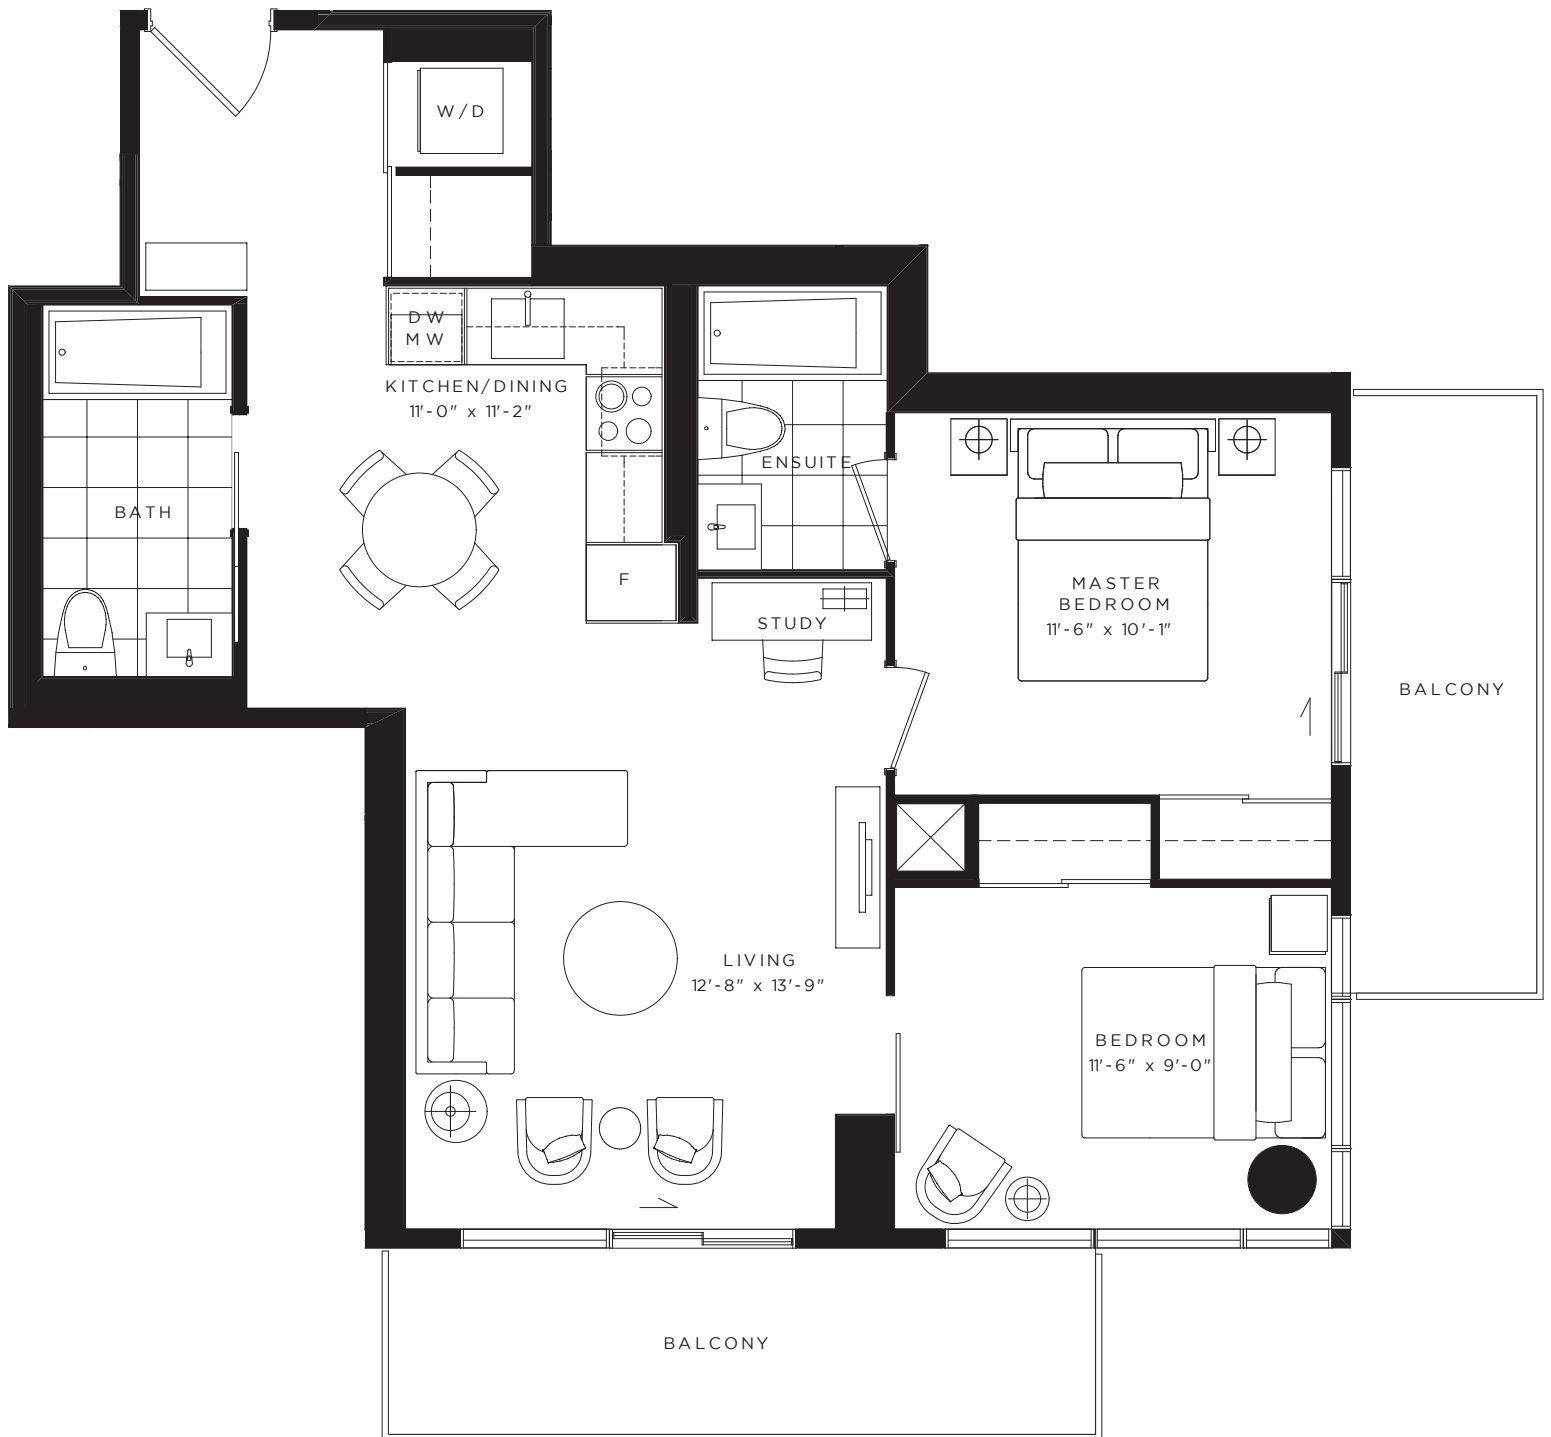

EMERALD

TWO BEDROOM + STUDY 808 SQ. FT.

FLOORS 8 - 52

FEATURED ON:

condoblvd.com
(877) 60-CONDO

All dimensions, specifications and drawings are approximate. Furniture not included. Actual square footage may vary from the stated floor plan. E. & O. E.