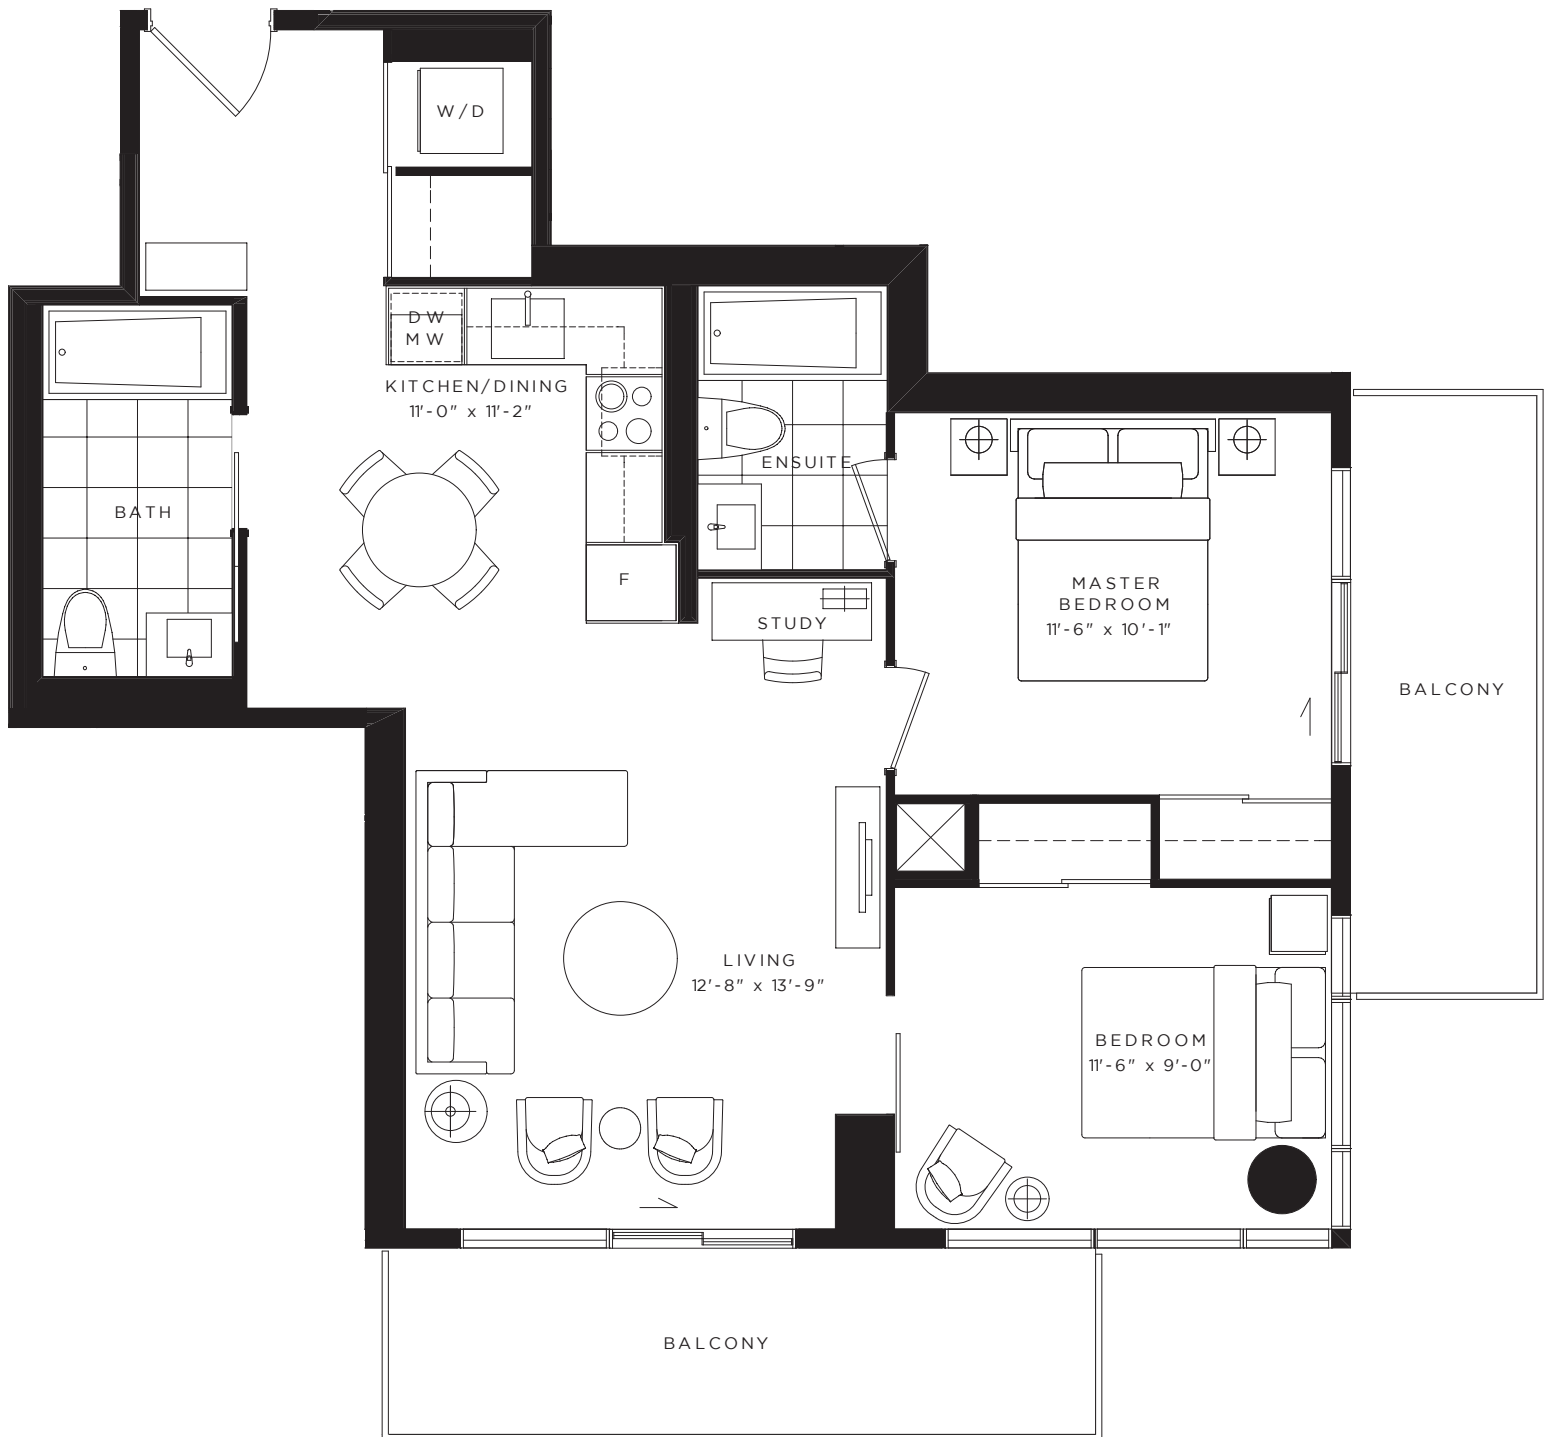

# EMERALD

TWO BEDROOM + STUDY 808 SQ. FT.

FLOORS 8 - 52

FEATURED ON:

condoblvd.com  
(877) 60-CONDO

All dimensions, specifications and drawings are approximate. Furniture not included. Actual square footage may vary from the stated floor plan. E. & O. E.