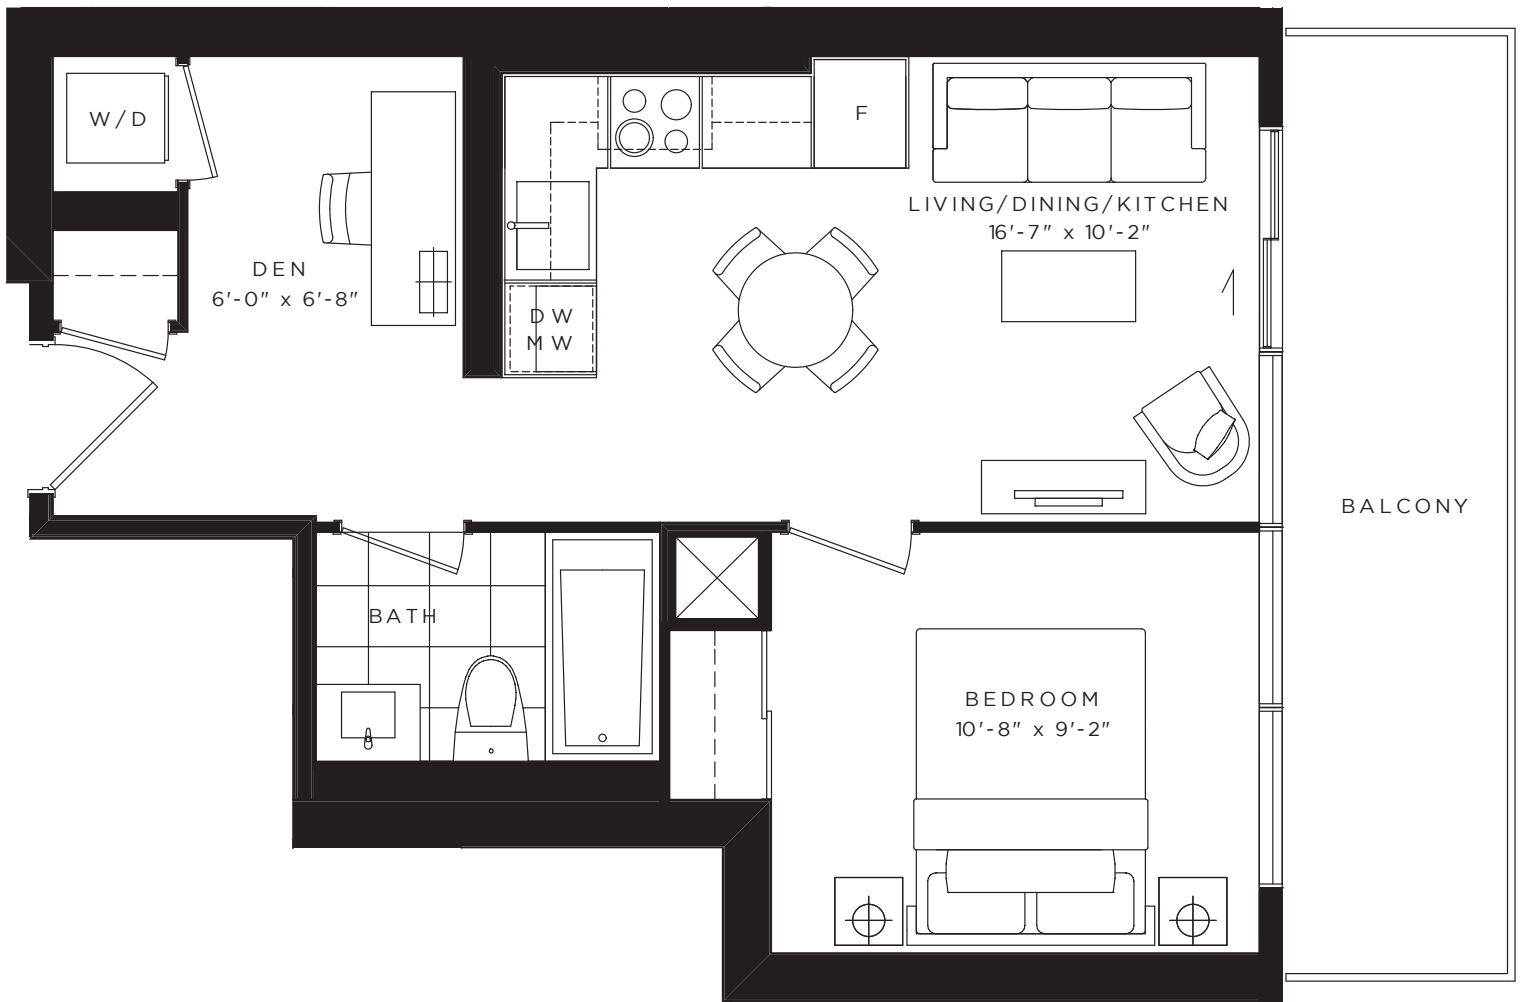

CRIMSON

ONE BEDROOM + DEN 476 SQ. FT.

FEATURED ON:

condoblvd.com
(877) 60-CONDO