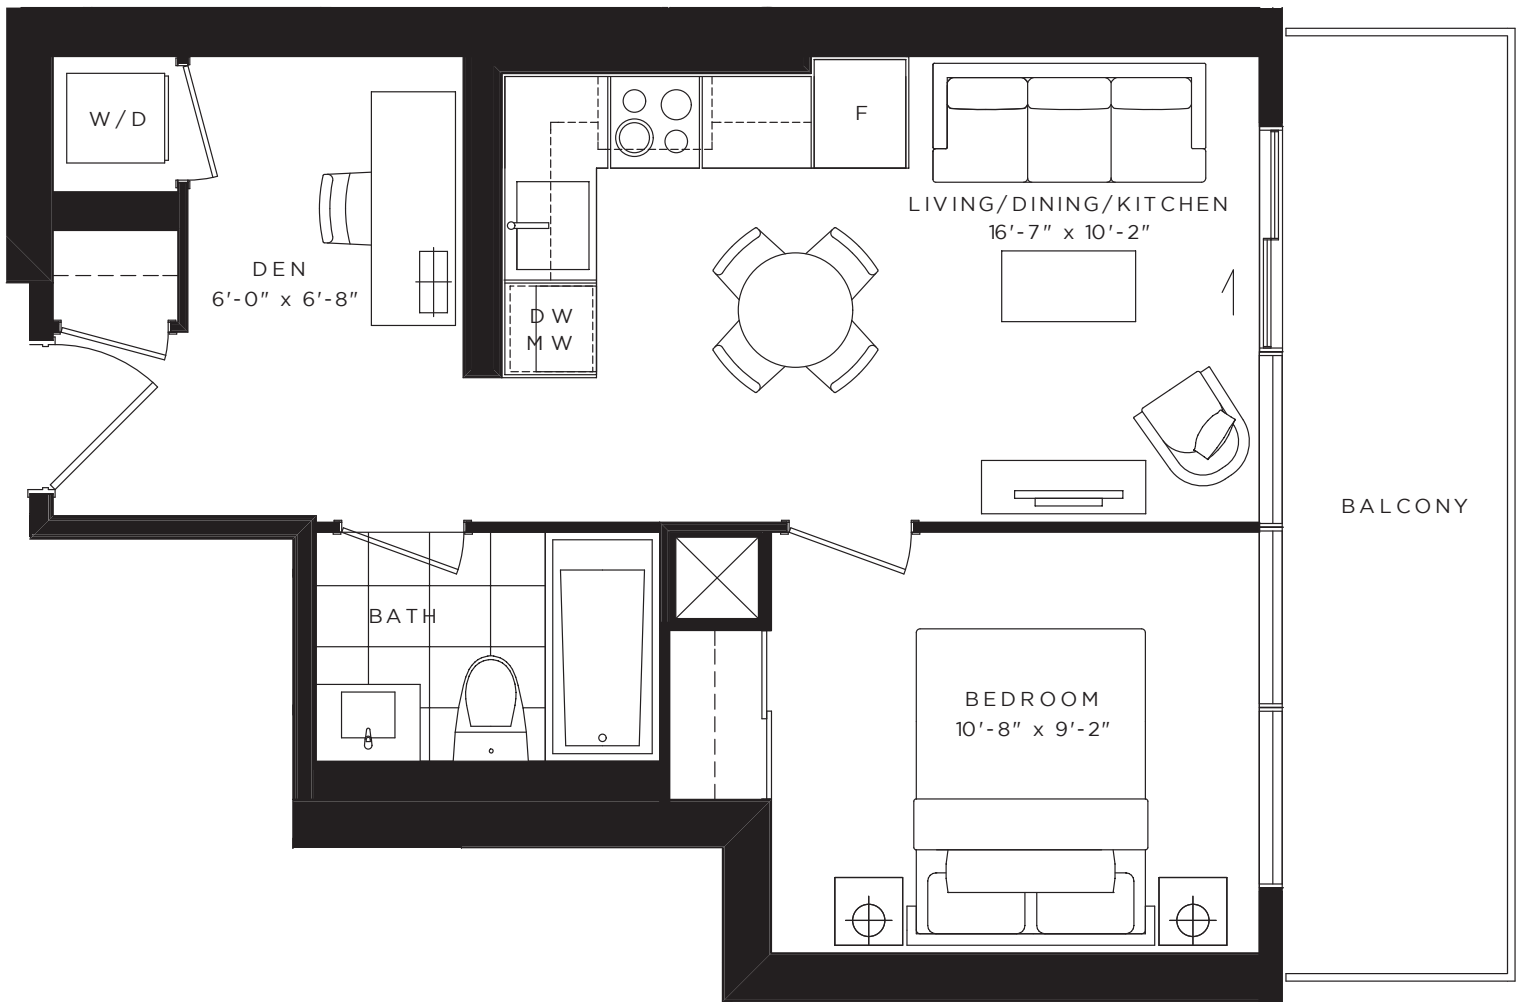

# CRIMSON

ONE BEDROOM + DEN 476 SQ. FT.

FEATURED ON:

condoblvd.com  
(877) 60-CONDO