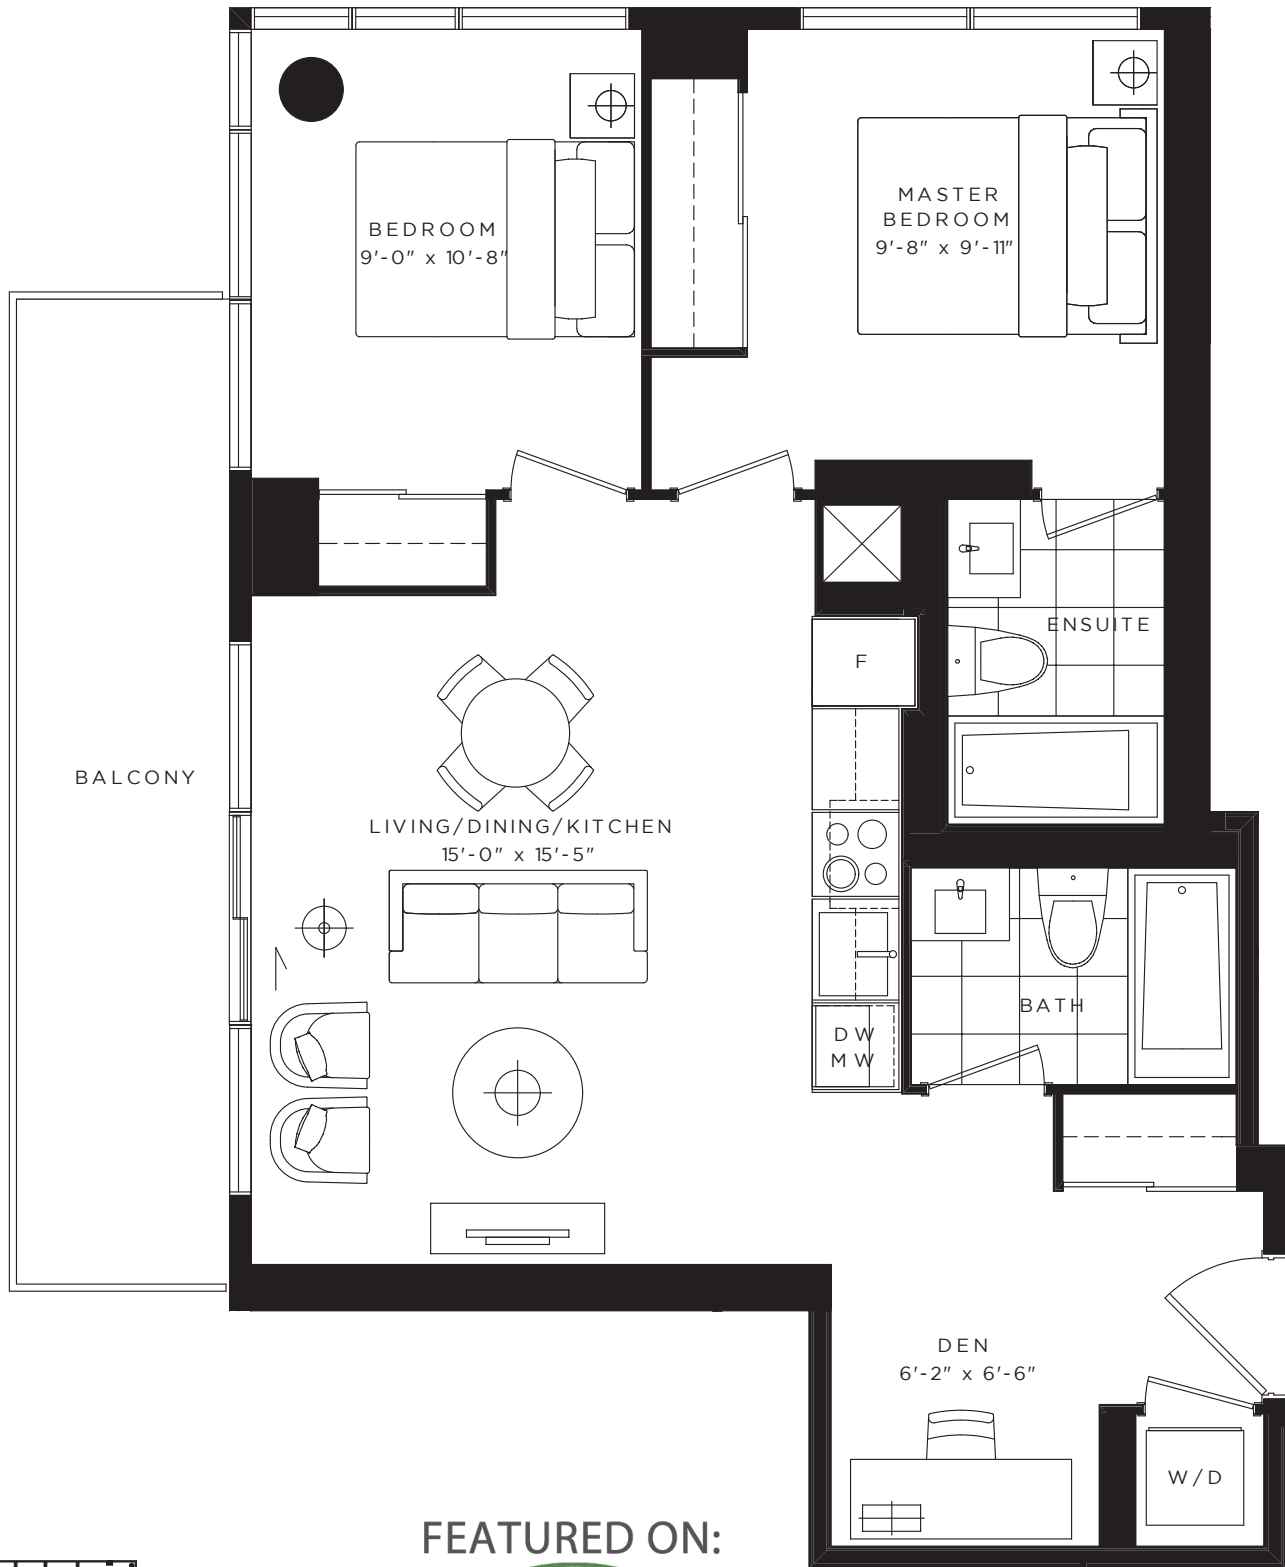

BLOSSOM

TWO BEDROOM + DEN 737 SQ. FT.

FEATURED ON:

condoblvd.com
(877) 60-CONDO

FLOORS 8 - 52

All dimensions, specifications and drawings are approximate. Furniture not included. Actual square footage may vary from the stated floor plan. E. & O. E.