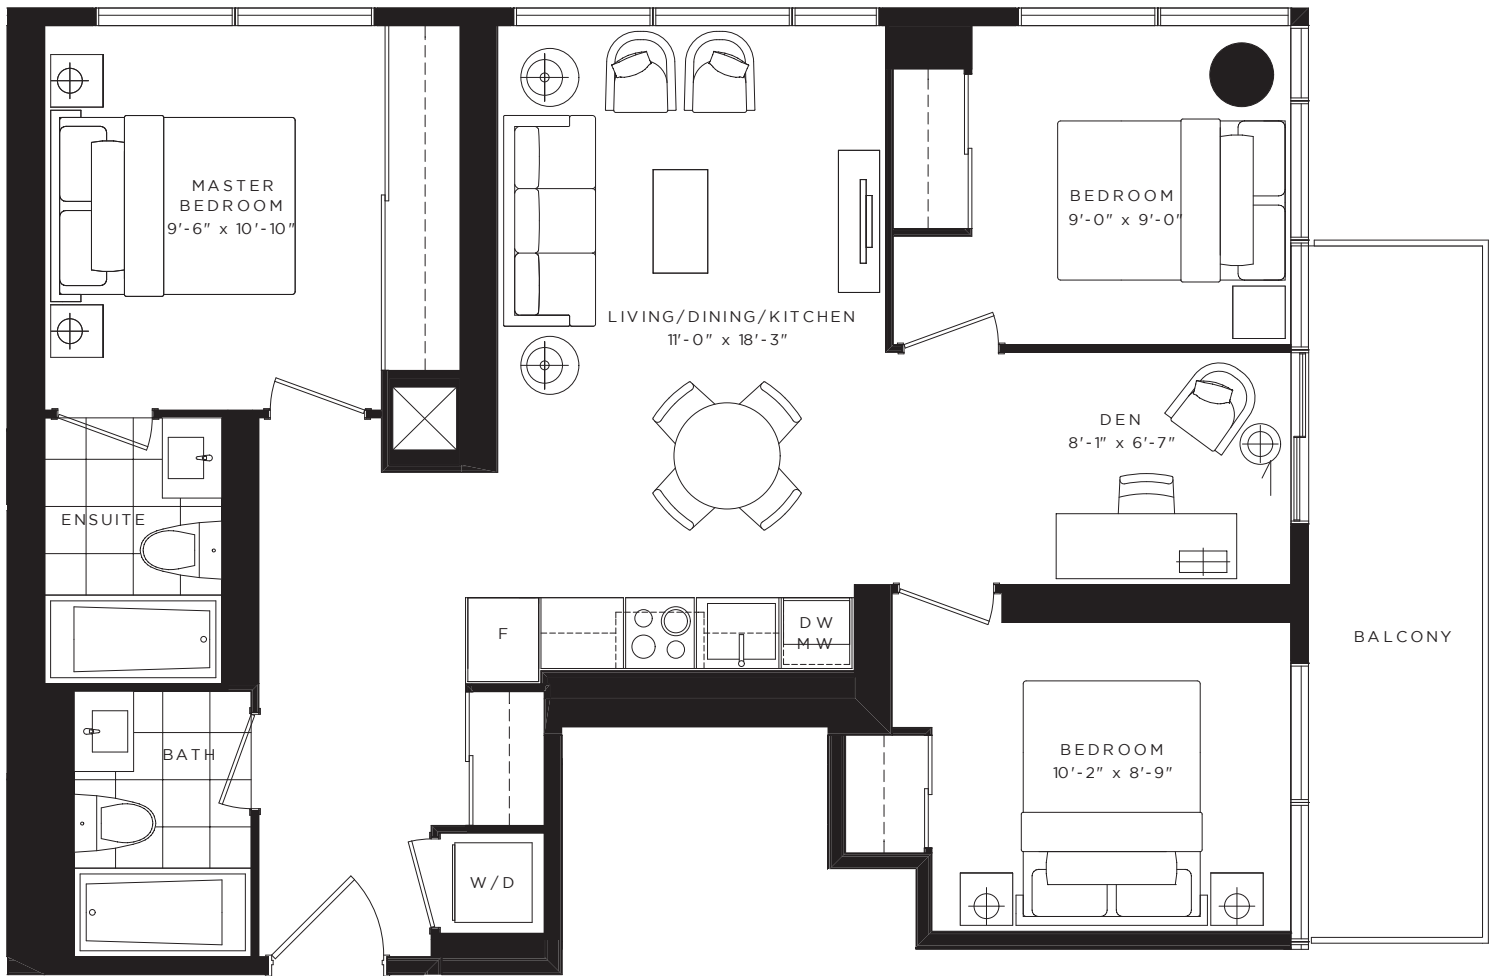

# BERGAMOT

THREE BEDROOM + DEN 913 SQ. FT.

FLOORS 8 - 24

FEATURED ON:

condoblvd.com  
(877) 60-CONDO

All dimensions, specifications and drawings are approximate. Furniture not included. Actual square footage may vary from the stated floor plan. E. & O. E.