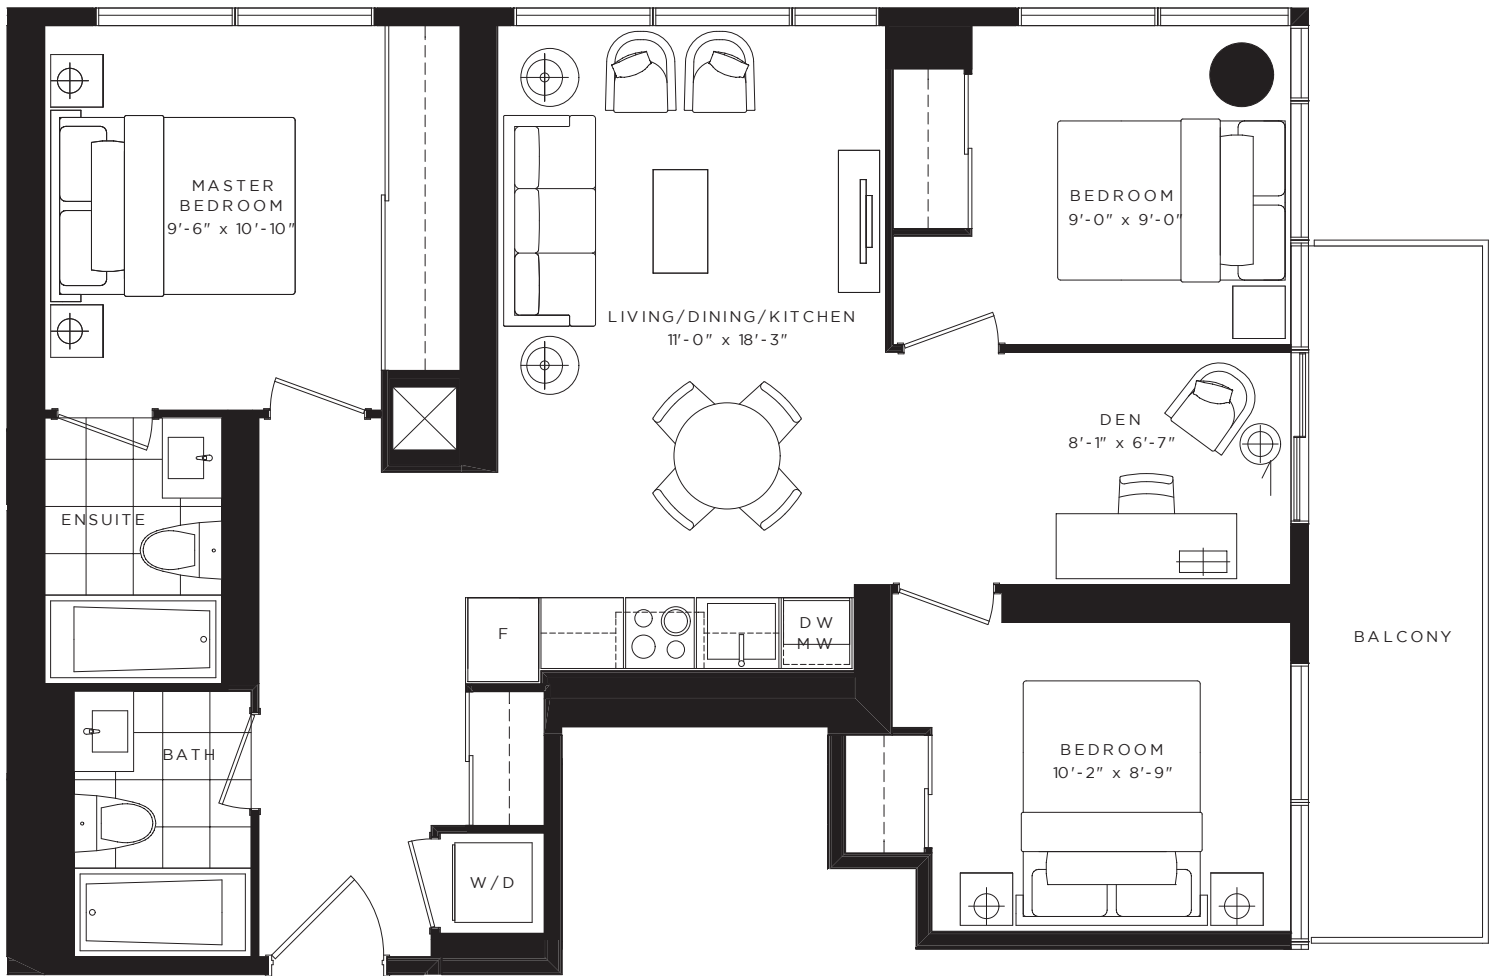

BERGAMOT

THREE BEDROOM + DEN 913 SQ. FT.

FLOORS 8 - 24

FEATURED ON:

condoblvd.com
(877) 60-CONDO

All dimensions, specifications and drawings are approximate. Furniture not included. Actual square footage may vary from the stated floor plan. E. & O. E.