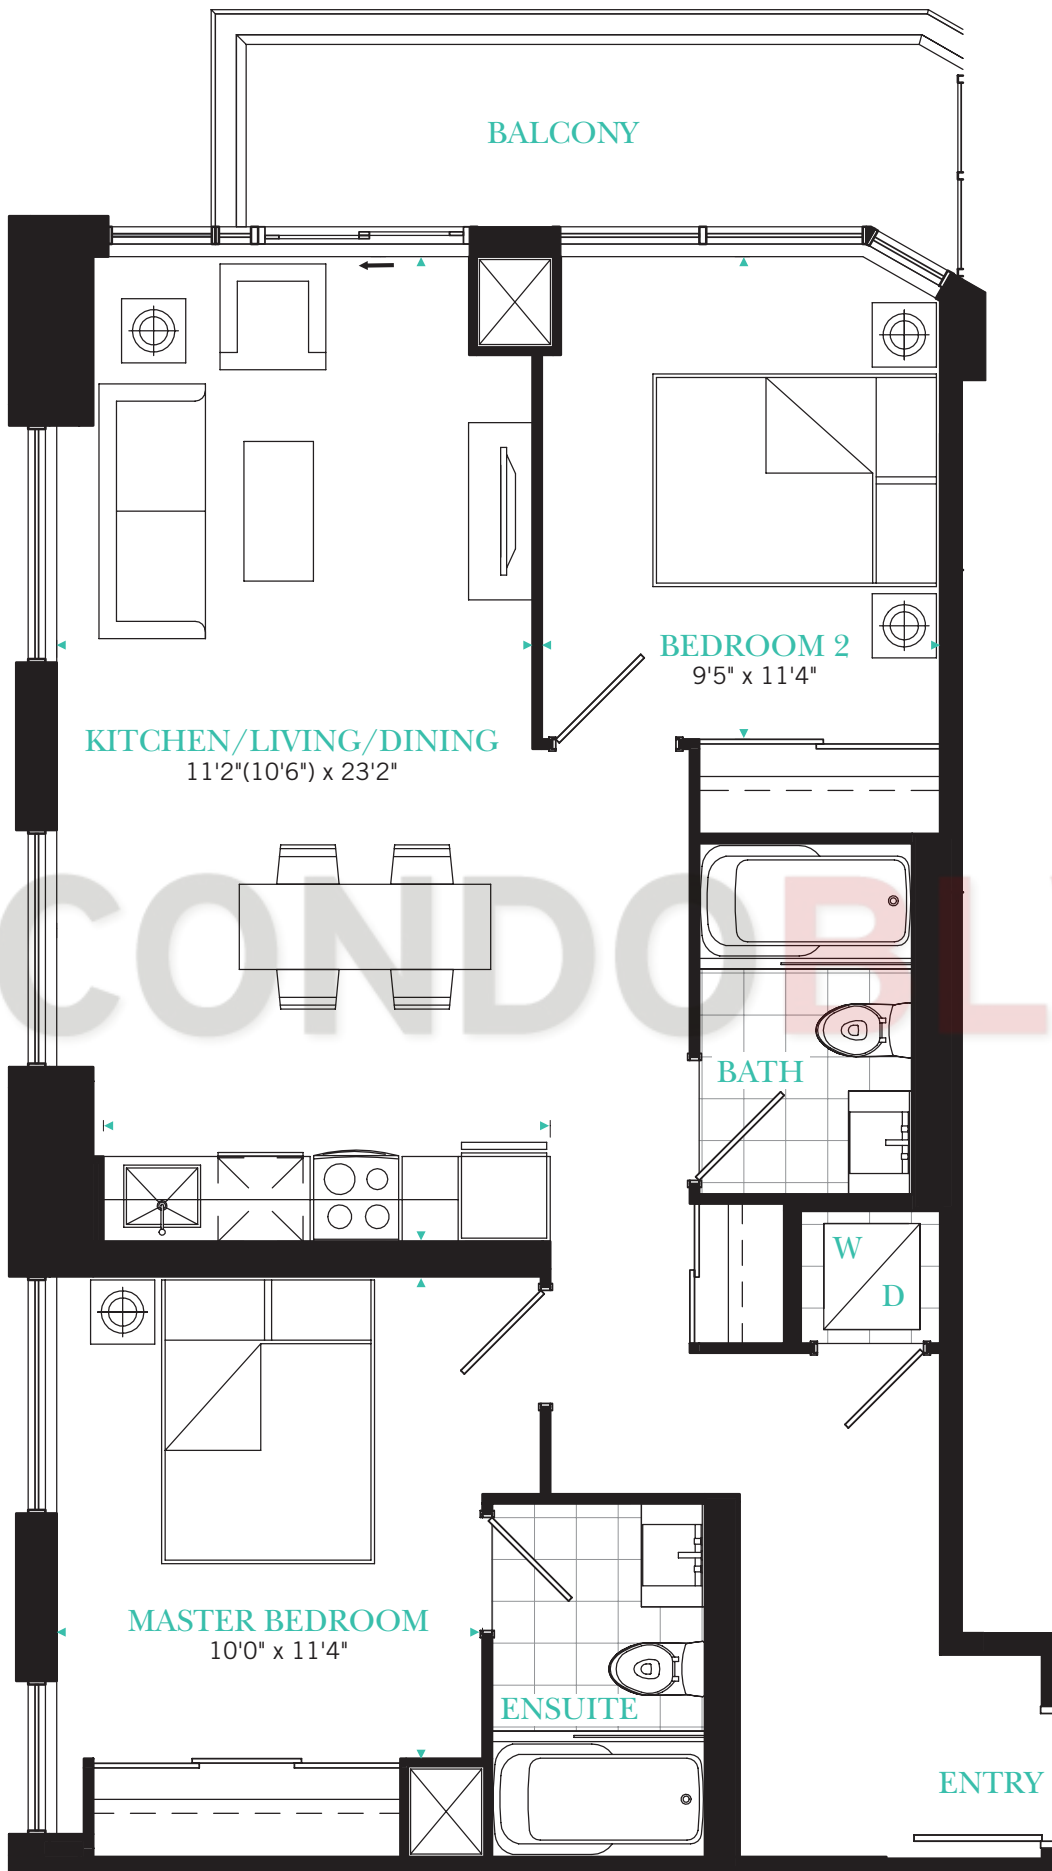

RESIDENCE SEVEN

2 BEDROOM

Suite Area: **870** SQ.FT.

Balcony Area: **73** SQ.FT.

Total Area: **943** SQ.FT.

All areas and stated room dimensions are approximate. Sizes and specifications are subject to change without notice. Actual living area and balcony/terraces may vary from floor stated areas. E. & O.E.