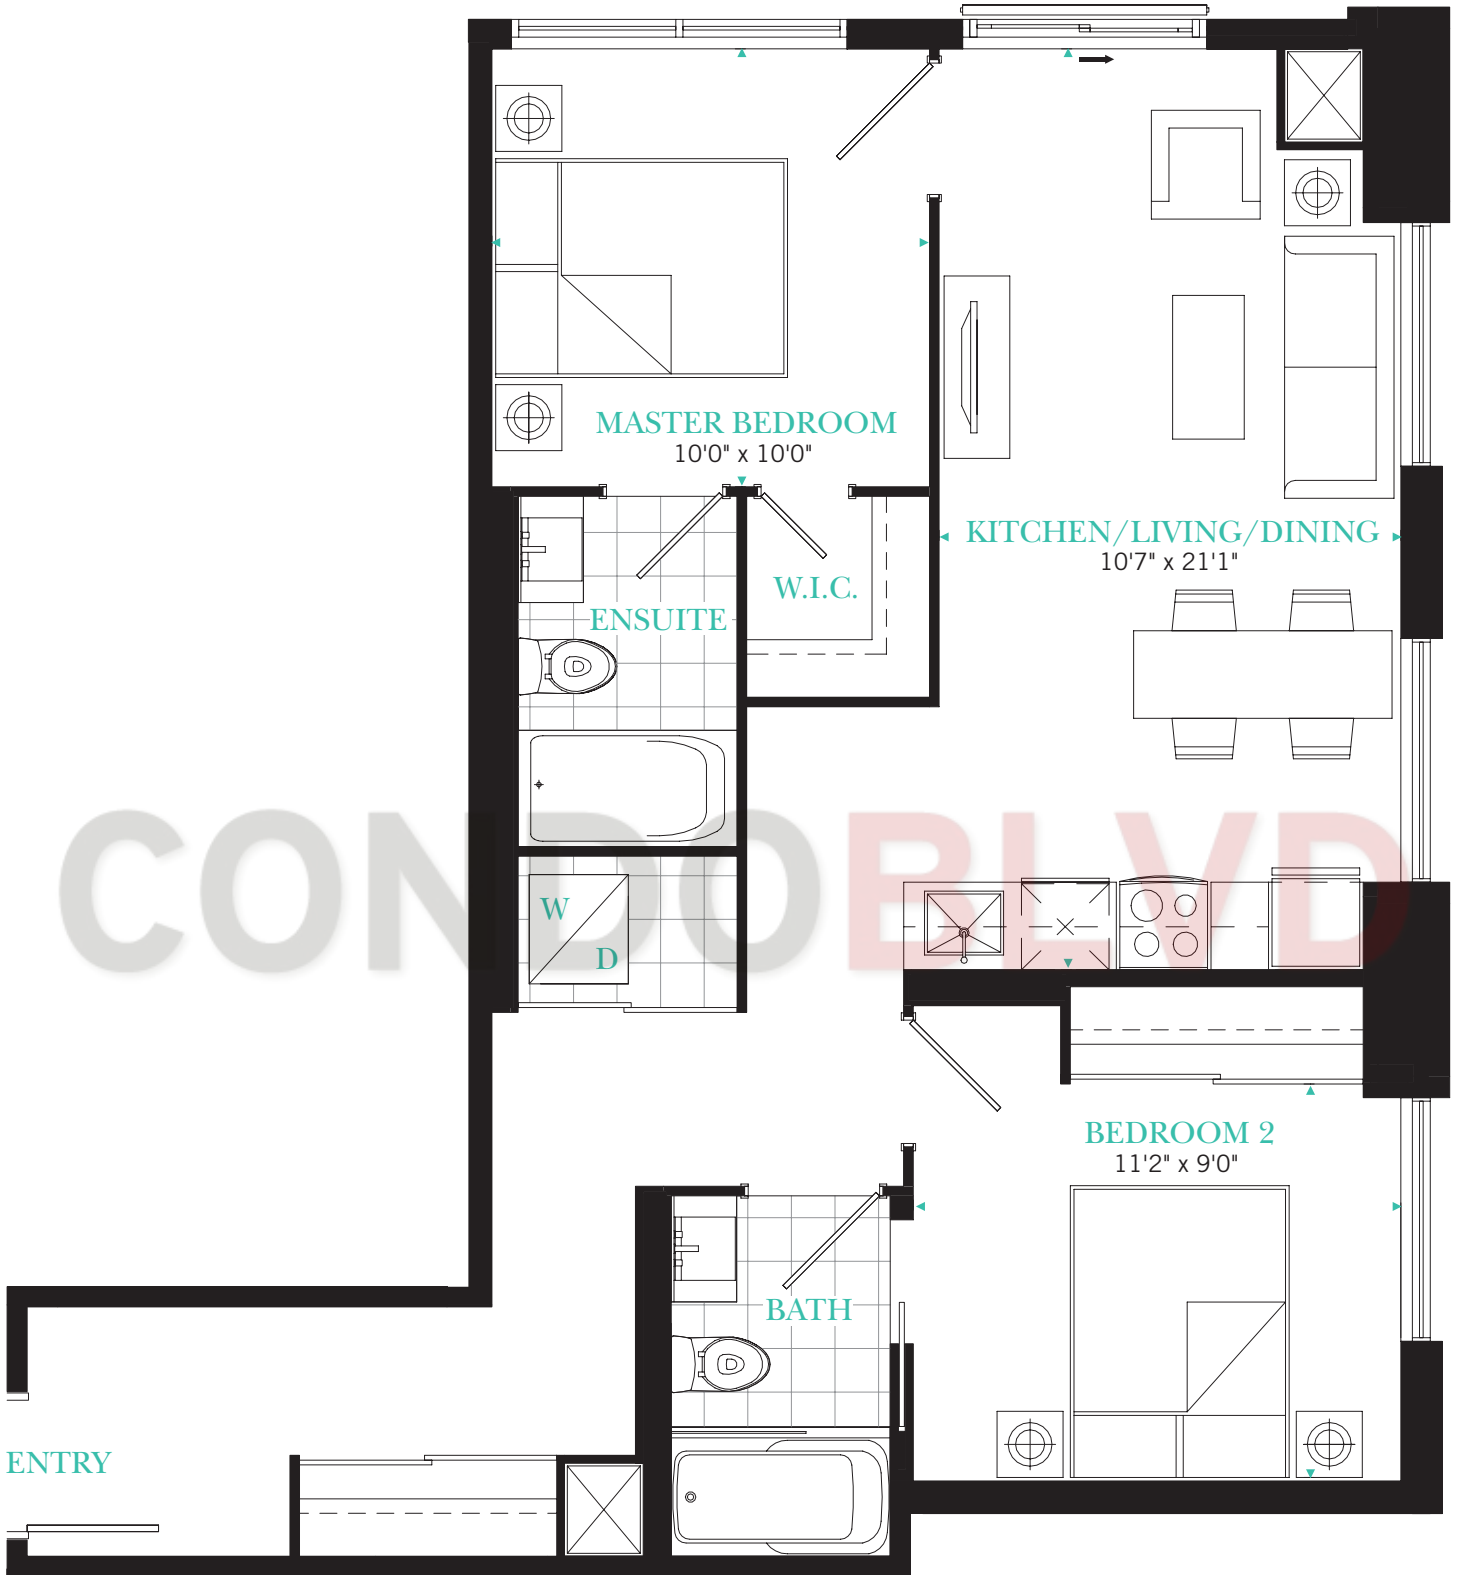

RESIDENCE FOUR

2 BEDROOM

Suite Area: **834** SQ.FT.

With Juliet Balcony

FLOOR 13

FLOOR 14-40

JOHN STREET

PEARL STREET

All areas and stated room dimensions are approximate. Sizes and specifications are subject to change without notice. Actual living area and balcony/terraces may vary from floor stated areas. E. & O.E.