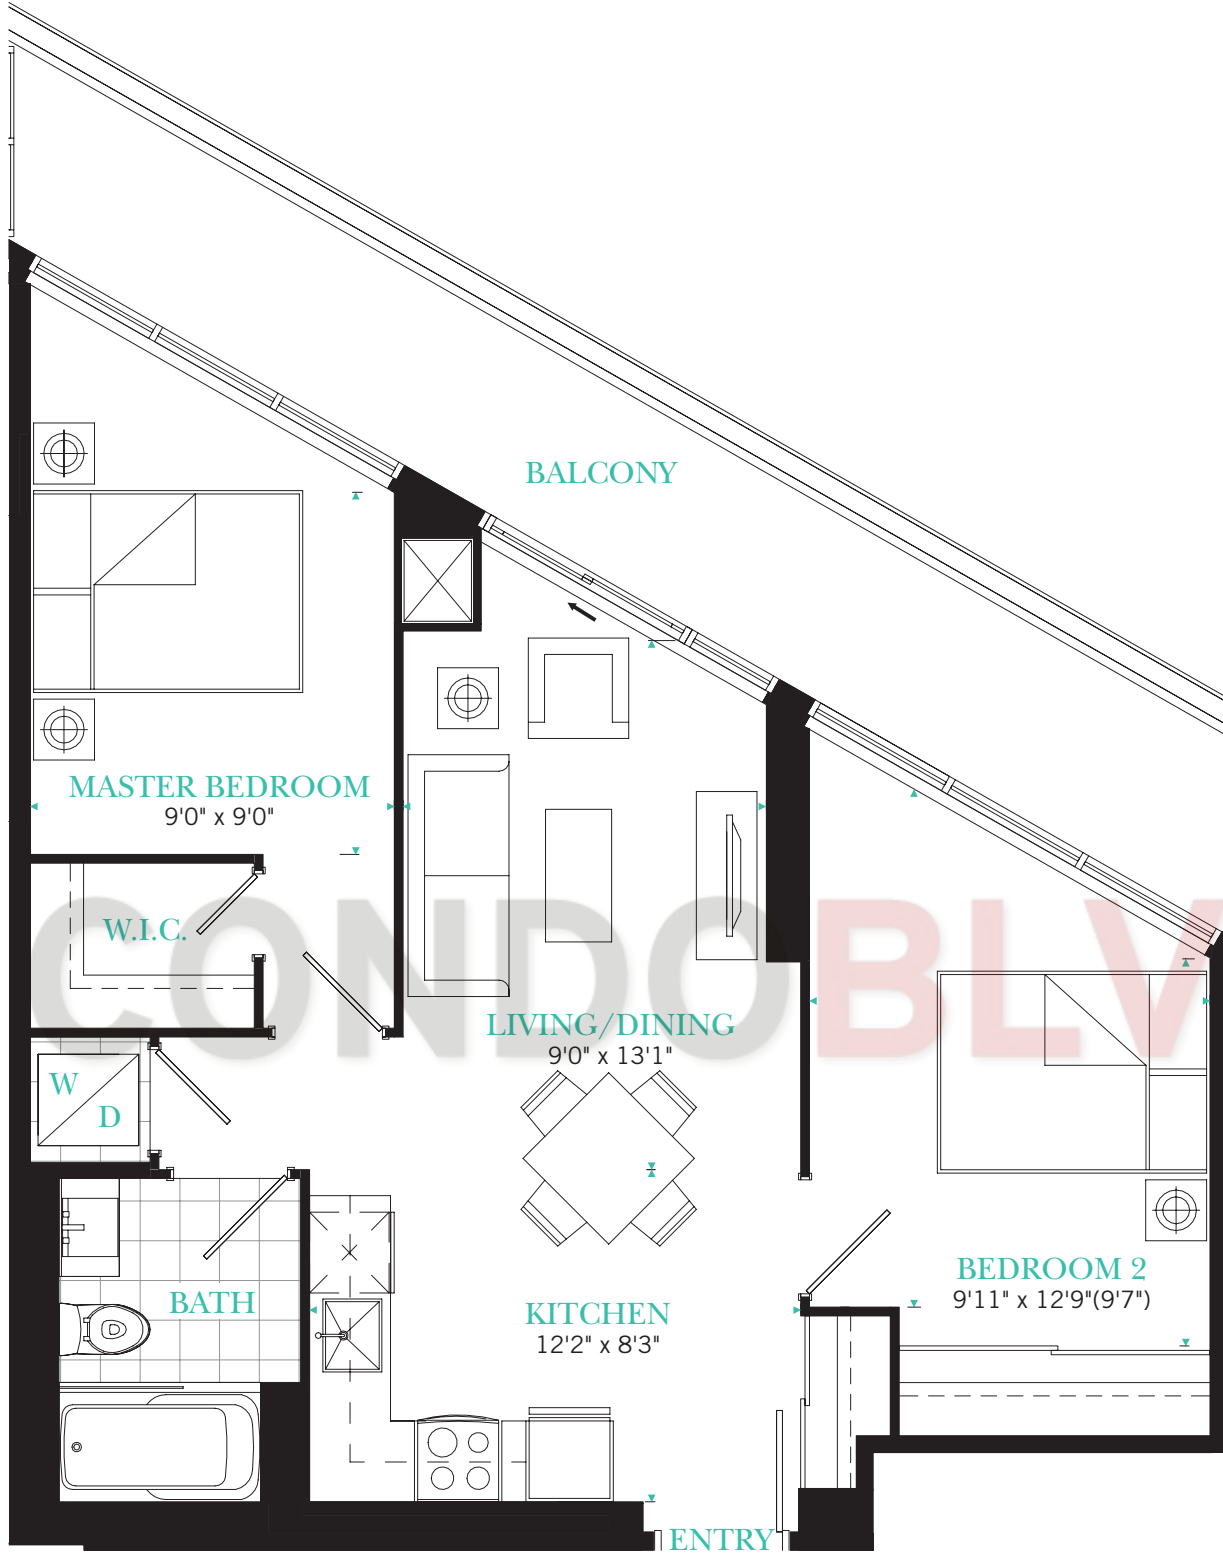

RESIDENCE EIGHT

2 BEDROOM

Suite Area: **698** SQ.FT.

Balcony Area: **149** SQ.FT.

Total Area: **847** SQ.FT.

FLOOR 9-12

FLOOR 13

FLOOR 14-40

JOHN STREET

PEARL STREET

All areas and stated room dimensions are approximate. Sizes and specifications are subject to change without notice. Actual living area and balcony/terraces may vary from floor stated areas. E. & O.E.