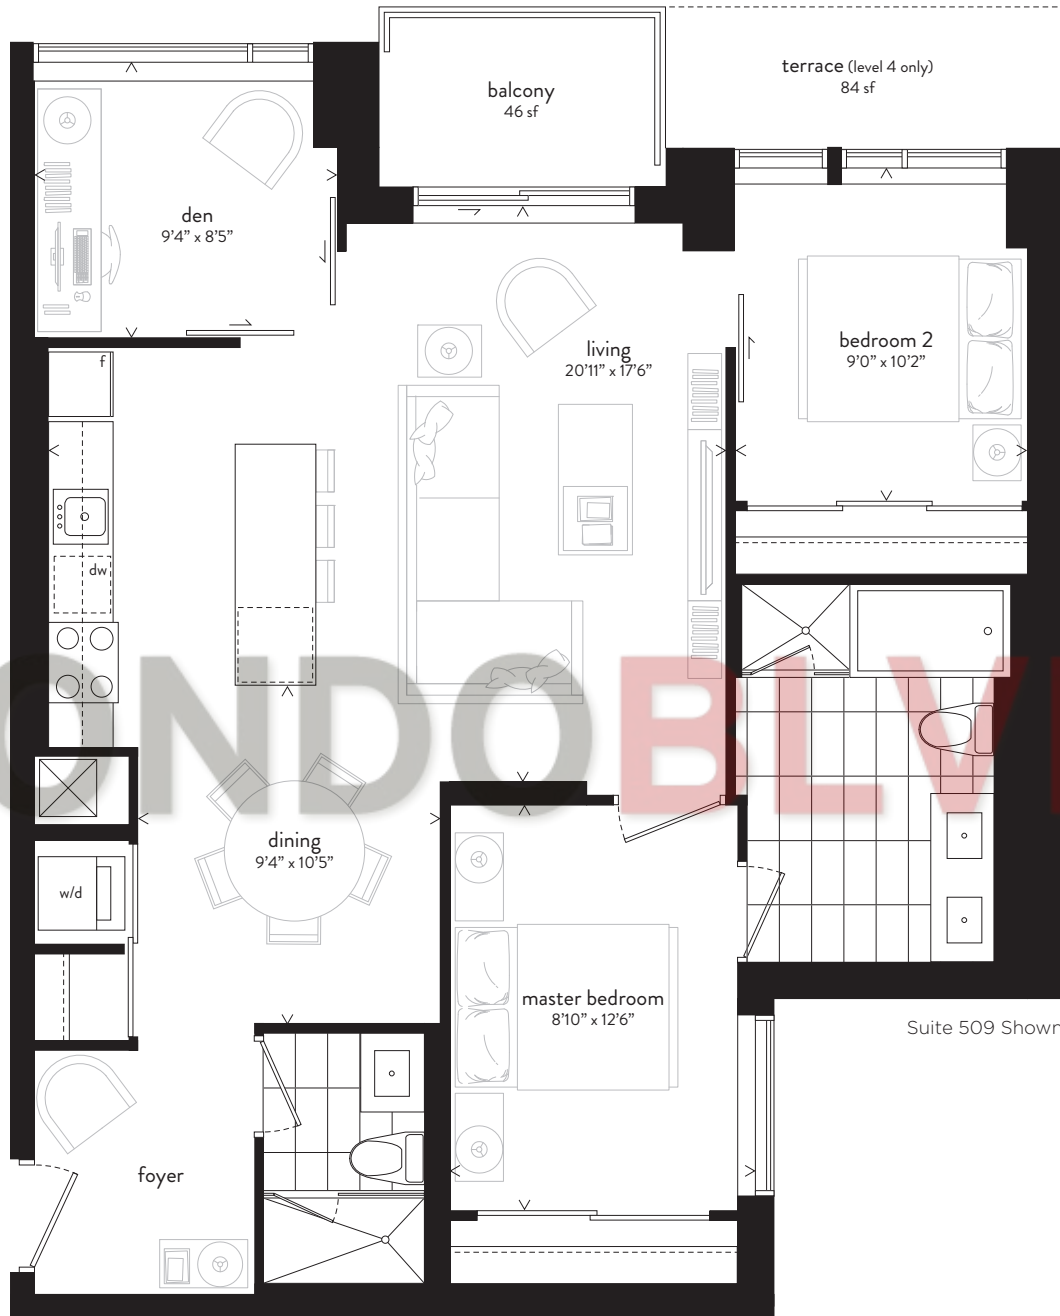

09 | TWO BEDROOM + DEN | 1,110 SF + BALCONY 46 SF

LEVELS 4-7