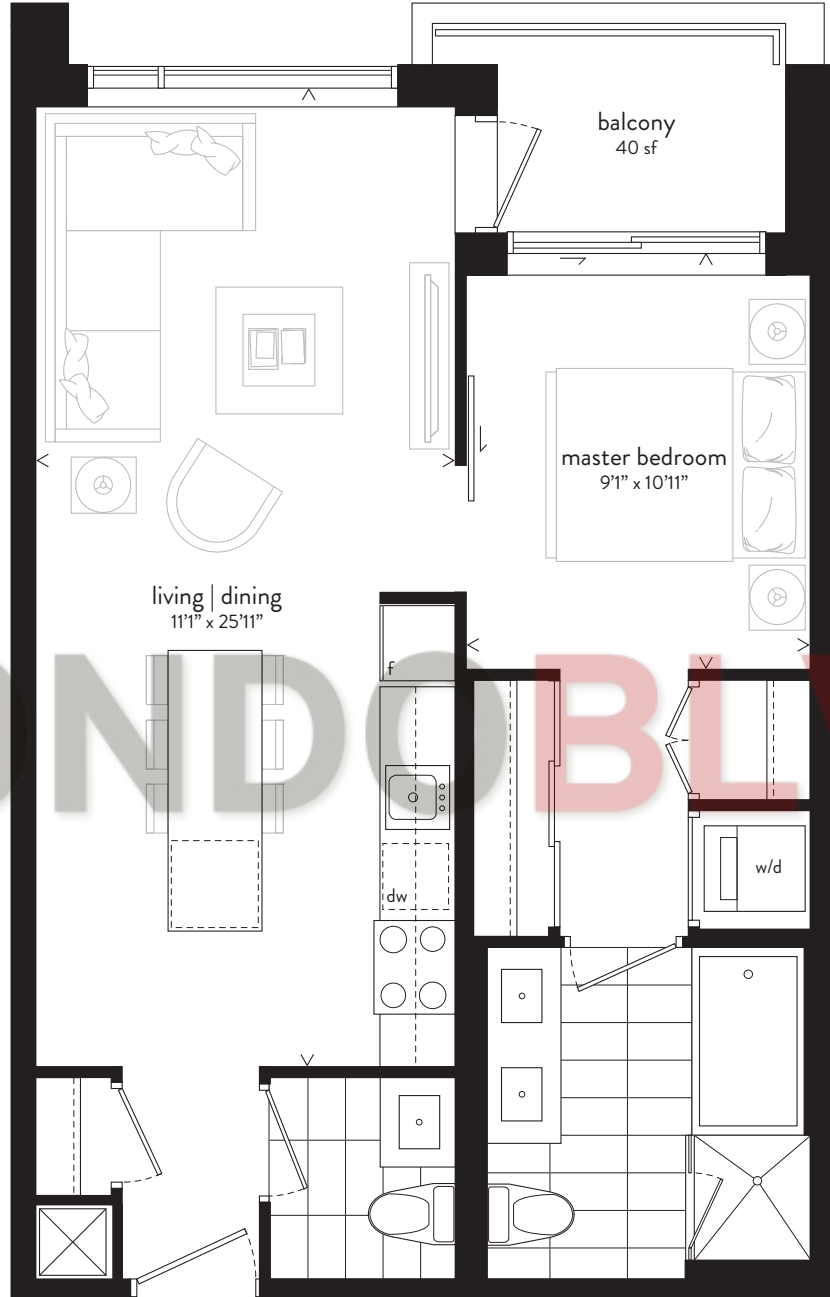

06/07 | ONE BEDROOM | 668 SF + BALCONY 40 SF

Suite 306 Shown

LEVELS 4-7

Sizes and specifications are subject to change without notice. E&O.E.