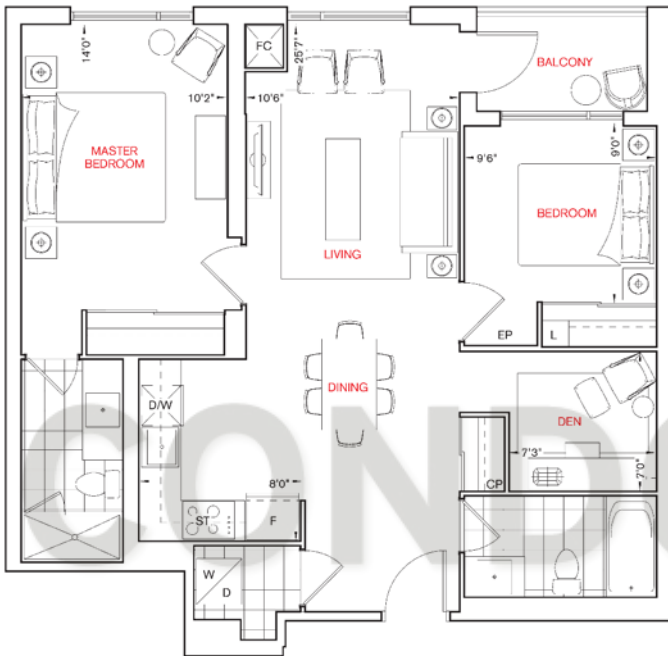

**PARFAIT**

2L+D (2 Bedrooms + Den)

\$499,000

925 SQFT \*

LOWER TYPICAL FLOOR

\* Prices & specifications are subject to change without notice. All dimensions are approximate and subject to normal construction variances. Dimensions may exceed the useable floor area. Furniture is displayed for illustration purposes only and does not necessarily reflect the electrical plan for the suite. Suites are sold unfurnished. Illustrations are artist's concept only. Specifications subject to change without notice. E.&O.E. February 2016