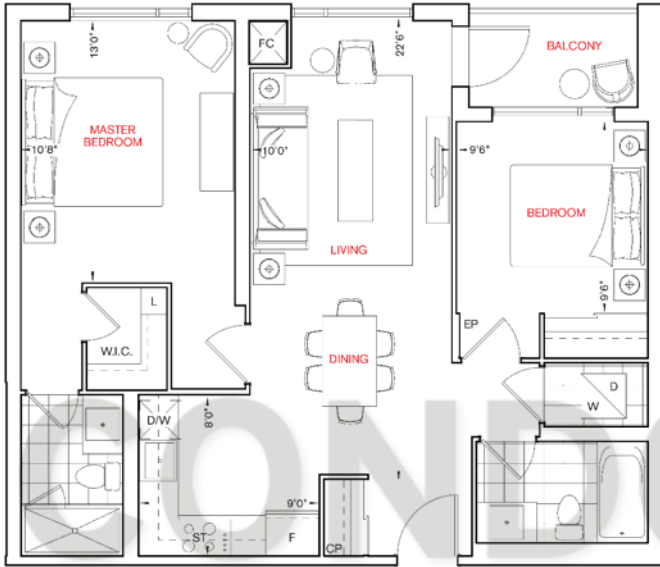

PARFAIT[™]

2K (2 Bedrooms)

\$469,000

845 SQFT *

LOWER TYPICAL FLOOR

* Prices & specifications are subject to change without notice. All dimensions are approximate and subject to normal construction variances. Dimensions may exceed the useable floor area. Furniture is displayed for illustration purposes only and does not necessarily reflect the electrical plan for the suite. Suites are sold unfurnished. Illustrations are artist's concept only. Specifications subject to change without notice. E.&O.E. February 2016