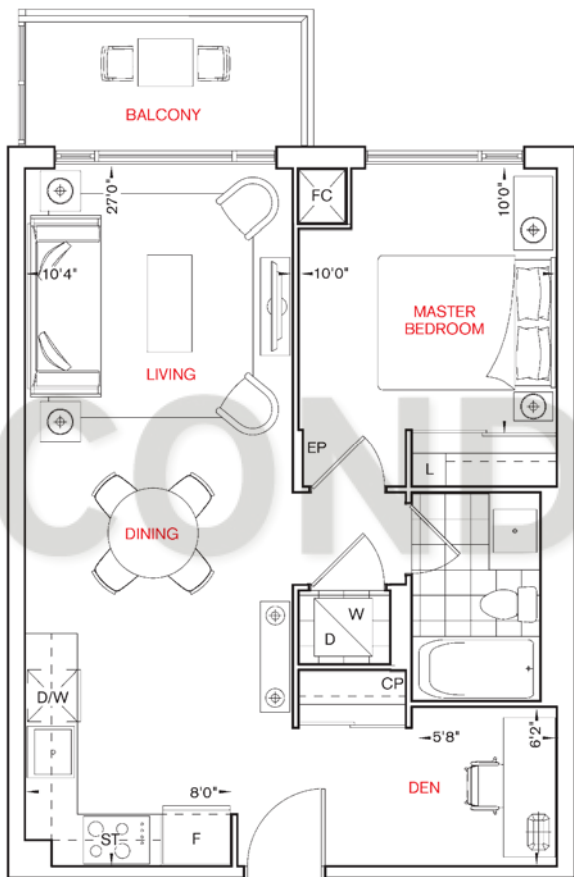

PARFAIT

1G+D (1 Bedroom + Den)

\$328,000

605 SQFT *

LOWER TYPICAL FLOOR

* Prices & specifications are subject to change without notice. All dimensions are approximate and subject to normal construction variances. Dimensions may exceed the useable floor area. Furniture is displayed for illustration purposes only and does not necessarily reflect the electrical plan for the suite. Suites are sold unfurnished. Illustrations are artist's concept only. Specifications subject to change without notice. E.&O.E. February 2016