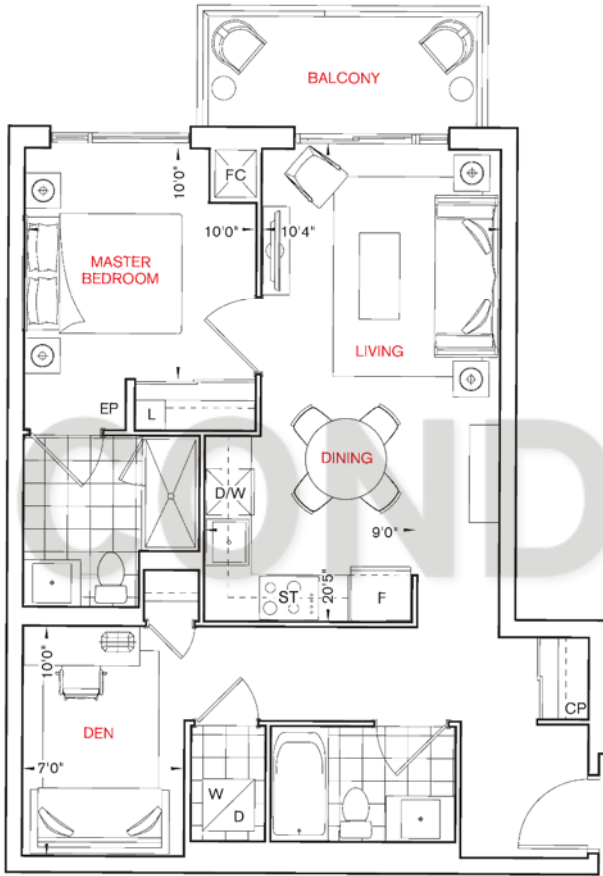

PARFAIT

1E+D (1 Bedroom + Den)

\$379,000

728 SQFT *

* Prices & specifications are subject to change without notice. All dimensions are approximate and subject to normal construction variances. Dimensions may exceed the useable floor area. Furniture is displayed for illustration purposes only and does not necessarily reflect the electrical plan for the suite. Suites are sold unfurnished. Illustrations are artist's concept only. Specifications subject to change without notice. E.&O.E. February 2016