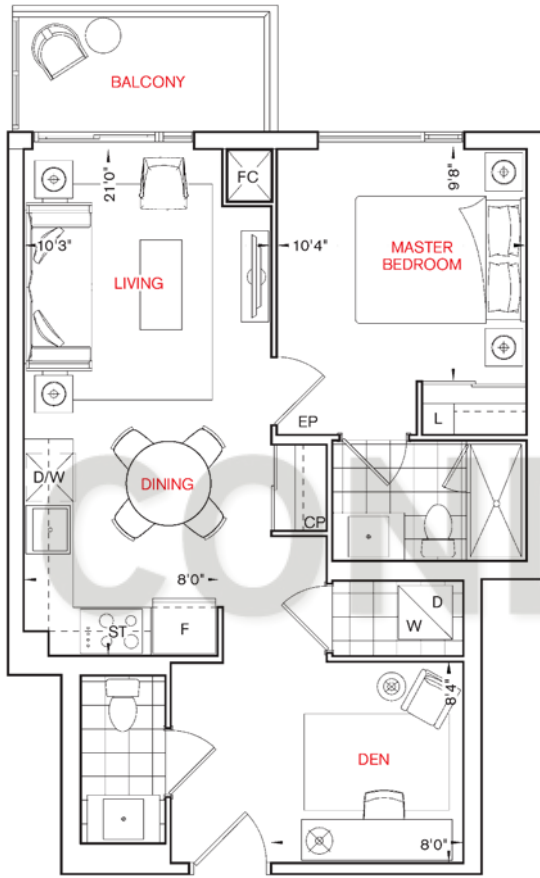

PARFAIT™

1D+D (1 Bedroom)

\$339,000

615 SQFT *

DOBLVD

* Prices & specifications are subject to change without notice. All dimensions are approximate and subject to normal construction variances. Dimensions may exceed the useable floor area. Furniture is displayed for illustration purposes only and does not necessarily reflect the electrical plan for the suite. Suites are sold unfurnished. Illustrations are artist's concept only. Specifications subject to change without notice. E.&O.E. February 2016