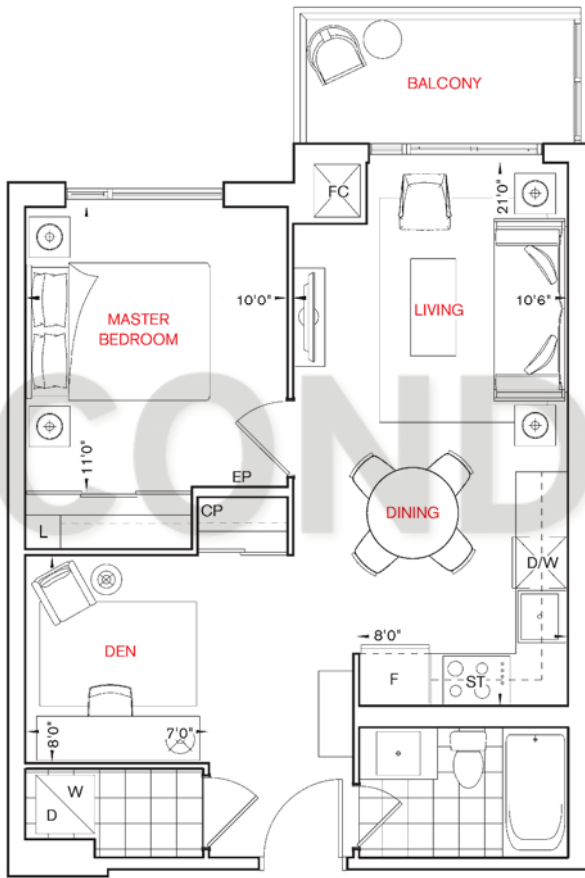

**PARFAIT™**

1C+D (1 Bedroom)

\$299,000

580 SQFT \*

CONVENT OBLVD

\* Prices & specifications are subject to change without notice. All dimensions are approximate and subject to normal construction variances. Dimensions may exceed the useable floor area. Furniture is displayed for illustration purposes only and does not necessarily reflect the electrical plan for the suite. Suites are sold unfurnished. Illustrations are artist's concept only. Specifications subject to change without notice. E.&O.E. February 2016