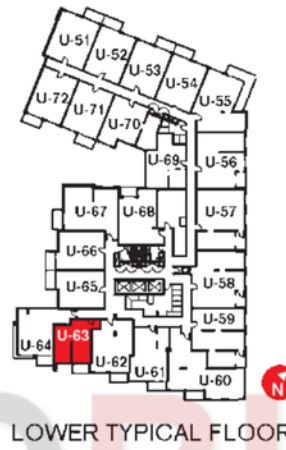

PARFAIT

1A (1 Bedroom)

\$282,000

527 SQFT*

* Prices & specifications are subject to change without notice. All dimensions are approximate and subject to normal construction variances. Dimensions may exceed the useable floor area. Furniture is displayed for illustration purposes only and does not necessarily reflect the electrical plan for the suite. Suites are sold unfurnished. Illustrations are artist's concept only. Specifications subject to change without notice. E.&O.E. February 2016