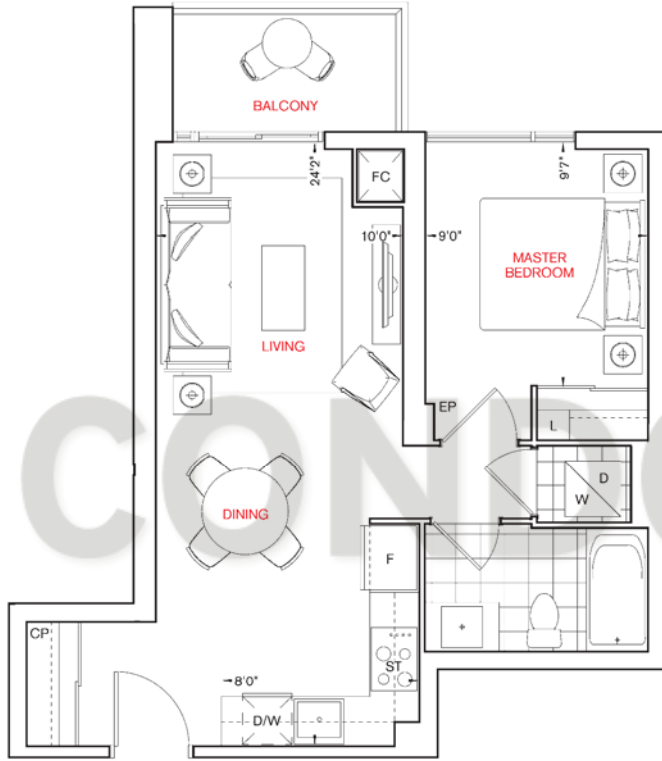

PARFAIT

1A (1 Bedroom)

\$282,000

527 SQFT*

* Prices & specifications are subject to change without notice. All dimensions are approximate and subject to normal construction variances. Dimensions may exceed the useable floor area. Furniture is displayed for illustration purposes only and does not necessarily reflect the electrical plan for the suite. Suites are sold unfurnished. Illustrations are artist's concept only. Specifications subject to change without notice. E.&O.E. February 2016