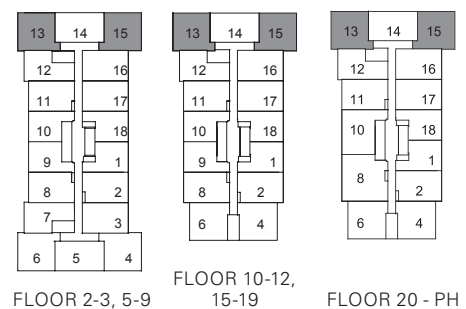

SUITE 2-A2

649 sq.ft. – 2 Bedroom, 2 Bath

All dimensions are approximate and subject to normal construction variances. Dimensions may exceed the useable floor area. Sizes and specifications subject to change without notice. Furniture is displayed for illustration purposes only and does not necessarily reflect the electrical plan for the suite. All balconies standard concrete finish. Suites are sold unfurnished. E.&O.E. January 2016.