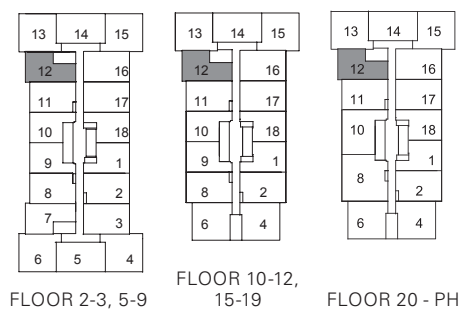

SUITE 1D1-A

562 sq.ft. – 1 Bedroom + Den

All dimensions are approximate and subject to normal construction variances. Dimensions may exceed the useable floor area. Sizes and specifications subject to change without notice. Furniture is displayed for illustration purposes only and does not necessarily reflect the electrical plan for the suite. All balconies standard concrete finish. Suites are sold unfurnished. E.&O.E. January 2016.