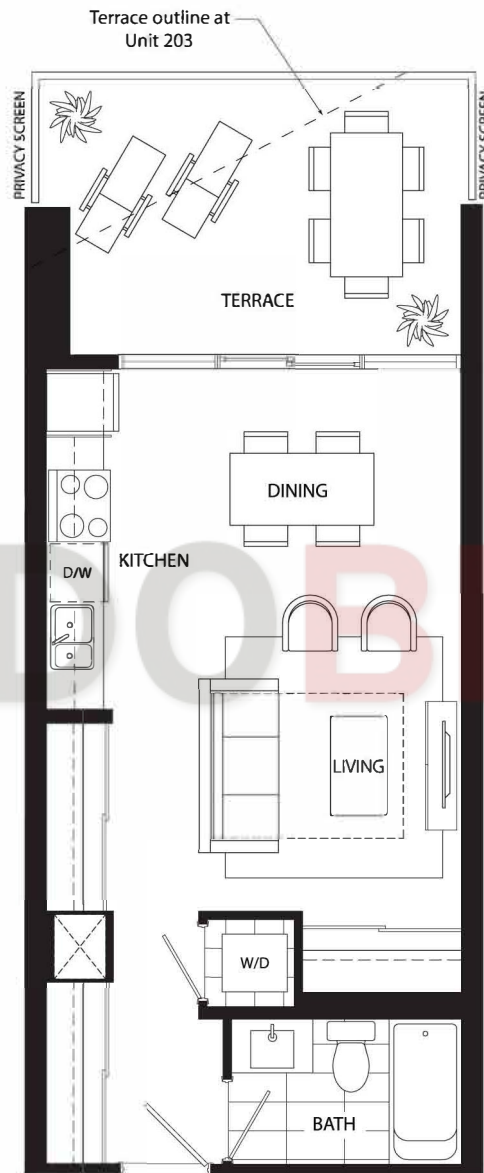

Richmond 429

Studio

SUITE 203

Indoor 429 Sq. Ft. (Approx.)

Outdoor 94 Sq. Ft. (Approx.)

Total 523 Sq. Ft. (Approx.)

SUITES 205 - 209

Indoor 429 Sq. Ft. (Approx.)

Outdoor 136 Sq. Ft. (Approx.)

Total 565 Sq. Ft. (Approx.)

LEVEL 2

Dimensions, square footage and floorplans are approximate only. Final dimensions, square footage and floorplans may vary and will be determined by final strata plan measurements. Final floorplans may be a mirror image of the floorplans shown above. The Developer reserves the right to make changes to the floorplans, project design, appliances, specifications, and features. E.&O.E.