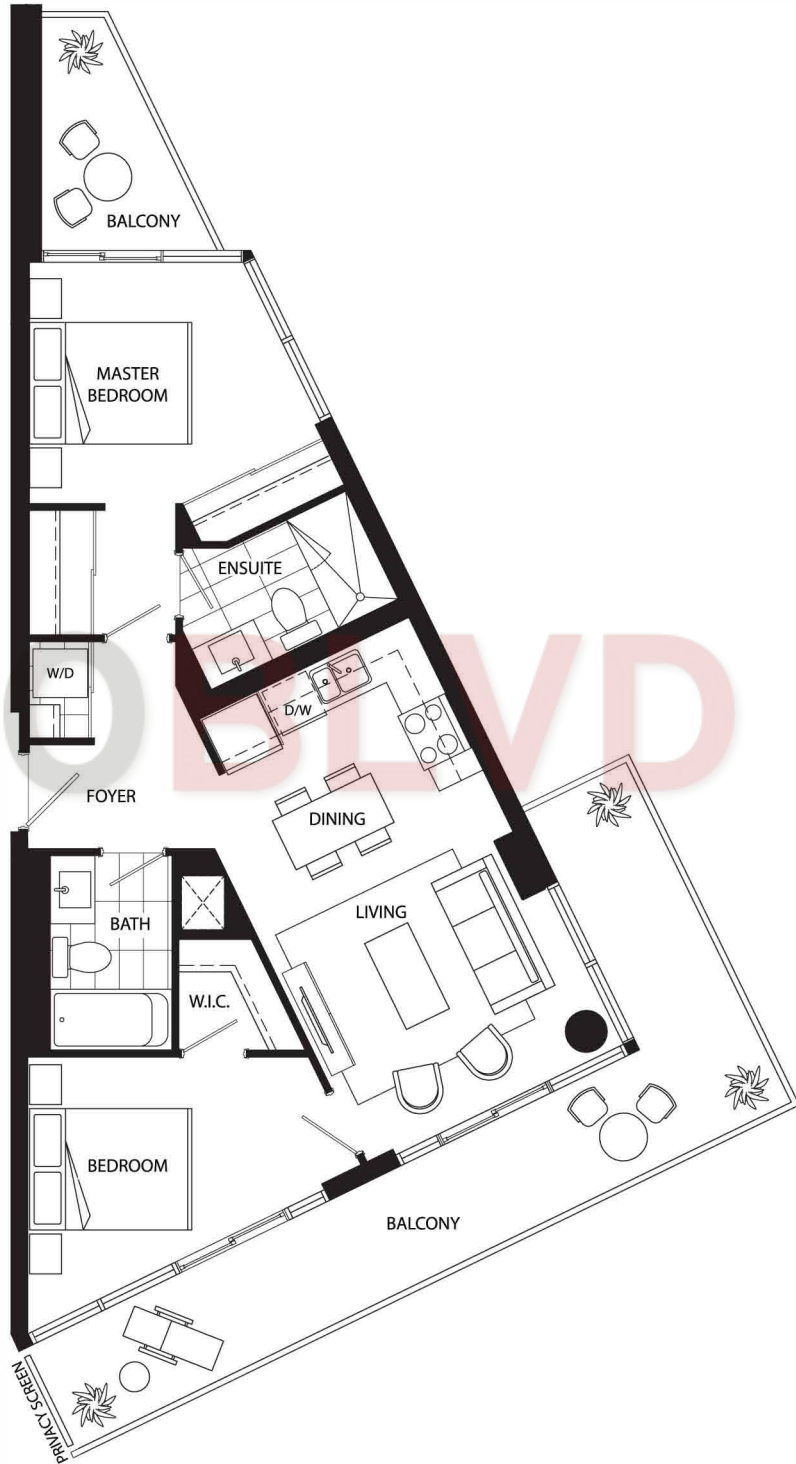

Queen 740

2 Bedroom
SUITES 905 - SPH05

Indoor 740 Sq. Ft. (Approx.)

Outdoor 252 Sq. Ft. (Approx.)

Total 992 Sq. Ft. (Approx.)

LEVELS 9 - SPH

Dimensions, square footage and floorplans are approximate only. Final dimensions, square footage and floorplans may vary and will be determined by final strata plan measurements. Final floorplans may be a mirror image of the floorplans shown above. The Developer reserves the right to make changes to the floorplans, project design, appliances, specifications, and features. E.&O.E.