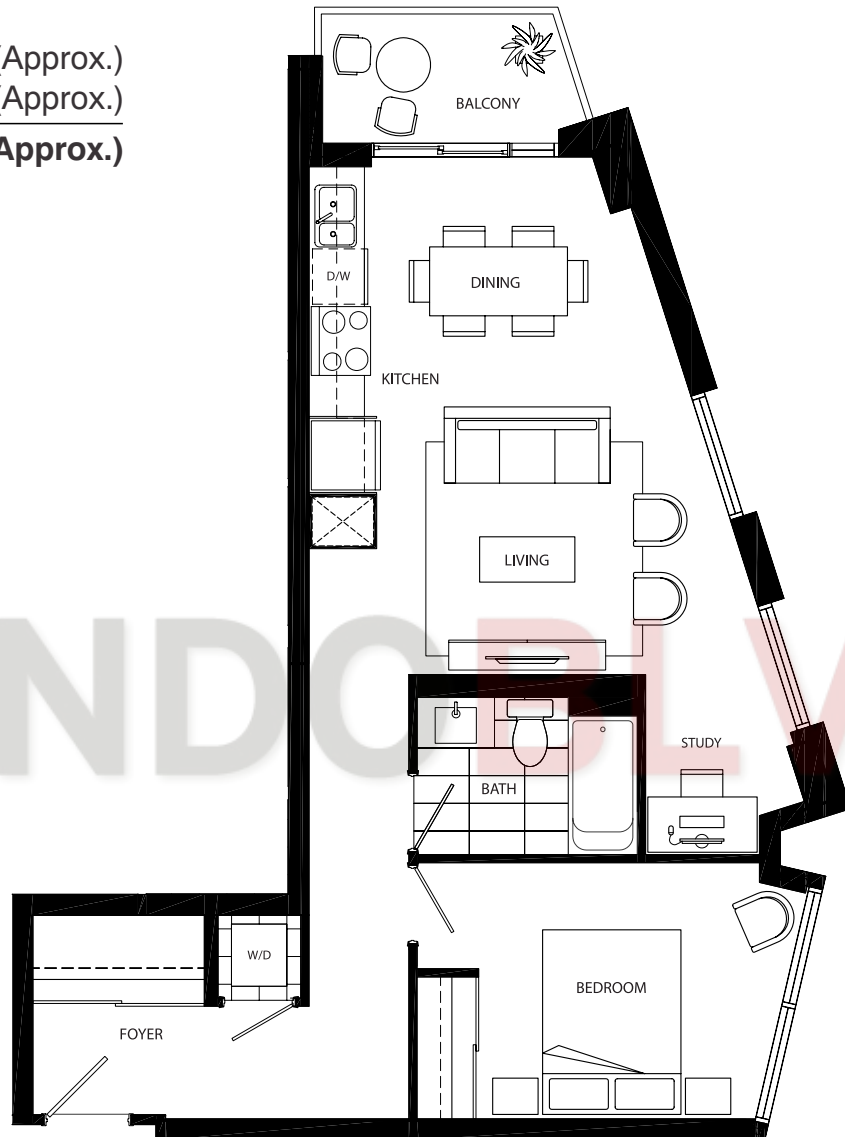

## Penthouse 11

1 Bedroom + Study | PH11

Indoor 673 Sq. Ft. (Approx.)

Outdoor 42 Sq. Ft. (Approx.)

**Total 715 Sq. Ft. (Approx.)**

PH LEVEL

Dimensions, square footage and floorplans are approximate only. Final dimensions, square footage and floorplans may vary and will be determined by final strata plan measurements. Final floorplans may be a mirror image of the floorplans shown above. The Developer reserves the right to make changes to the floorplans, project design, appliances, specifications, and features. E.&O.E.