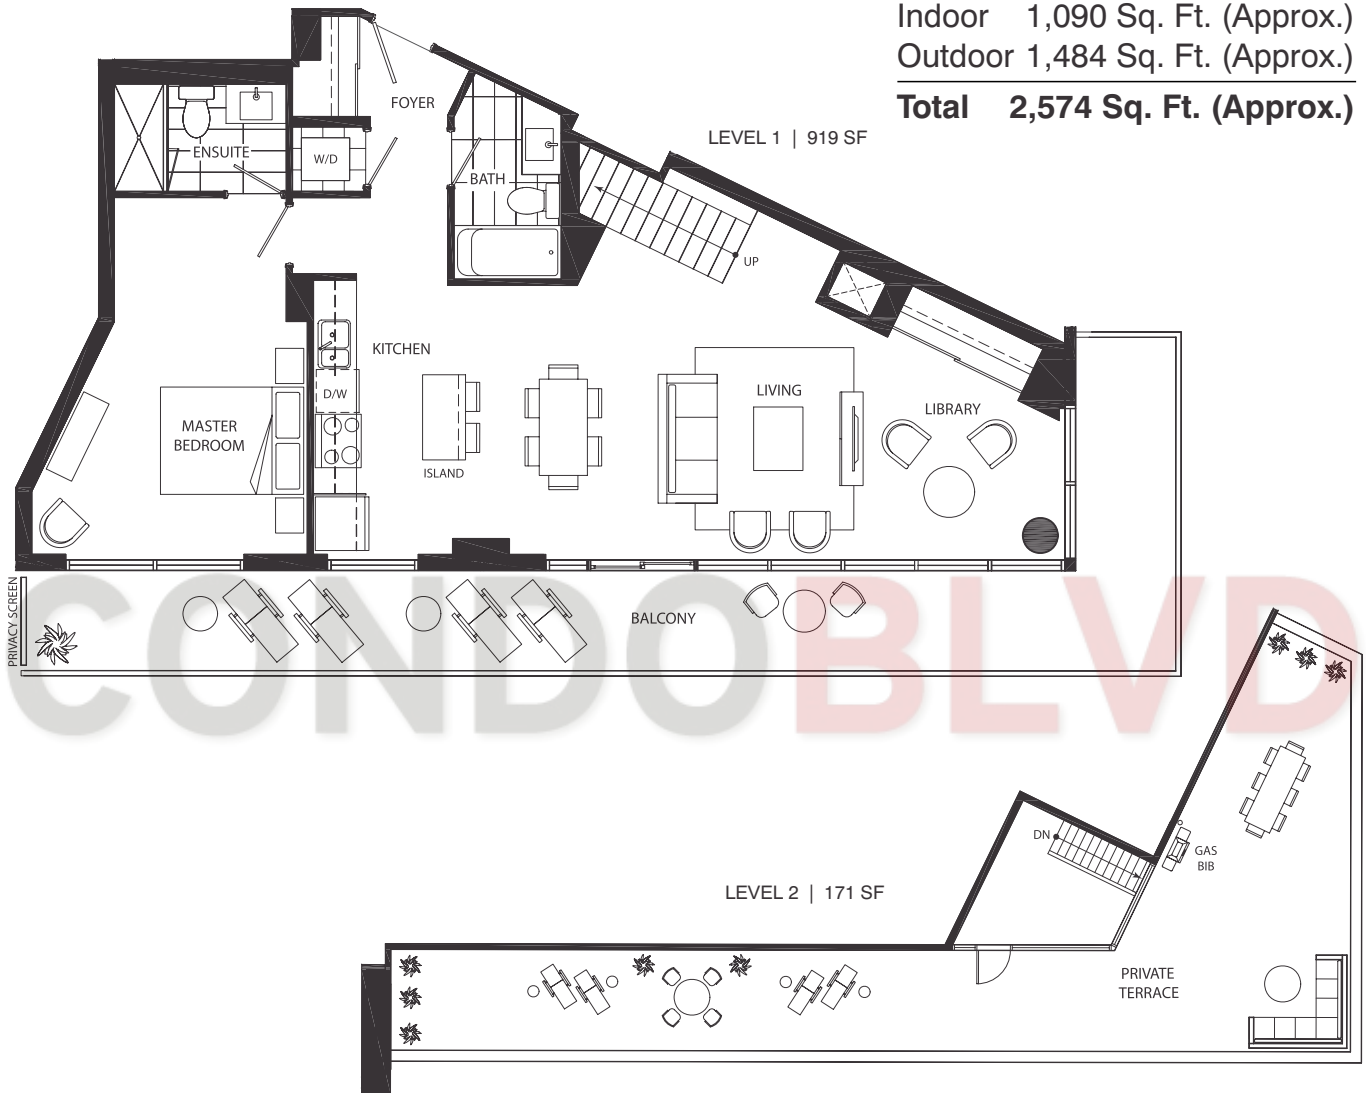

## Penthouse 06

1 Bedroom | PH06

Indoor 1,090 Sq. Ft. (Approx.)

Outdoor 1,484 Sq. Ft. (Approx.)

**Total 2,574 Sq. Ft. (Approx.)**

NORTH

PH LEVEL

NORTH

UPPER PH LEVEL

Dimensions, square footage and floorplans are approximate only. Final dimensions, square footage and floorplans may vary and will be determined by final strata plan measurements. Final floorplans may be a mirror image of the floorplans shown above. The Developer reserves the right to make changes to the floorplans, project design, appliances, specifications, and features. E.&O.E.