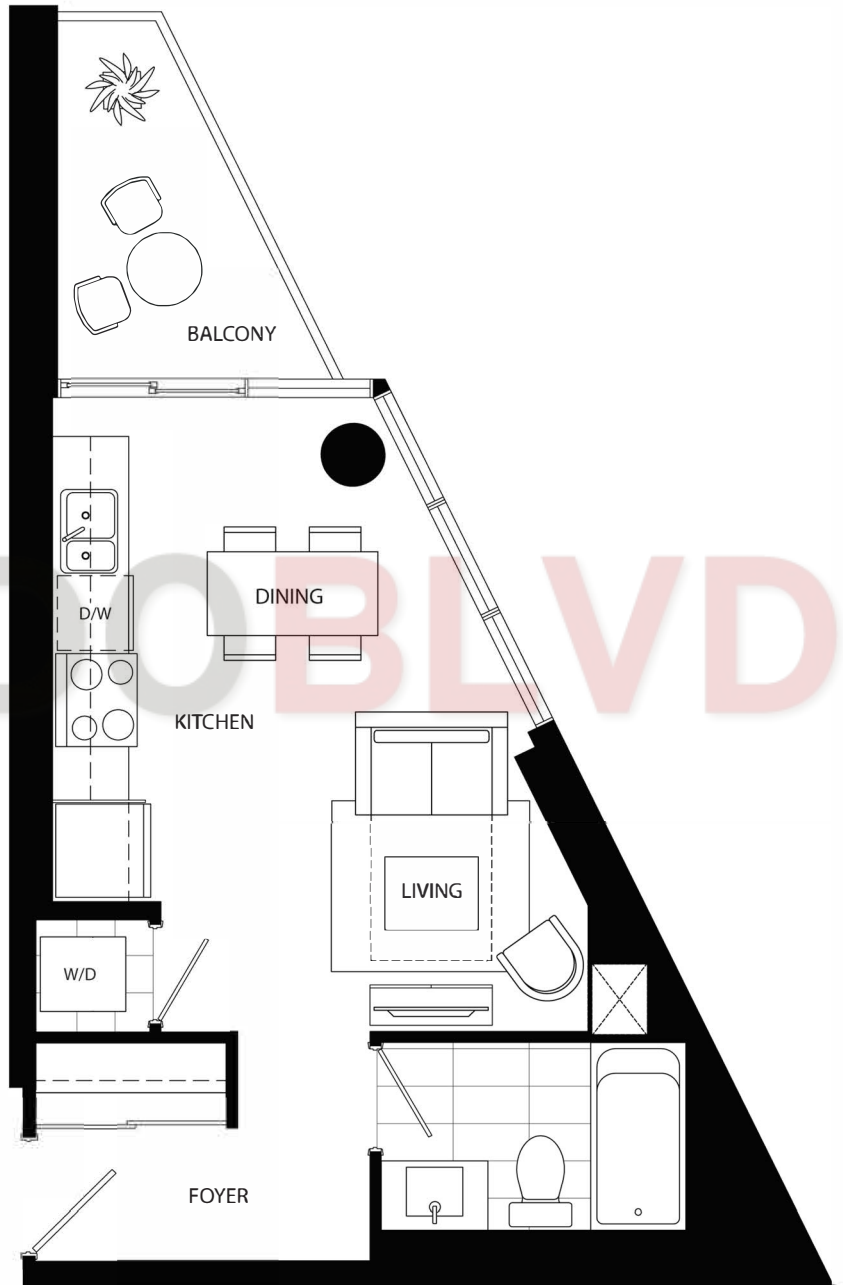

Penthouse 05

Studio | PH05

Indoor 375 Sq. Ft. (Approx.)

Outdoor 47 Sq. Ft. (Approx.)

Total 422 Sq. Ft. (Approx.)

PH LEVEL

Dimensions, square footage and floorplans are approximate only. Final dimensions, square footage and floorplans may vary and will be determined by final strata plan measurements. Final floorplans may be a mirror image of the floorplans shown above. The Developer reserves the right to make changes to the floorplans, project design, appliances, specifications, and features. E.&O.E.