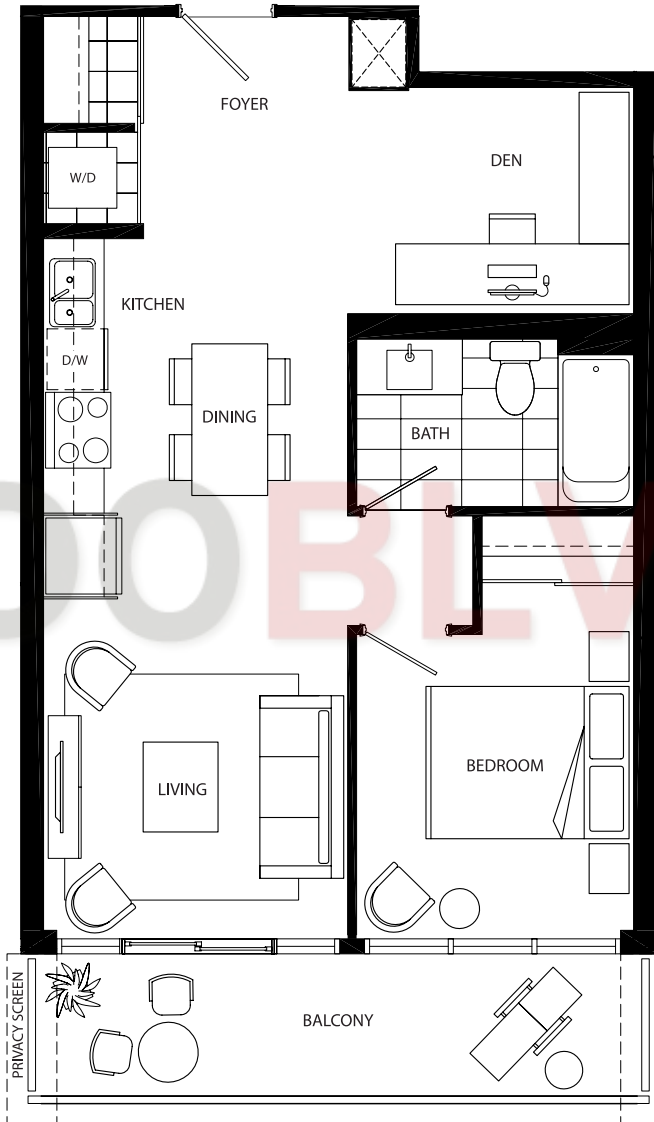

## Fort York 612

1 Bedroom + Den  
 SUITES 317 - 717  
 318 - 718

Indoor 612 Sq. Ft. (Approx.)  
 Outdoor 94 Sq. Ft. (Approx.)  
**Total 706 Sq. Ft. (Approx.)**

Privacy screen outline Levels 5 to 7

CONDODO BLDVD

LEVELS 3 - 7

Dimensions, square footage and floorplans are approximate only. Final dimensions, square footage and floorplans may vary and will be determined by final strata plan measurements. Final floorplans may be a mirror image of the floorplans shown above. The Developer reserves the right to make changes to the floorplans, project design, appliances, specifications, and features. E.&O.E.